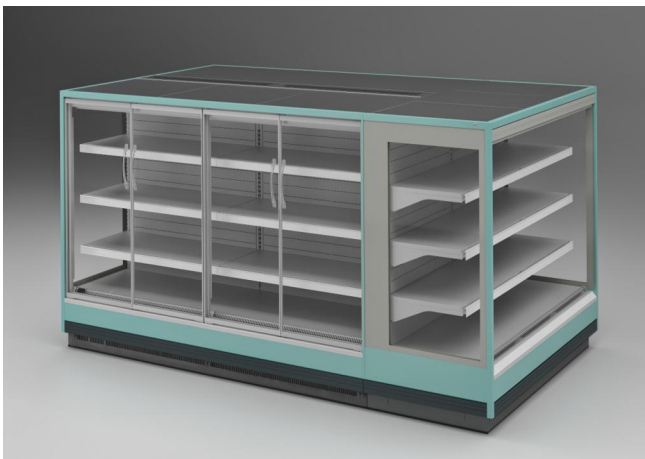

A SELECTION FROM OUR INSTALLATION