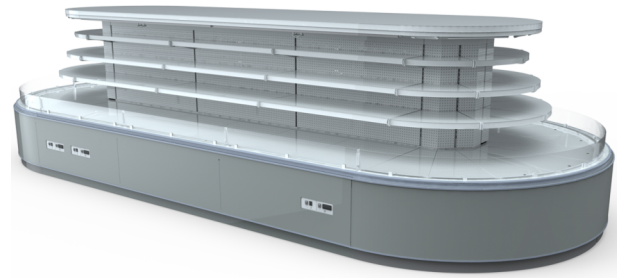

TAP A NEW ENERGY CLASS

Multidecks

Remote vertical low island with double (or single) rounded head, ideal for displaying cold cuts, dairy products and beverages. Special depth of shelves and body guarantees a wide area for product display.

MAUI 3M2

MAUI - Multidecks

Power supply

Remote

Climatic classes

3 M2

Exhibition categories

Dairy, milk, cheese

Delicatessen

Fruit and vegetables

Impulse

Ready meals and salads

Sausages & salami

Standard features

3 shelves with priceholders
Digital Thermometer
Expansion valve
Low Multideck joinable back to back with headcase
Single top lighting
Terminal board
White display plates

Accessories

Dividers
EC Fans
Electronic control
Electronic valve
Manual night blind
Multiplexing kit for back to back configuration
Shelf lighting LED/T5
Stainless steel bumper
Wooden Crate

Available dimensions