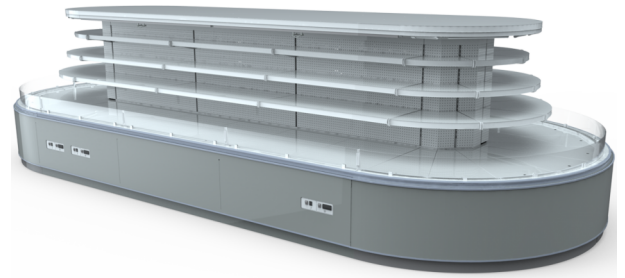

TAP A NEW ENERGY CLASS

Multidecks

Remote vertical low island with double (or single) rounded head, ideal for displaying cold cuts, dairy products and beverages. Special depth of shelves and body guarantees a wide area for product display.

Delicatessen

Fruit and vegetables

Impulse

Ready meals and salads

Sausages & salami

Standard features

3 shelves with priceholders
Digital Thermometer
Expansion valve
Low Multideck joinable back to back with headcase
Single top lighting
Terminal board
White display plates

MAUI 3M2

MAUI - Multidecks

Power supply

Remote

Climatic classes

3 M2

Available colours

1015

Impulse

Ready meals and
salads

Sausages & salami

Standard features

3 shelves with priceholders
Digital Thermometer
Expansion valve
Low Multideck joinable back to back with headcase
Single top lighting
Terminal board
White display plates