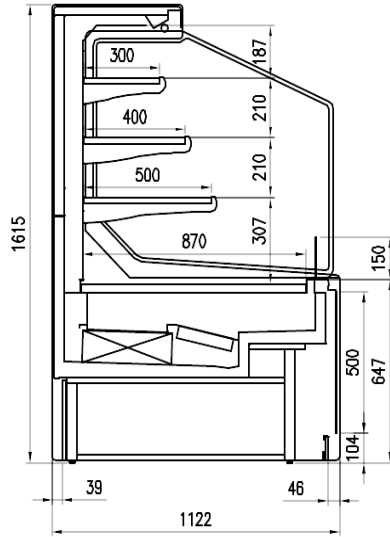

CROSS SECTIONS