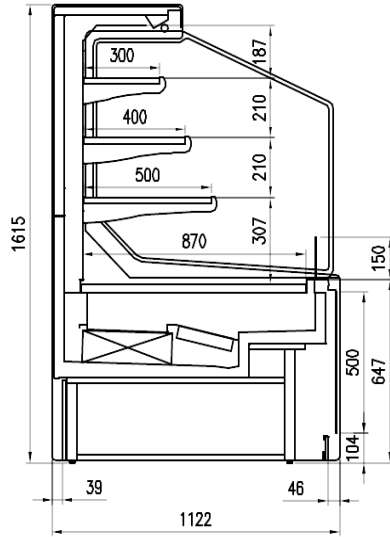

Delicatessen

Fruit and vegetables

Impulse

Ready meals and salads

Sausages & salami

Standard features

3 shelves with priceholders
Digital Thermometer
Expansion valve
Low Multideck joinable back to back with headcase
Single top lighting
Terminal board
White display plates

External depth (mm)	1122
Front Height (mm)	667
Height (mm)	1635
Length without side walls (mm)	1250;1875;2500;3750;TE
	STATA
Shelves' depth (mm)	500/400/300
Shelves' rows (N°)	3

CROSS SECTIONS

BMM 3 RIP

External depth (mm)	1122
Front Height (mm)	667
Height (mm)	1635
Length without side walls (mm)	1250;1875;2500;3750;TE
	STATA
Shelves' depth (mm)	500/400/300
Shelves' rows (N°)	3

A SELECTION FROM OUR INSTALLATION