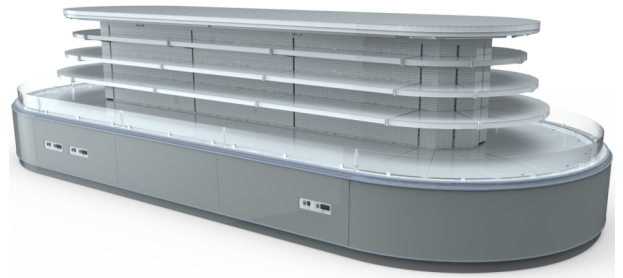

TAP A NEW ENERGY CLASS

Multidecks

Remote vertical low island with double (or single) rounded head, ideal for displaying cold cuts, dairy products and beverages. Special depth of shelves and body guarantees a wide area for product display.

MAUI 3M2

MAUI - Multidecks

Power supply

Remote

Climatic classes

3 M2

Exhibition categories

Dairy, milk, cheese

Delicatessen

Fruit and vegetables

Impulse

Ready meals and salads

Sausages & salami

Standard features

3 shelves with priceholders
Digital Thermometer
Expansion valve
Low Multideck joinable back to back with headcase
Single top lighting
Terminal board
White display plates

Accessories

Dividers
EC Fans
Electronic control
Electronic valve
Manual night blind
Multiplexing kit for back to back configuration
Shelf lighting LED/T5
Stainless steel bumper
Wooden Crate

Available dimensions