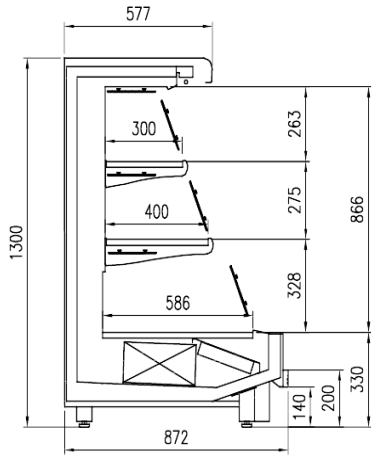

CROSS SECTIONS

H130 P87 F330