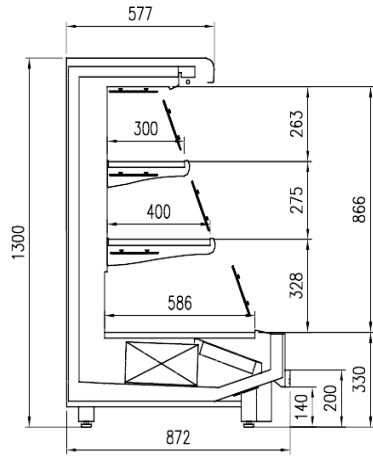

CROSS SECTIONS

H130 P87 F330