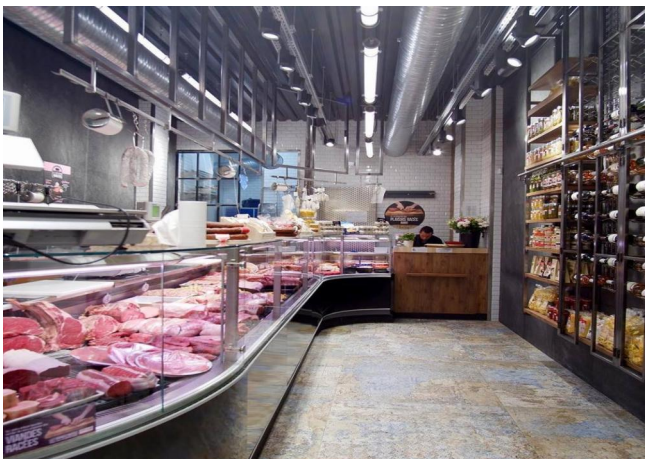

A SELECTION FROM OUR INSTALLATION