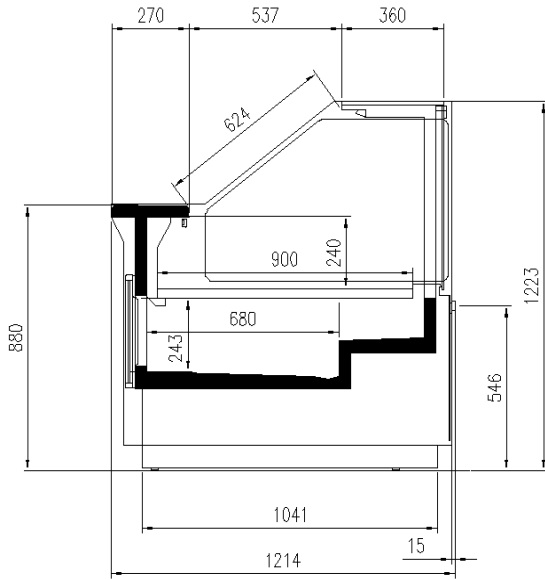

CROSS SECTIONS

PRINCE VDR