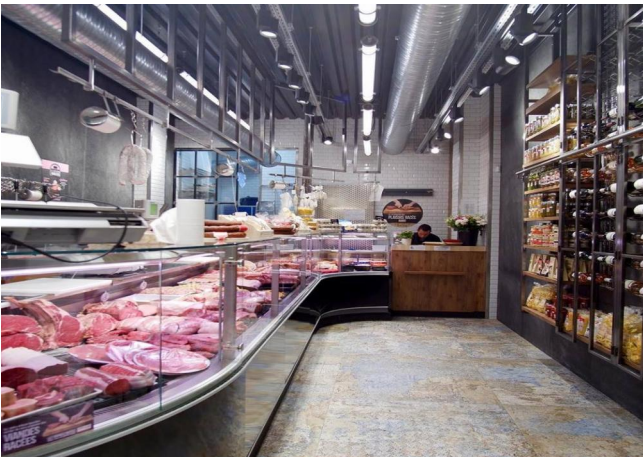

A SELECTION FROM OUR INSTALLATION