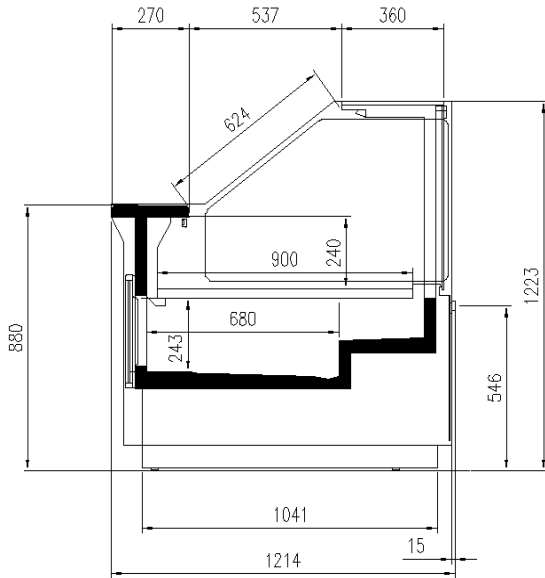

CROSS SECTIONS

PRINCE VDR