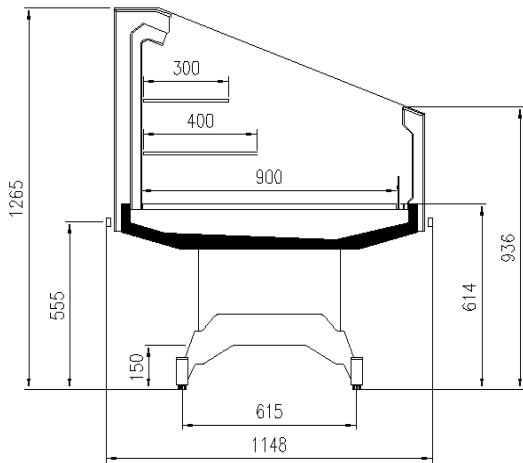

CROSS SECTIONS