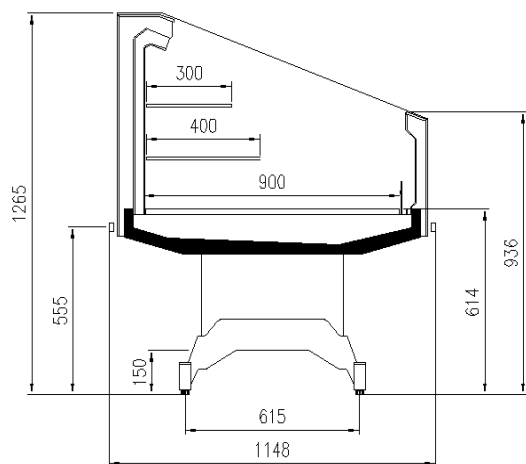

CROSS SECTIONS

PANAREA HD BMM