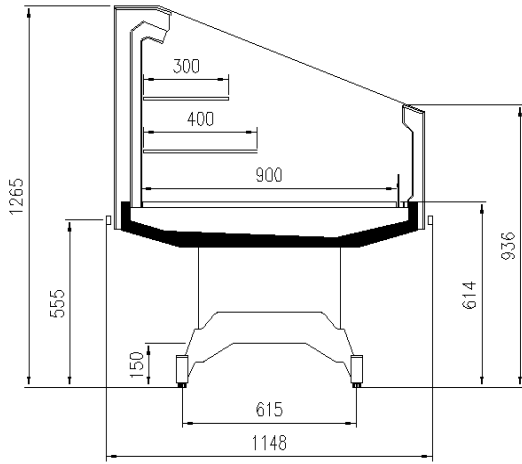

CROSS SECTIONS