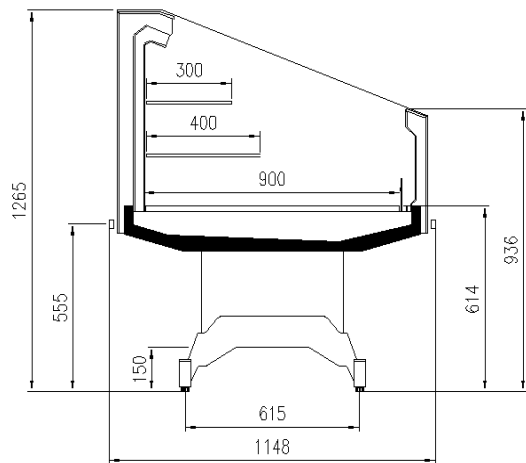

CROSS SECTIONS

PANAREA HD BMM