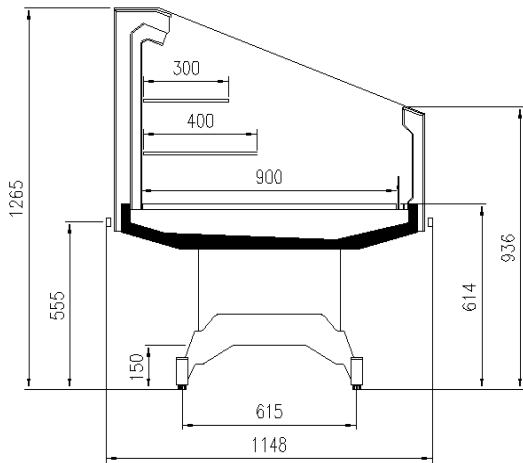

CROSS SECTIONS

PANAREA HD BMM