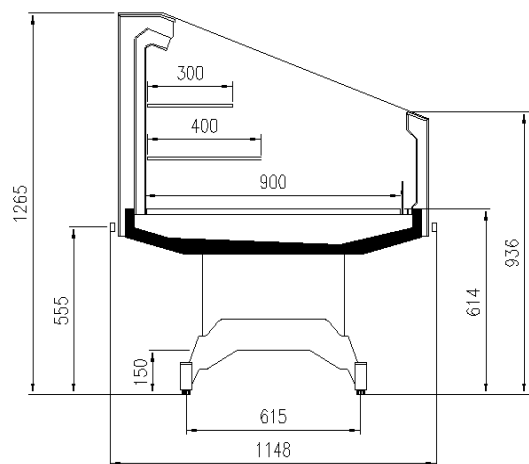

CROSS SECTIONS

PANAREA HD BMM