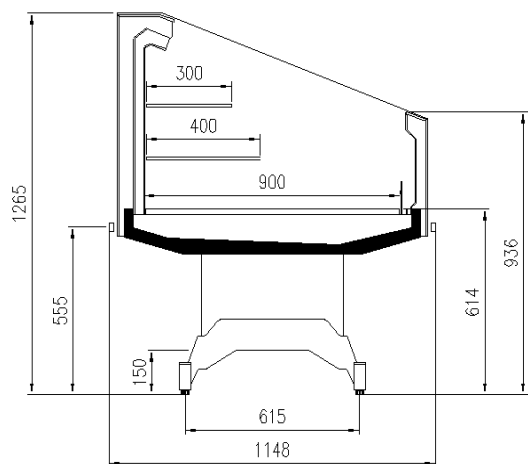

CROSS SECTIONS