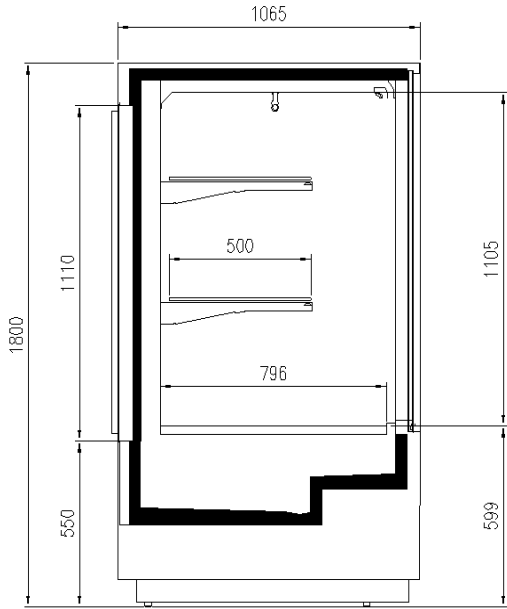

CROSS SECTIONS

EXCELLENCE TOWER