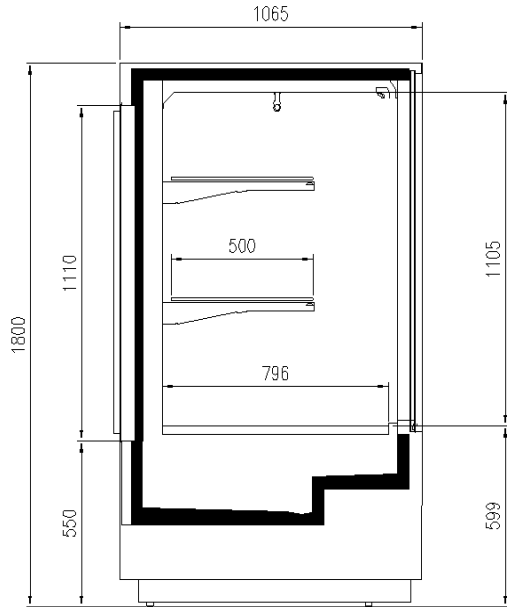

CROSS SECTIONS

EXCELLENCE TOWER