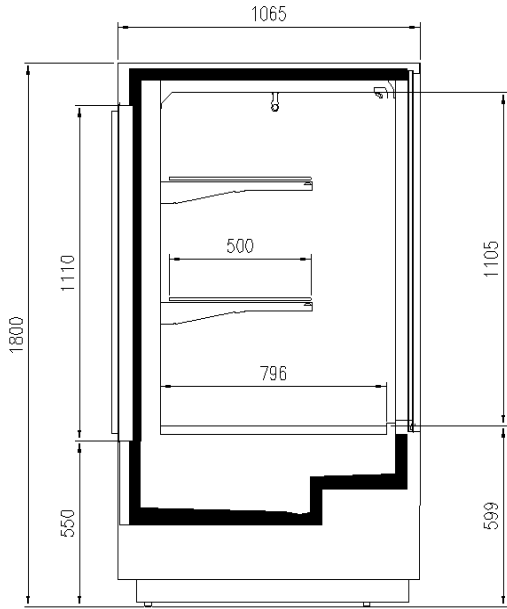

- Controller for electronic valve
- Electronic valve
- Front LED lighting
- Glycol refrigeration
- St. steel display plates
- Stainless steel bumper

Available dimensions

External depth (mm)	1065
Base deck depth (mm)	796
Height (mm)	1800
Length without side walls (mm)	1250
Thickness side walls (mm)	32

2 shelves
Electronic control
Expansion valve
LED lighting
Plug-in cabinet, multiplexable linear modules
R290 gas
Remote cabinet, with multiplexable linear modules
White display plates

Accessories

Controller for electronic valve
Electronic valve
Front LED lighting
Glycol refrigeration
St. steel display plates
Stainless steel bumper

Available dimensions

External depth (mm) 1065
Base deck depth (mm) 796
Height (mm) 1800
Length without side walls (mm) 1250
Thickness side walls (mm) 32

CROSS SECTIONS

EXCELLENCE TOWER

Pastorfrigor S.p.A.