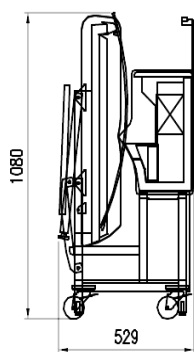

CROSS SECTIONS