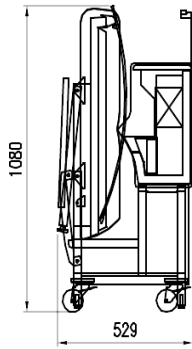

CROSS SECTIONS