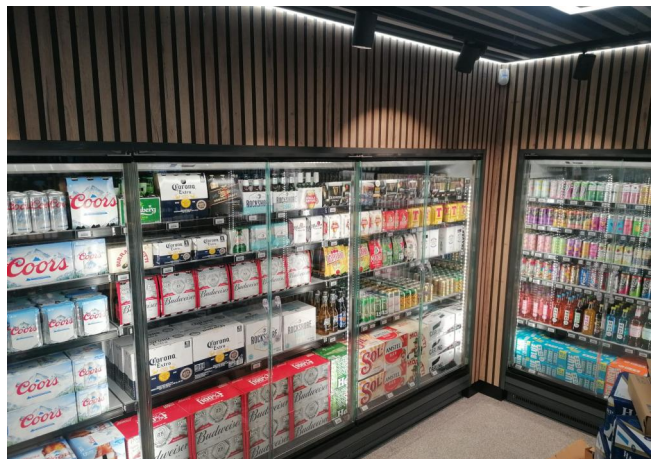

A SELECTION FROM OUR INSTALLATION