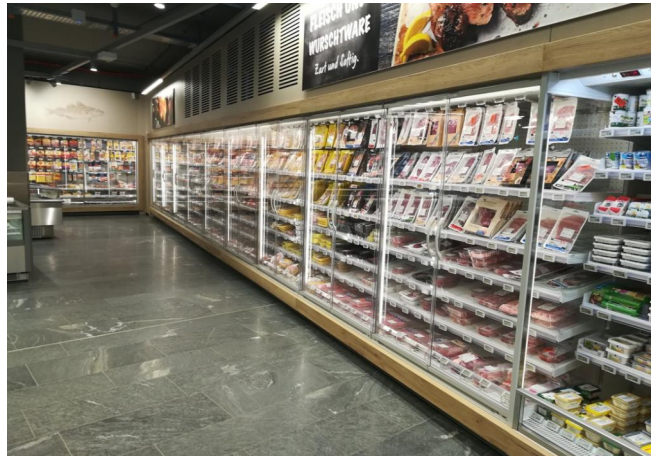

A SELECTION FROM OUR INSTALLATION