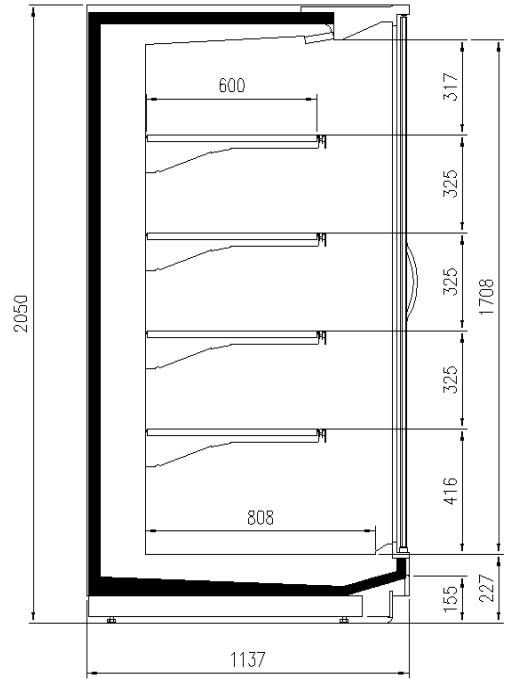

CROSS SECTIONS

H216 P110

H205 P110