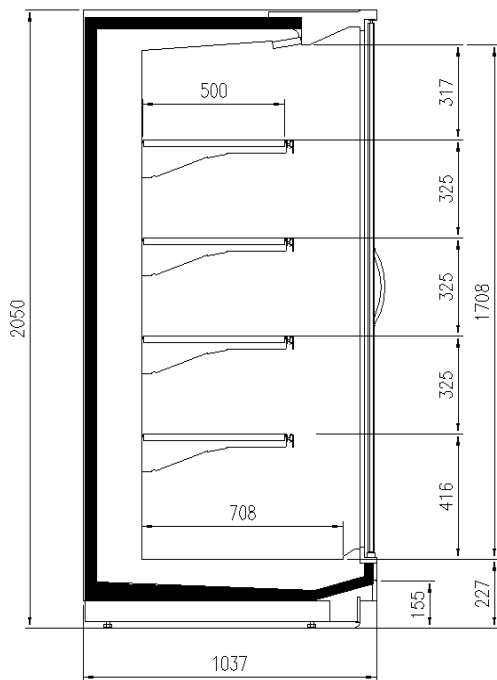

CROSS SECTIONS

H216 P110

H205 P110