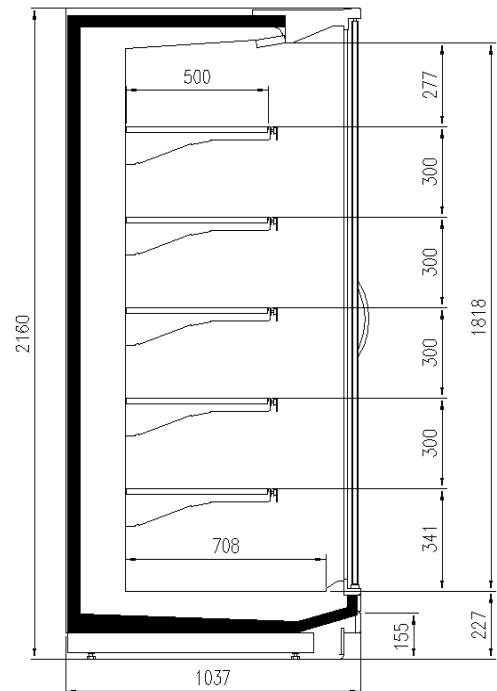

CROSS SECTIONS

H216 P110

H205 P110