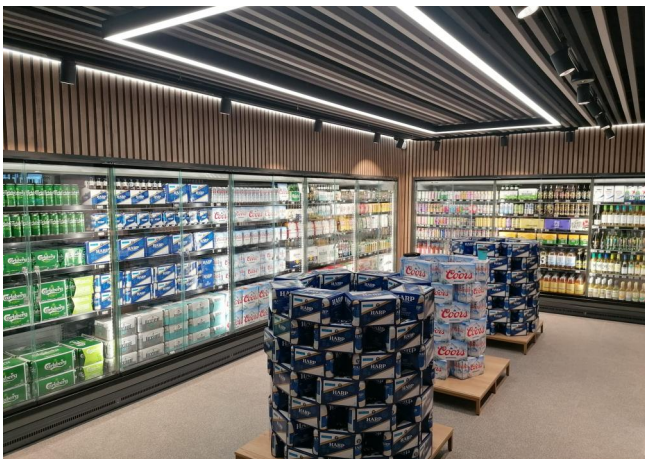

A SELECTION FROM OUR INSTALLATION