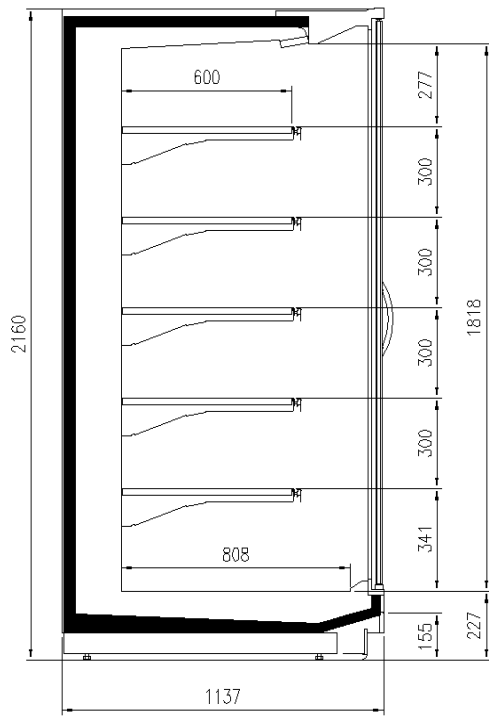

CROSS SECTIONS

H216 P110