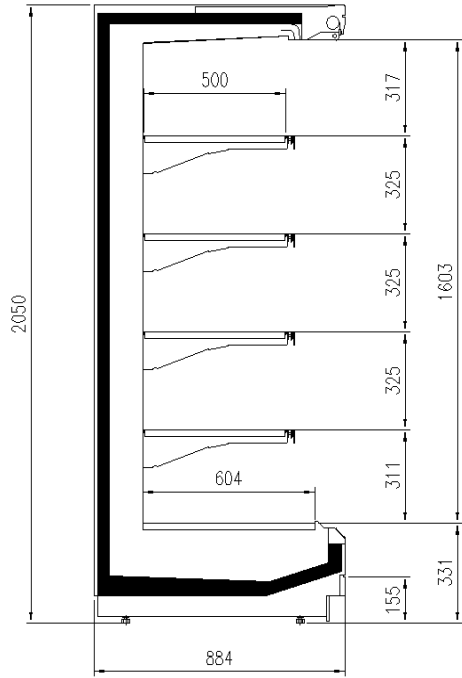

4 shelves of 500 mm with priceholders
Expansion valve
Fan assisted cooling
Remote cabinet, with multiplexable linear modules
Single top lighting
Terminal board

Accessories

Controller for electronic valve
Base Grids
CO2 refrigeration system
Electronic valve
Grid dividers
Internal and external RAL colours

Available dimensions

External depth (mm) 750-900 -1000 -1100
Height (mm) 2050- 2160
Length without side walls (mm) 1250 -1875 - 2500 - 3750
Shelves' depth (mm) 500

A SELECTION FROM OUR INSTALLATION

CROSS SECTIONS