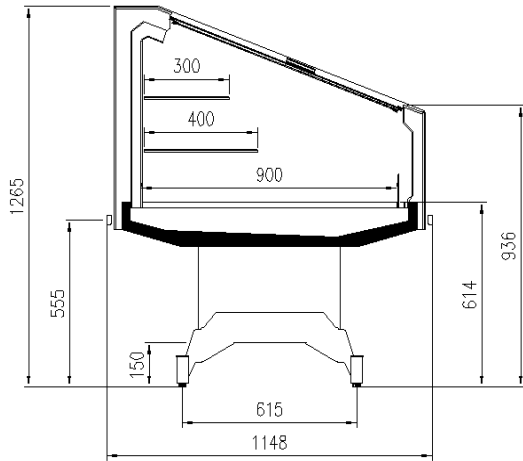

Impulse

Packed meat

Ready meals and
salads

Sausages & salami

Snacks / Sandwiches

CROSS SECTIONS

- Base Grids
- CO₂ refrigeration system
- Grid dividers
- Stainless Steel display decks
- Wooden Crate

PANAREA HD BMM C