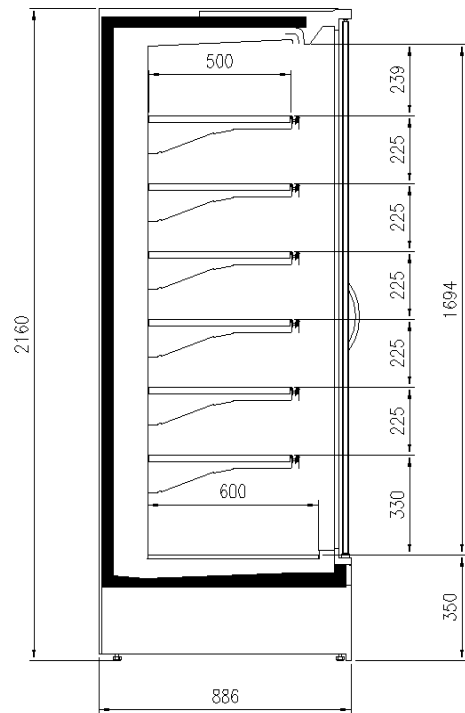

CROSS SECTIONS

H205 P90

H216 P90 TN