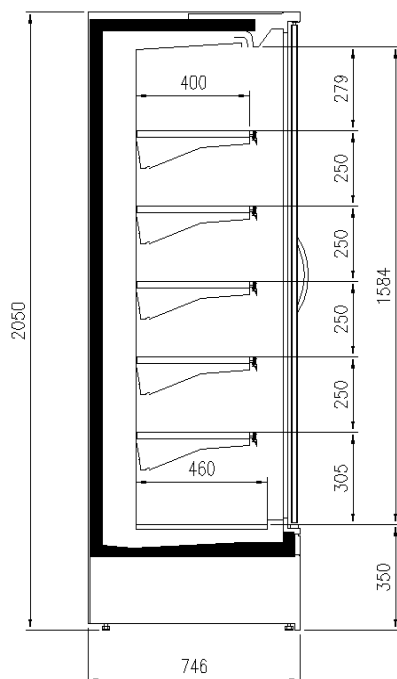

CROSS SECTIONS

H205 P90

H216 P90 TN