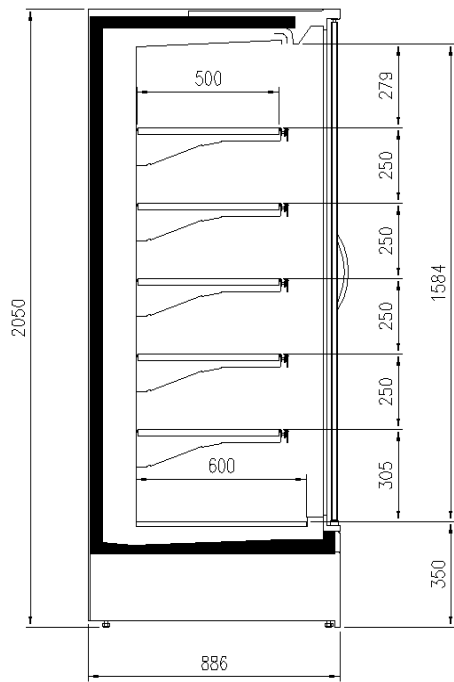

CROSS SECTIONS

H205 P90