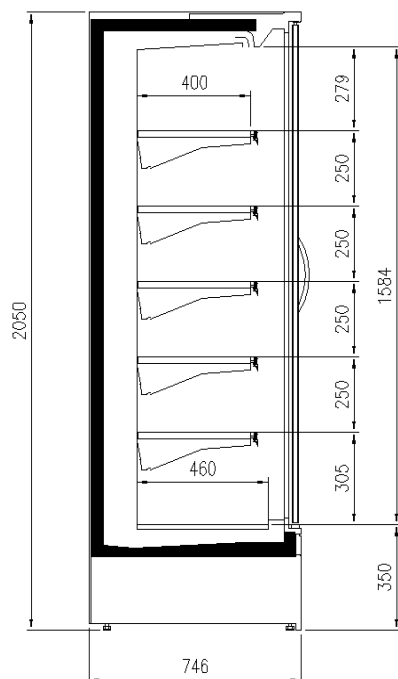

CROSS SECTIONS

H205 P90

H216 P90 TN