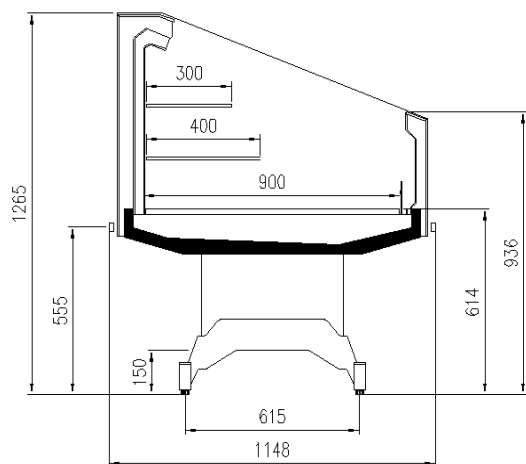

CROSS SECTIONS