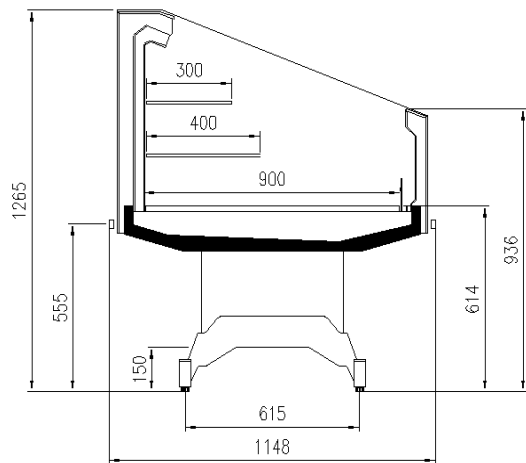

CROSS SECTIONS