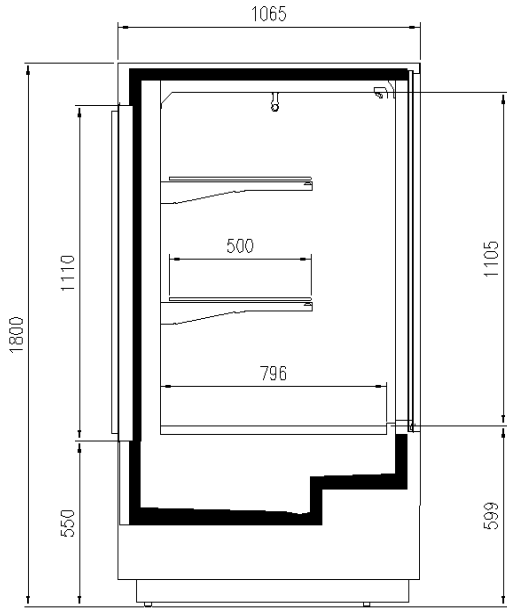

CROSS SECTIONS