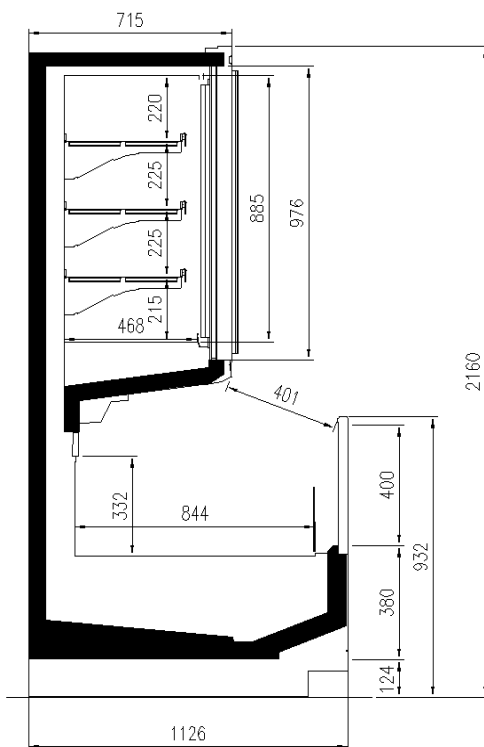

MILANO H216 HG