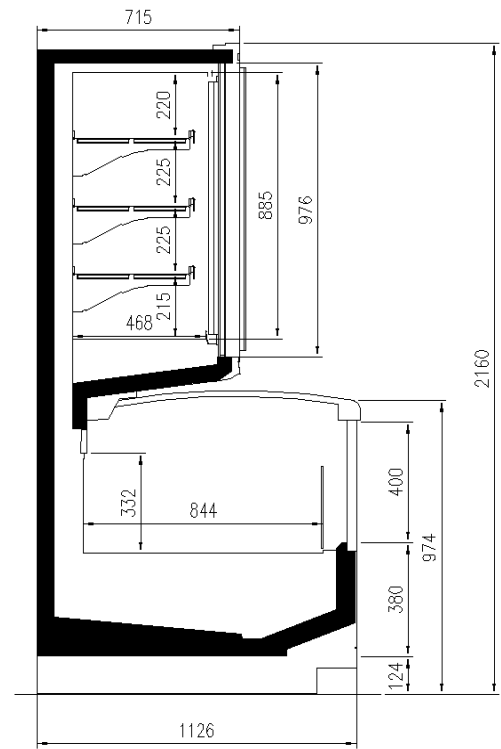

MILANO H216 HG P