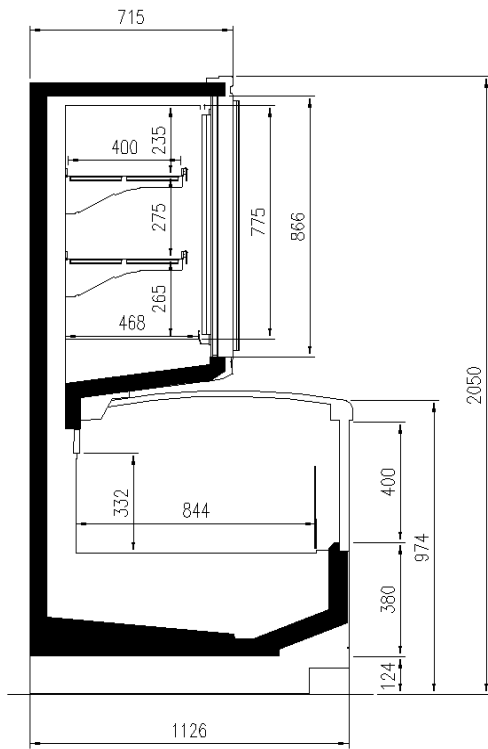

CROSS SECTIONS

MILANO H205 HG P