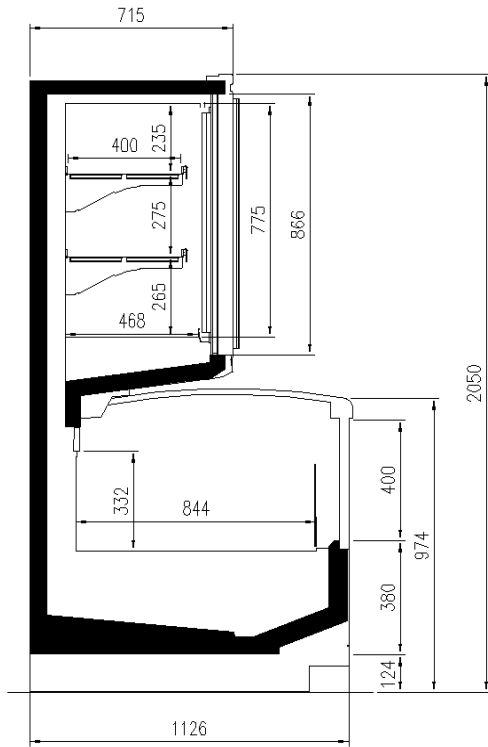

CROSS SECTIONS

MILANO H205 HG P