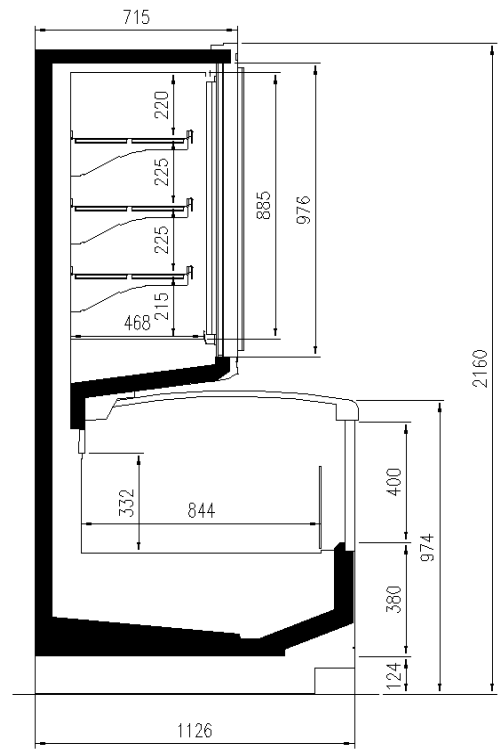

MILANO H216 HG P