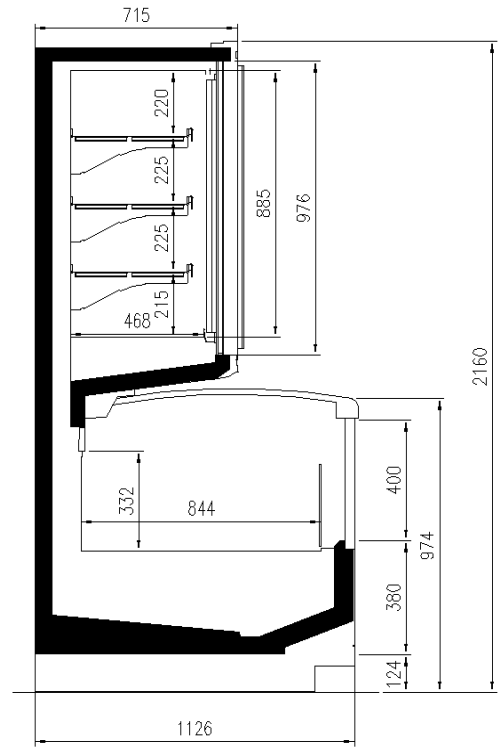

MILANO H216 HG P