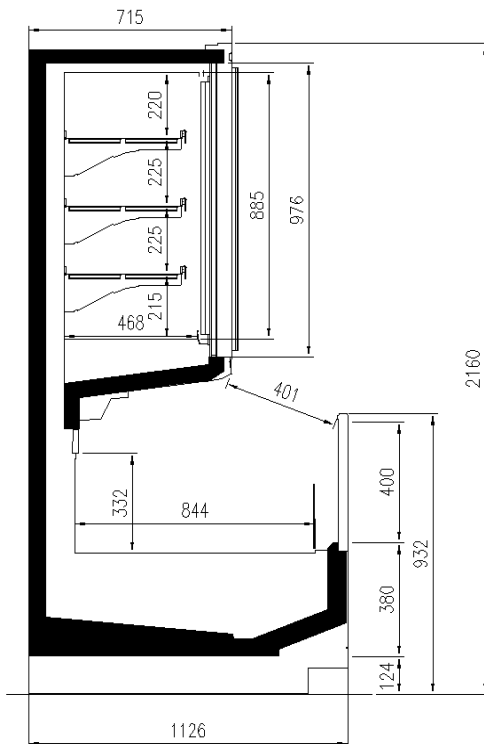

MILANO H216 HG