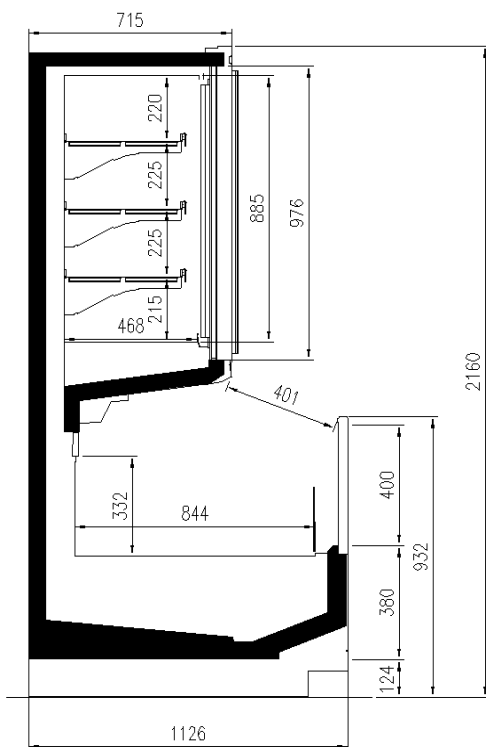

MILANO H216 HG