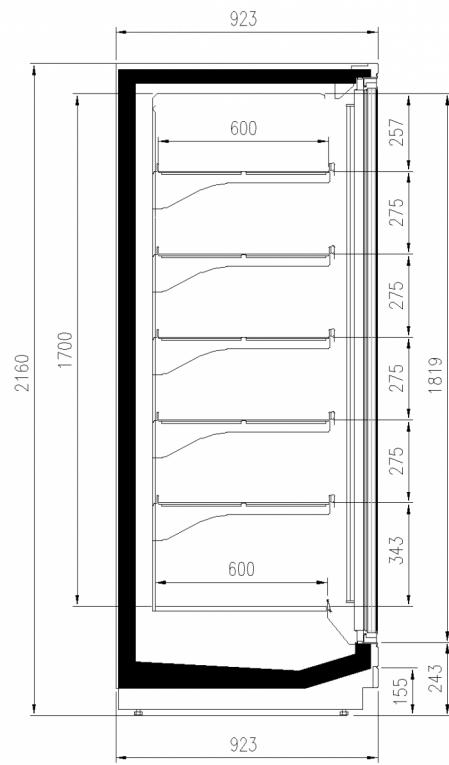

CROSS SECTIONS

TO H216 P90