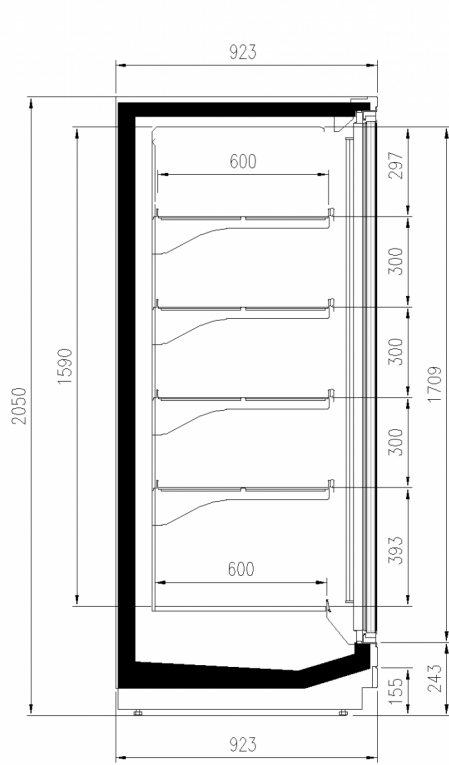

CROSS SECTIONS

TO H205 P90