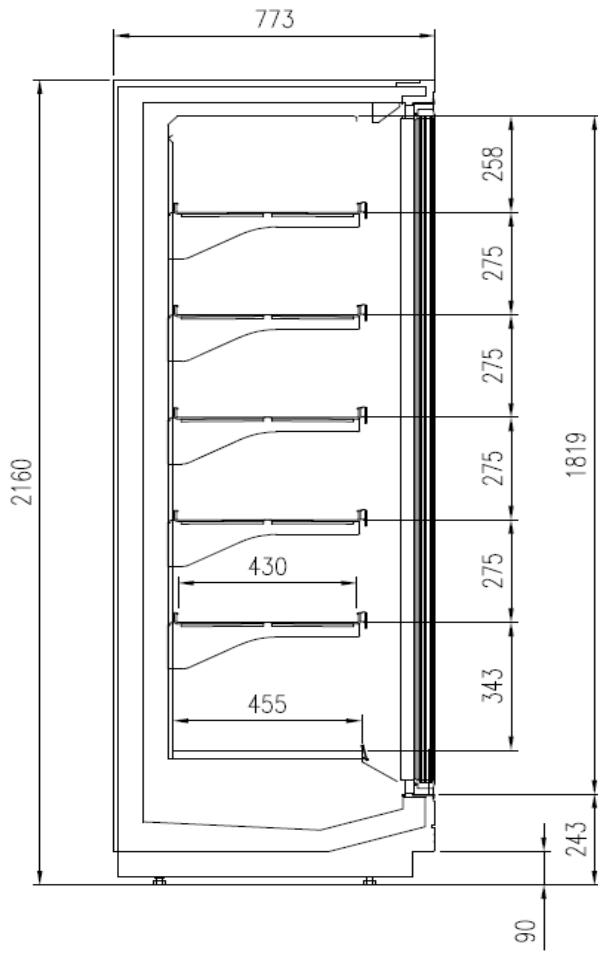

CROSS SECTIONS