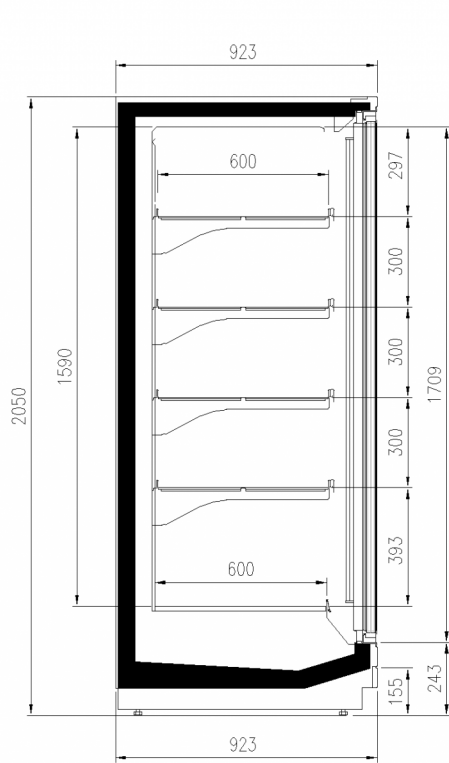

CROSS SECTIONS

TO H205 P90