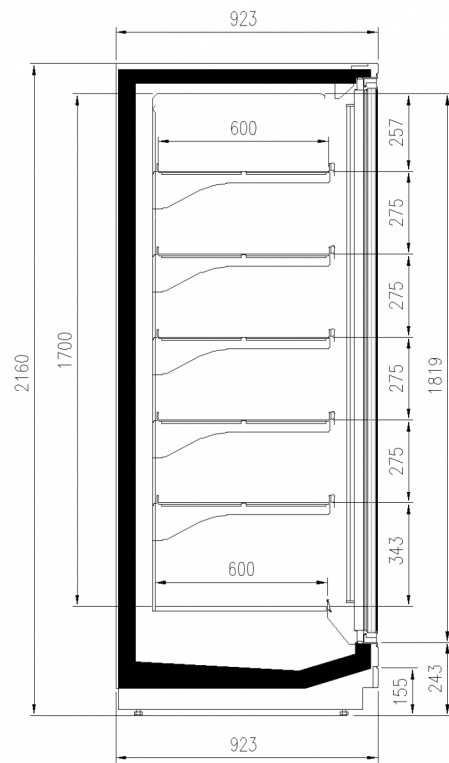

CROSS SECTIONS

TO H216 P90