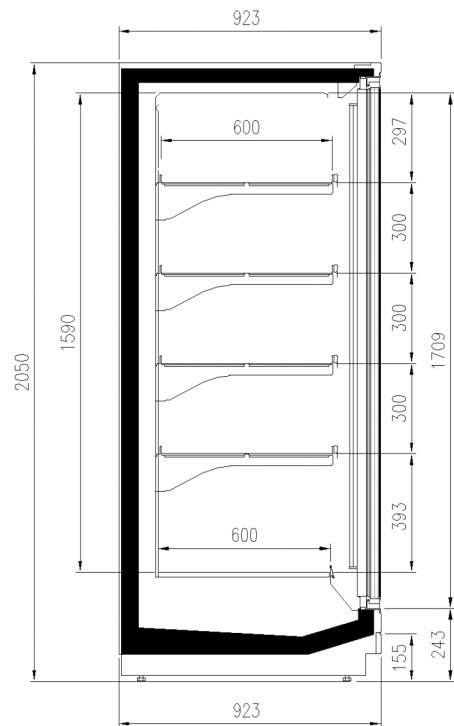

CROSS SECTIONS