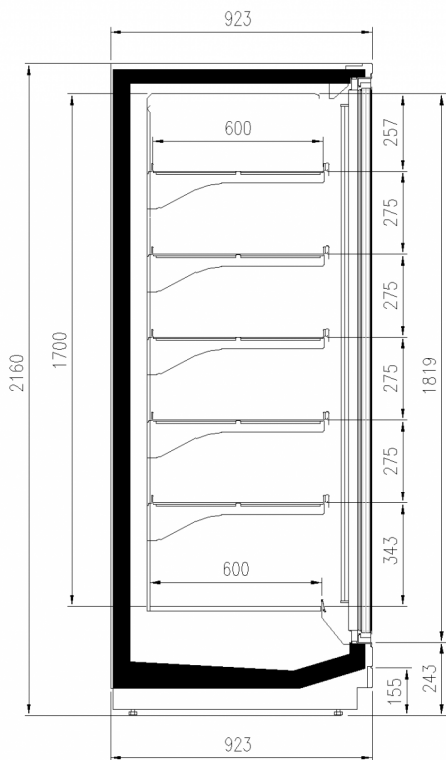

CROSS SECTIONS