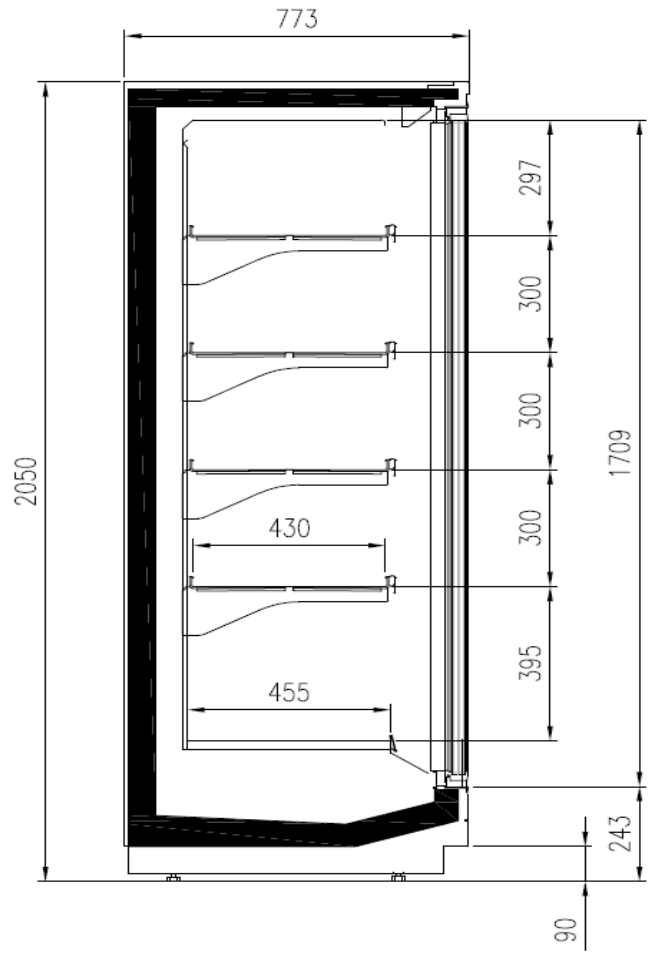

CROSS SECTIONS