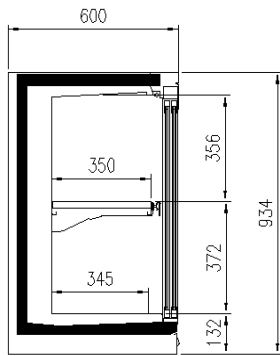

TAP A NEW ENERGY CLASS

UP

Multidecks

The line of back counter displays expands with 2 new UP back counter models for hanging or raised application. The wall display cabinet UP is available in 2 different dimensions of height 90 or 118 cm, with a shelf or two in addition to the display base. This is a semi-static remote display suitable for the preservation of cold cuts and meat, designed to reach class 3M1 with the humidity performance of a static refrigerator.

Standard features

1 shelf with priceholder
2 shelves
Expansion valve

Accessories

Electronic control

Available dimensions

External depth (mm)	600
Height (mm)	1174
Length with side walls	1250

CROSS SECTIONS

(mm)
Shelves' depth (mm) 350
Shelves' rows (N°) 2