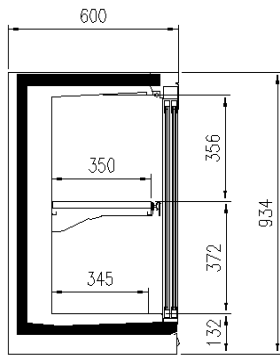

CROSS SECTIONS

(mm)
Shelves' depth (mm) 350
Shelves' rows (N°) 2