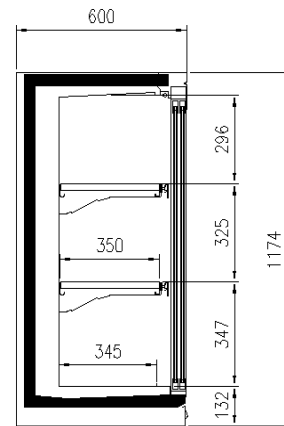

CROSS SECTIONS

(mm)
Shelves' depth (mm) 350
Shelves' rows (N°) 2