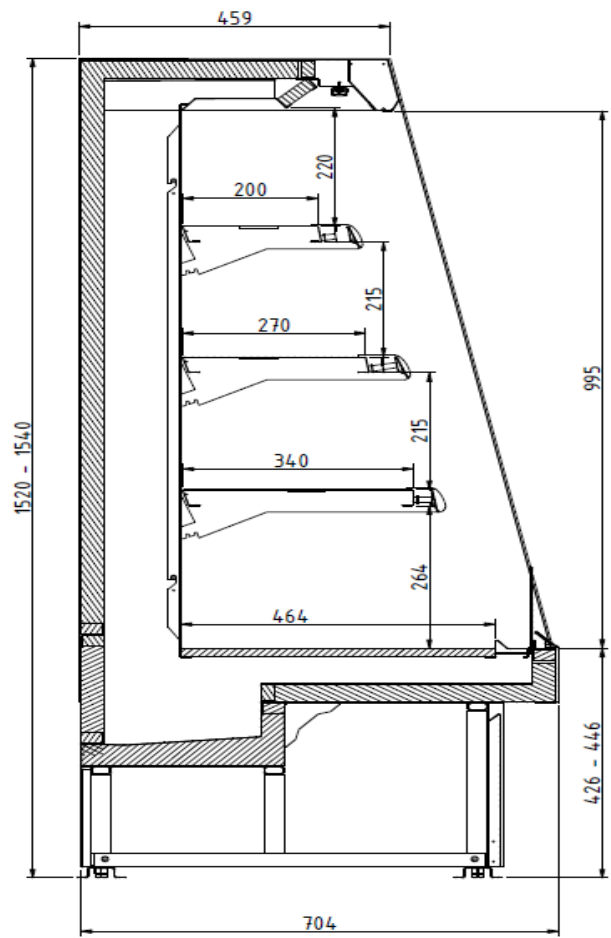

CROSS SECTIONS