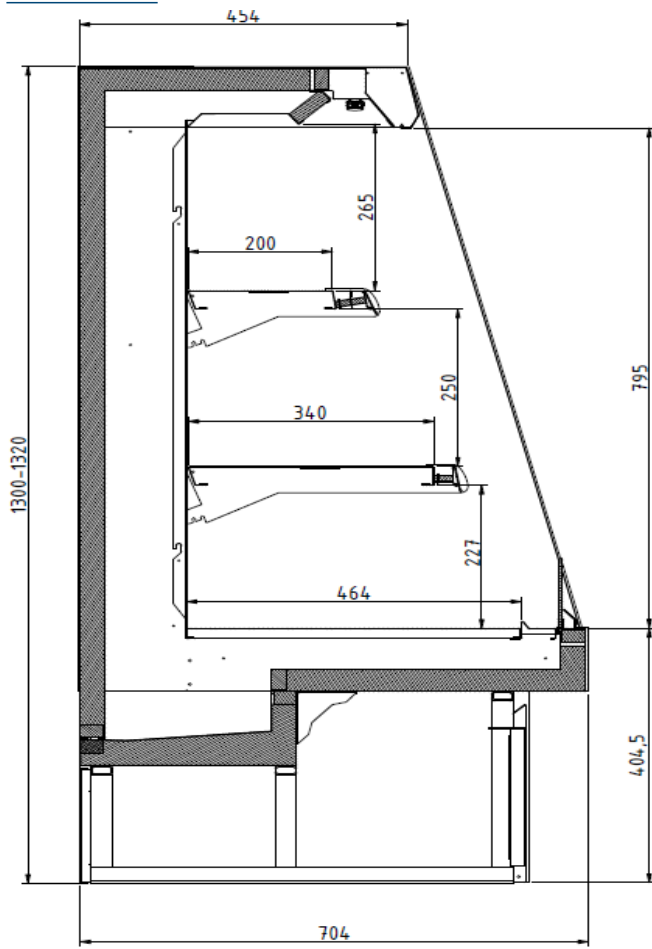

CROSS SECTIONS