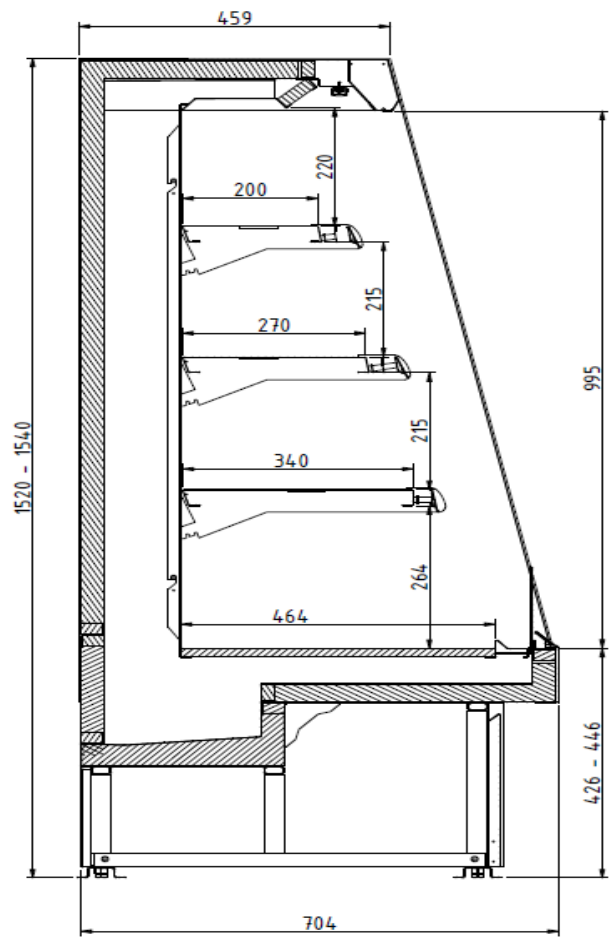

CROSS SECTIONS