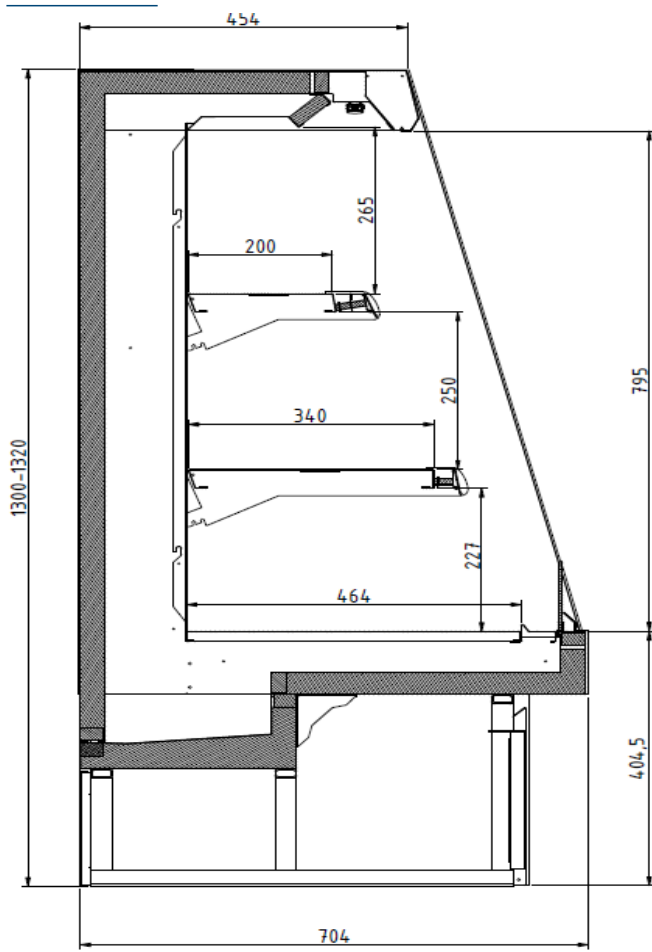

CROSS SECTIONS