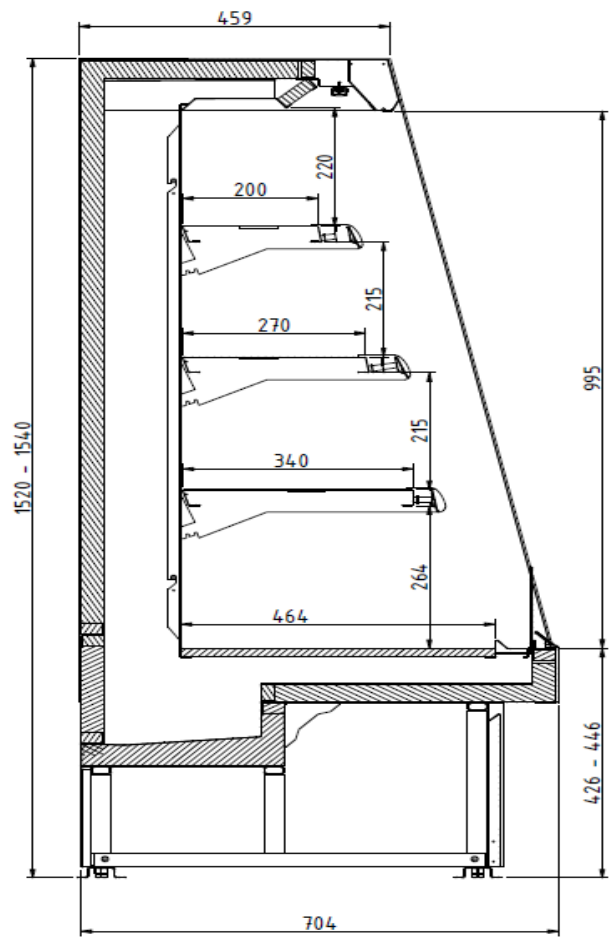

CROSS SECTIONS