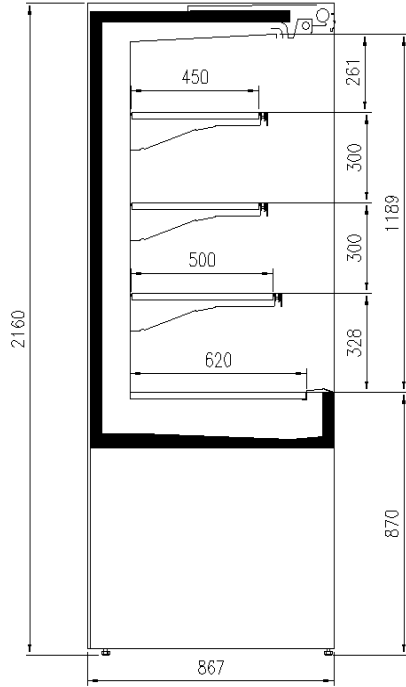

CROSS SECTIONS

H216