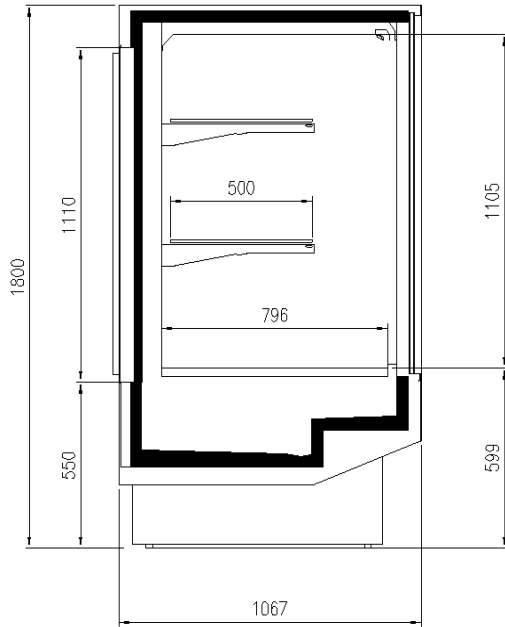

CROSS SECTIONS