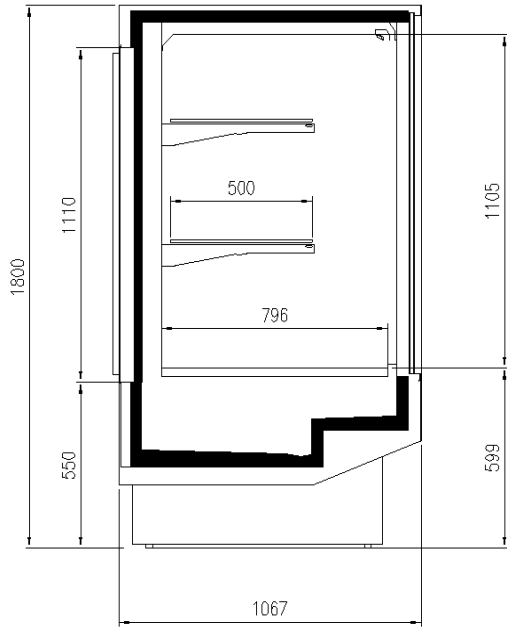

CROSS SECTIONS