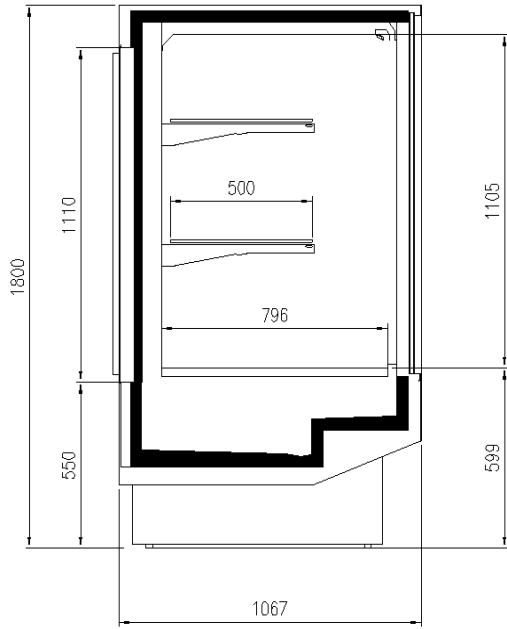

CROSS SECTIONS