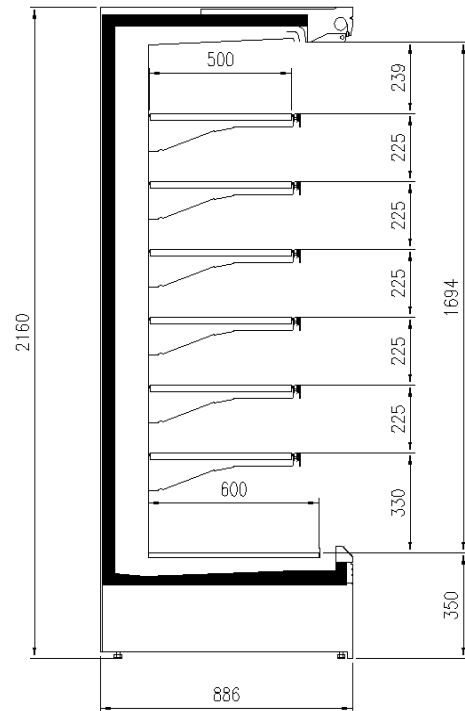

CROSS SECTIONS

H205 P90 TN

H216 P90 TN

H205 P90 TN

H216 P90 TN