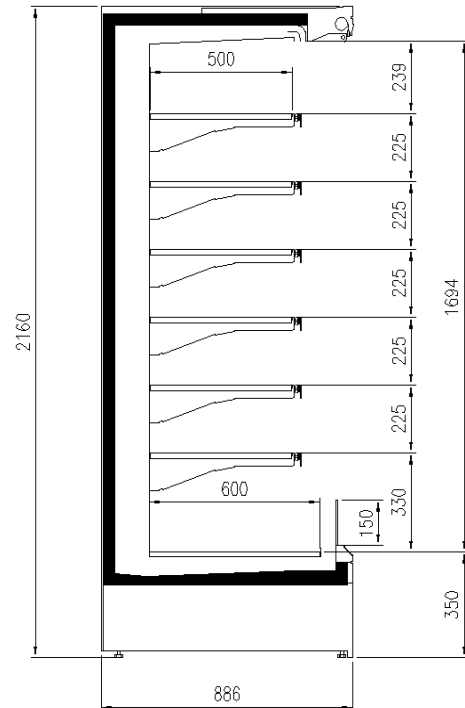

CROSS SECTIONS

H205 P90 TN

H216 P90 TN

H205 P90 TN

H216 P90 TN