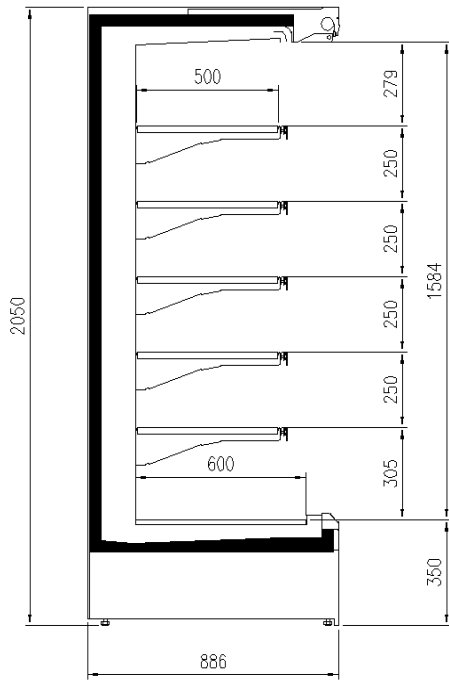

CROSS SECTIONS

H205 P90 TN