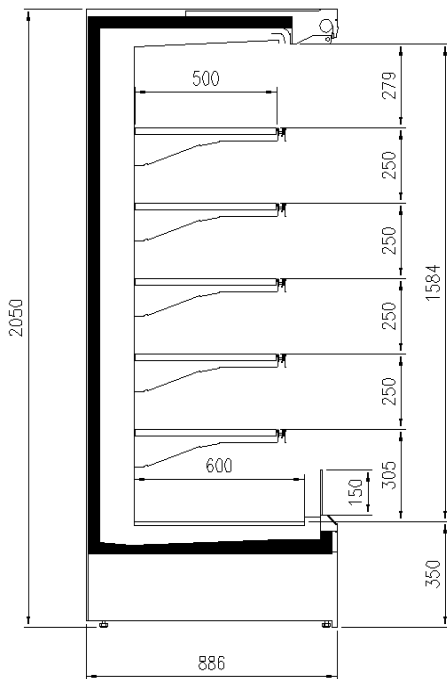

CROSS SECTIONS

H205 P90 TN

H216 P90 TN

H205 P90 TN

H216 P90 TN