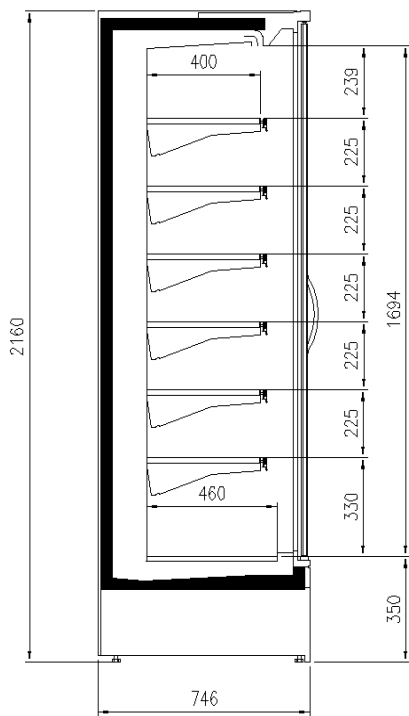

CROSS SECTIONS

H216 P75 TN