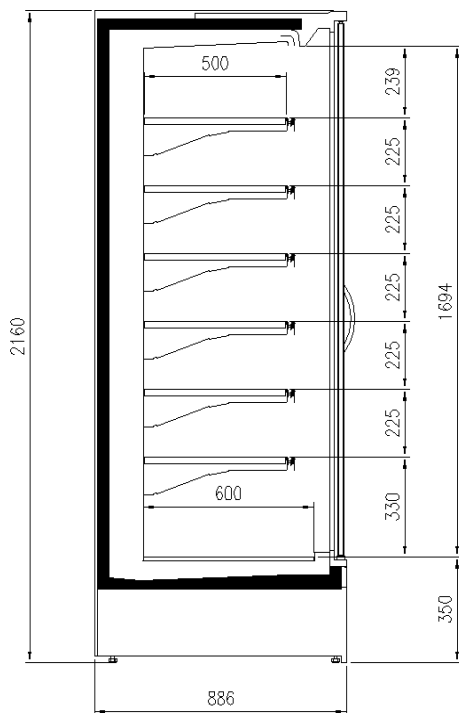

CROSS SECTIONS

H216 P75 TN

H205 P75 TN