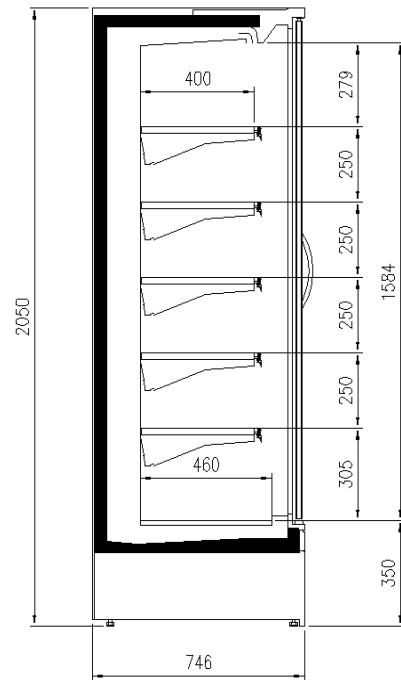

CROSS SECTIONS

H216 P75 TN

H205 P75 TN