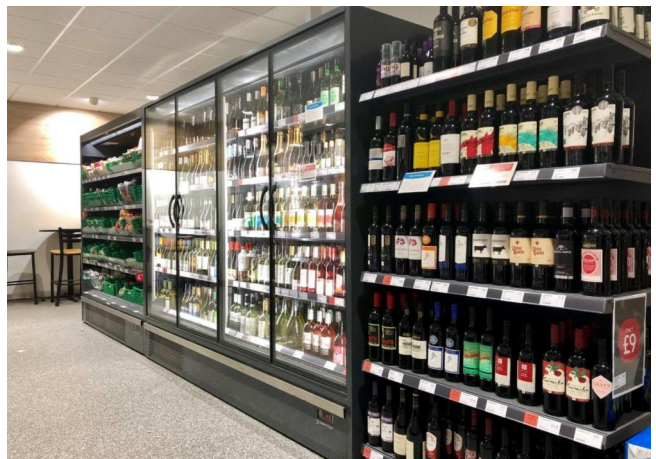

A SELECTION FROM OUR INSTALLATION