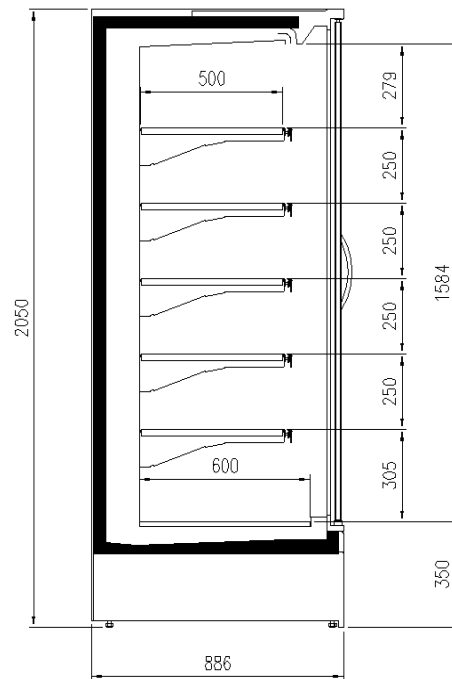

CROSS SECTIONS

H216 P75 TN

H205 P75 TN