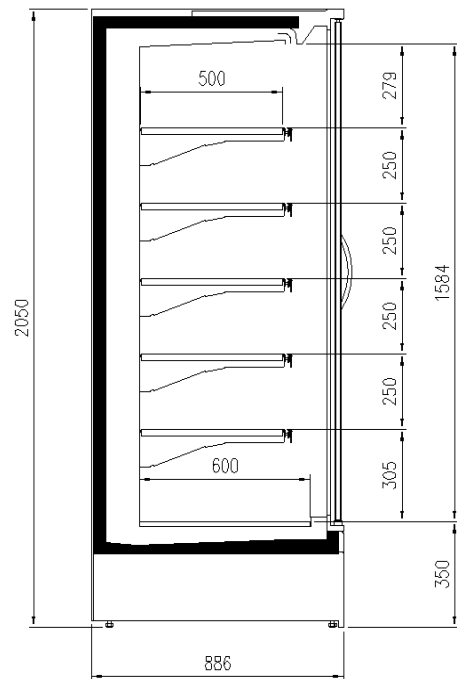

CROSS SECTIONS

H216 P75 TN

H205 P75 TN