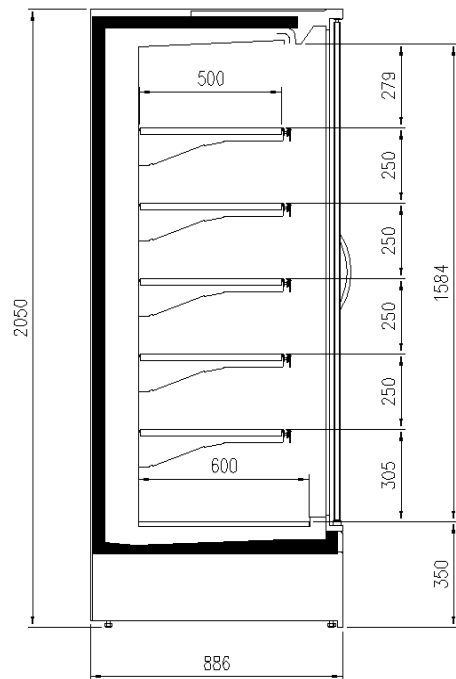

CROSS SECTIONS

H216 P75 TN

H205 P75 TN