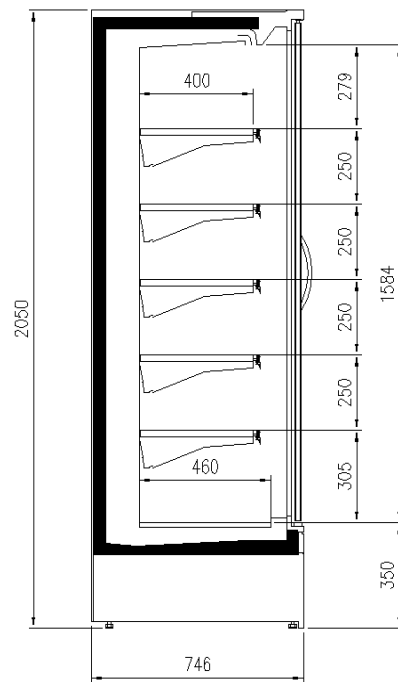

CROSS SECTIONS

H216 P75 TN

H205 P75 TN