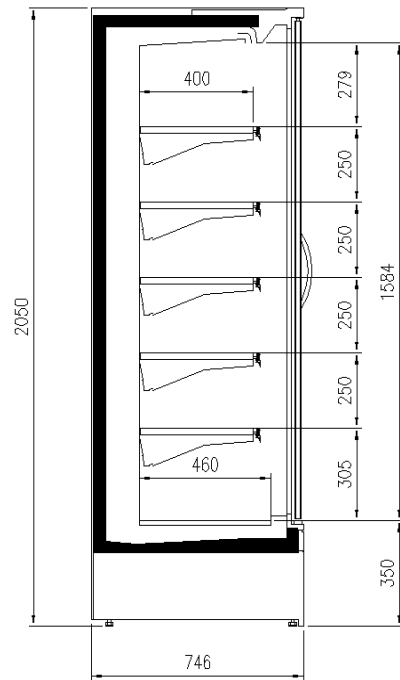

CROSS SECTIONS

H216 P75 TN

H205 P75 TN