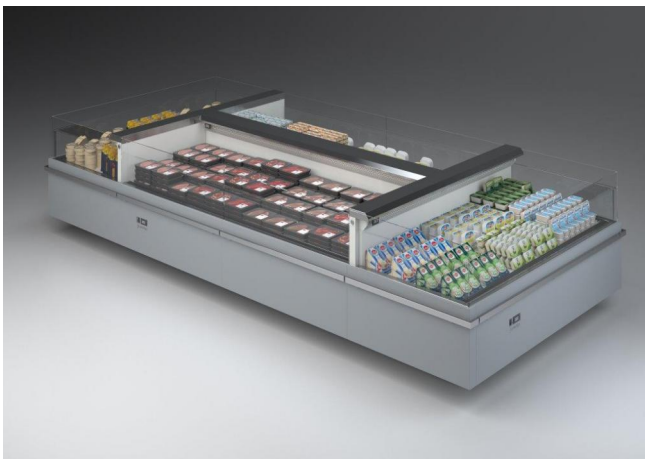

Food to go

Packed meat

Ready meals and
salads

Sausages & salami

Standard features

Electric defrost
Glycol refrigeration
Remote cabinet with closed front
Straight Glass
Terminal board
White display plates
White internal body

Accessories

CO2 refrigeration system
Control board Master and Slave
Draining kit
Electronic control
Electronic valve
Grid dividers
Internal and external RAL colours
Remote cabinet on legs
Stainless steel bumper
Stainless Steel display decks
Wooden Crate

Available dimensions

External depth (mm) 2089
Height (mm) 860
Length without side walls 1875;2500;3750; Testata (mm)

A SELECTION FROM OUR INSTALLATION

CROSS SECTIONS

ISOLA KING

IS KING TESTATA

Pastorfrigor S.p.A.