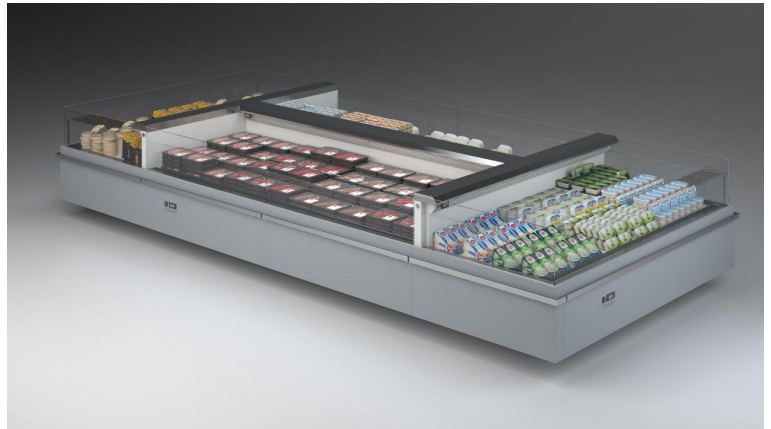

TAP A NEW ENERGY CLASS

Islands

Remote display unit at positive temperature for self-service. It can be connected both in-line and on sides with headcase modules. Now with new lines and straight glass to keep up with energy standards, always in the name of Italian style.

ISLANDA

ISLANDA - Islands

Power supply

Remote

Climatic classes

3 M1

3 M2

Available colours

Food to go

Packed meat

Ready meals and
salads

Sausages & salami

Standard features

- Electric defrost
- Glycol refrigeration
- Remote cabinet with closed front
- Straight Glass
- Terminal board
- White display plates
- White internal body

Available dimensions

External depth (mm)	2089
Height (mm)	860
Length without side walls (mm)	1875; 2500; 3750; Testata

A SELECTION FROM OUR INSTALLATION

CROSS SECTIONS

ISOLA KING

IS KING TESTATA

Pastorfrigor S.p.A.