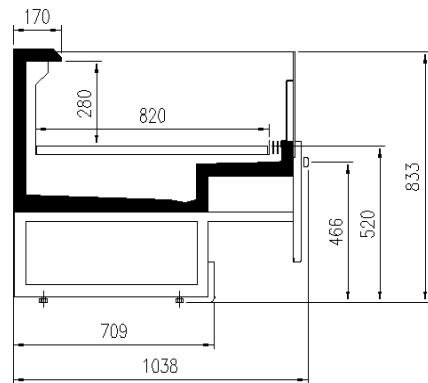

Available dimensions

External depth (mm)	2089
Height (mm)	860
Length without side walls (mm)	1875; 2500; 3750; Testata

A SELECTION FROM OUR INSTALLATION

CROSS SECTIONS

ISOLA KING

IS KING TESTATA

Pastorfrigor S.p.A.