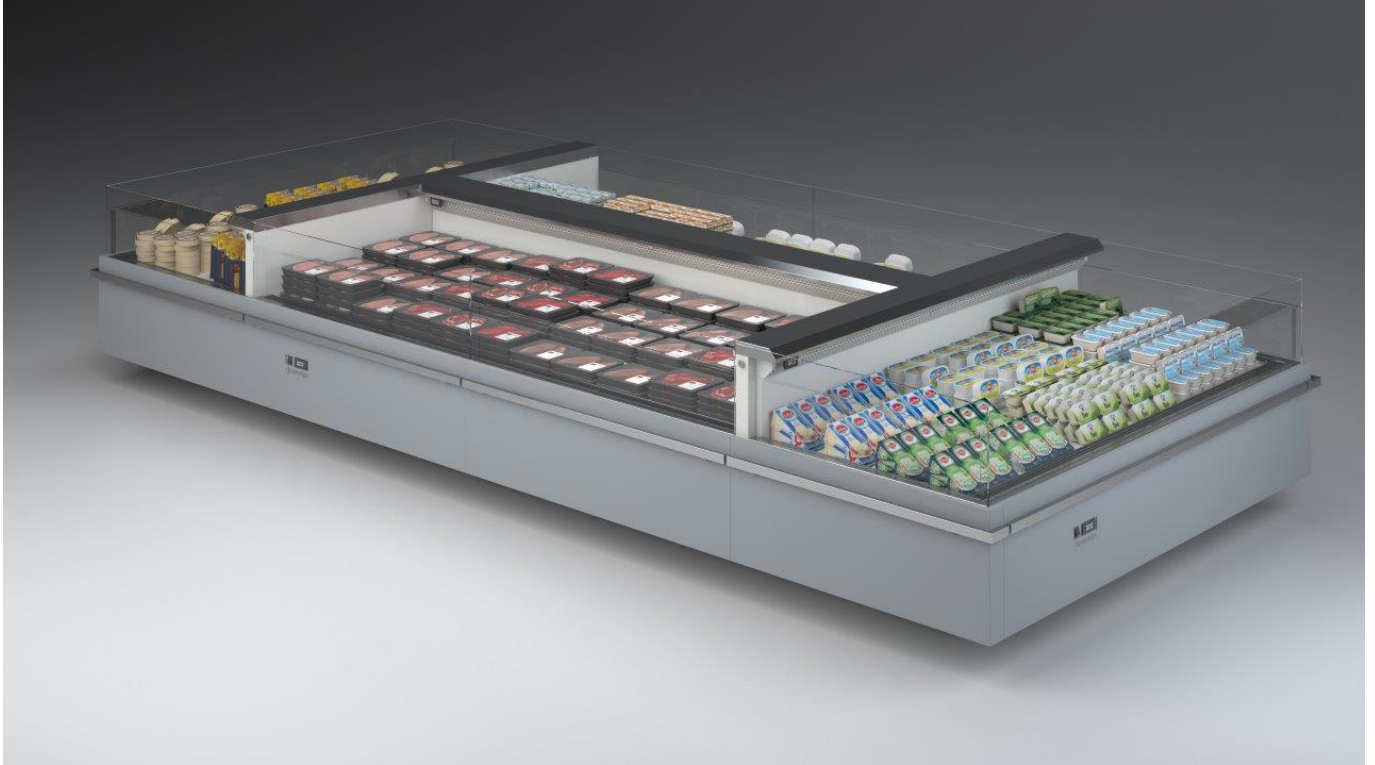

TAP A NEW ENERGY CLASS

Islands

Remote display unit at positive temperature for self-service. It can be connected both in-line and on sides with headcase modules. Now with new lines and straight glass to keep up with energy standards, always in the name of Italian style.

ISLANDA

ISLANDA - Islands

Power supply

Remote

Climatic classes

3 M1

3 M2

Available colours

Food to go

Packed meat

Ready meals and
salads

Sausages & salami

Standard features

Electric defrost
Glycol refrigeration
Remote cabinet with closed front
Straight Glass
Terminal board
White display plates
White internal body

Available dimensions

External depth (mm) 2089
Height (mm) 860
Length without side walls 1875;2500;3750; Testata (mm)

A SELECTION FROM OUR INSTALLATION

CROSS SECTIONS

ISOLA KING

IS KING TESTATA

Pastorfrigor S.p.A.