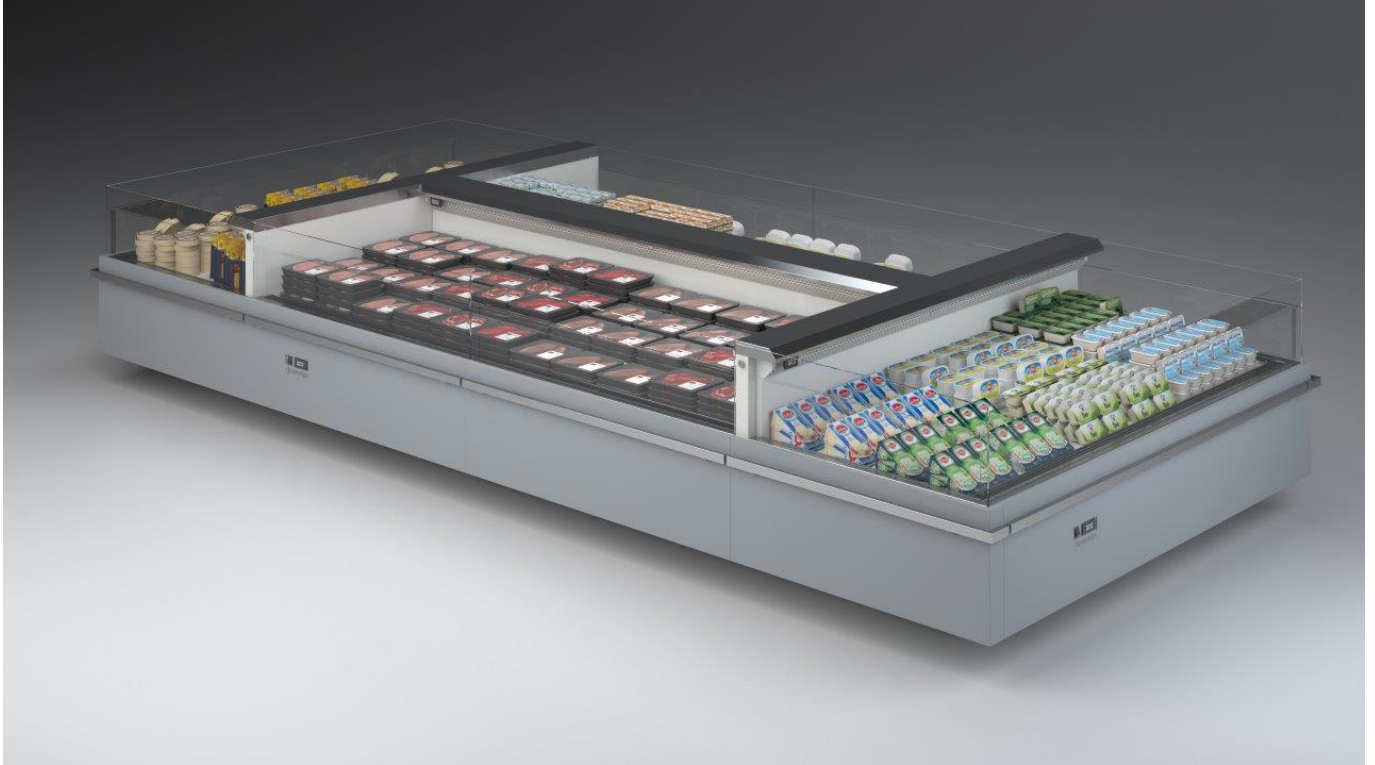

TAP A NEW ENERGY CLASS

Islands

Remote display unit at positive temperature for self-service. It can be connected both in-line and on sides with headcase modules. Now with new lines and straight glass to keep up with energy standards, always in the name of Italian style.

ISLANDA

ISLANDA - Islands

Power supply

Remote

Climatic classes

3 M1

3 M2

Available colours

Food to go

Packed meat

Ready meals and salads

Sausages & salami

Standard features

Electric defrost
Glycol refrigeration
Remote cabinet with closed front
Straight Glass
Terminal board
White display plates
White internal body

Available dimensions

External depth (mm) 2089
Height (mm) 860
Length without side walls 1875;2500;3750; Testata (mm)

A SELECTION FROM OUR INSTALLATION

CROSS SECTIONS

ISOLA KING

IS KING TESTATA

Pastorfrigor S.p.A.