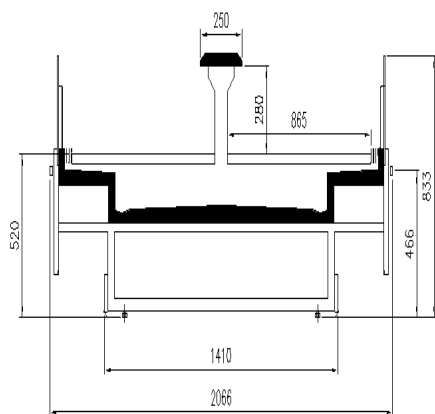

Available dimensions

External depth (mm) 2089
Height (mm) 860
Length without side walls 1875;2500;3750; Testata (mm)

A SELECTION FROM OUR INSTALLATION

CROSS SECTIONS

ISOLA KING

IS KING TESTATA

Pastorfrigor S.p.A.