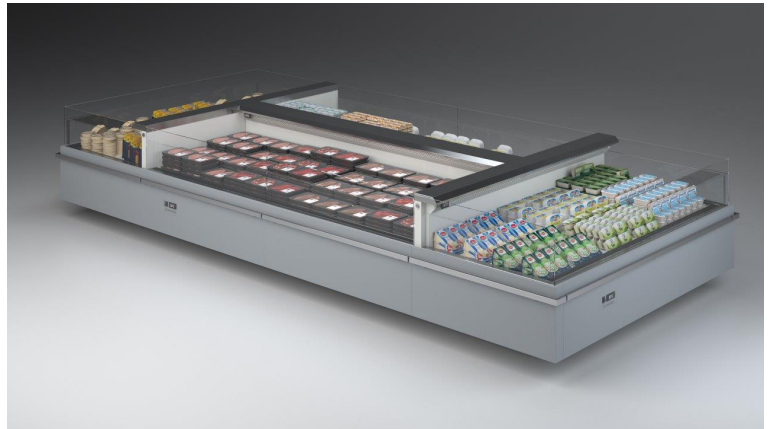

TAP A NEW ENERGY CLASS

Islands

Remote display unit at positive temperature for self-service. It can be connected both in-line and on sides with headcase modules. Now with new lines and straight glass to keep up with energy standards, always in the name of Italian style.

ISLANDA

ISLANDA - Islands

Power supply

Remote

Climatic classes

3 M1

3 M2

Available colours

Food to go

Packed meat

Ready meals and salads

Sausages & salami

Standard features

Electric defrost
Glycol refrigeration
Remote cabinet with closed front
Straight Glass
Terminal board
White display plates
White internal body

Available dimensions

External depth (mm) 2089
Height (mm) 860
Length without side walls 1875;2500;3750; Testata (mm)

A SELECTION FROM OUR INSTALLATION

CROSS SECTIONS

ISOLA KING

IS KING TESTATA

Pastorfrigor S.p.A.