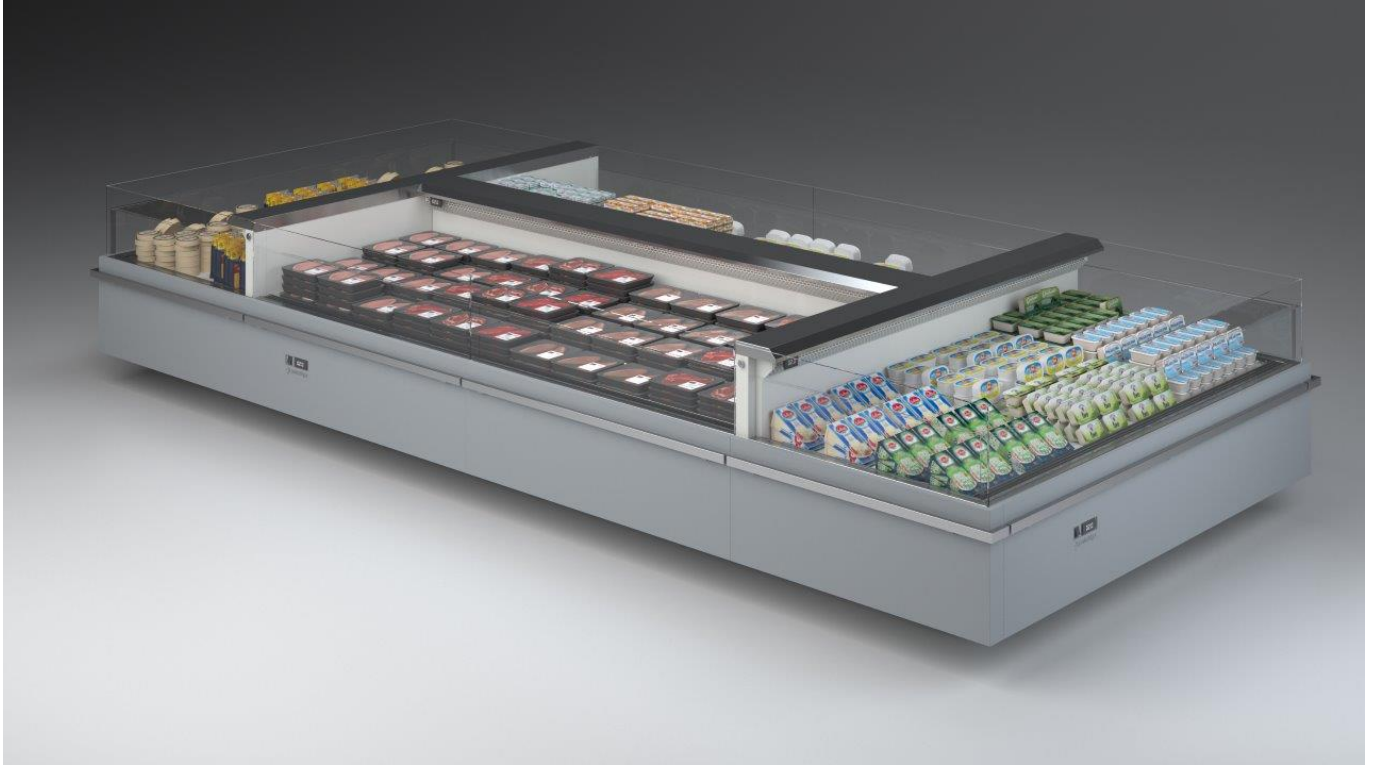

TAP A NEW ENERGY CLASS

Islands

Remote display unit at positive temperature for self-service. It can be connected both in-line and on sides with headcase modules. Now with new lines and straight glass to keep up with energy standards, always in the name of Italian style.

ISLANDA

ISLANDA - Islands

Power supply

Remote

Climatic classes

3 M1

3 M2

Available colours

Food to go

Packed meat

Ready meals and
salads

Sausages & salami

Standard features

- Electric defrost
- Glycol refrigeration
- Remote cabinet with closed front
- Straight Glass
- Terminal board
- White display plates
- White internal body

Available dimensions

External depth (mm)	2089
Height (mm)	860
Length without side walls (mm)	1875; 2500; 3750; Testata

A SELECTION FROM OUR INSTALLATION

CROSS SECTIONS

ISOLA KING

IS KING TESTATA

Pastorfrigor S.p.A.