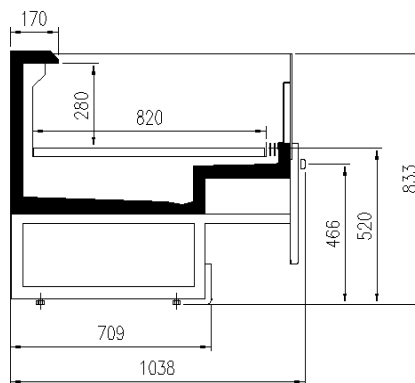

Available dimensions

External depth (mm) 2089
Height (mm) 860
Length without side walls 1875;2500;3750; Testata (mm)

A SELECTION FROM OUR INSTALLATION

CROSS SECTIONS

ISOLA KING

IS KING TESTATA

Pastorfrigor S.p.A.