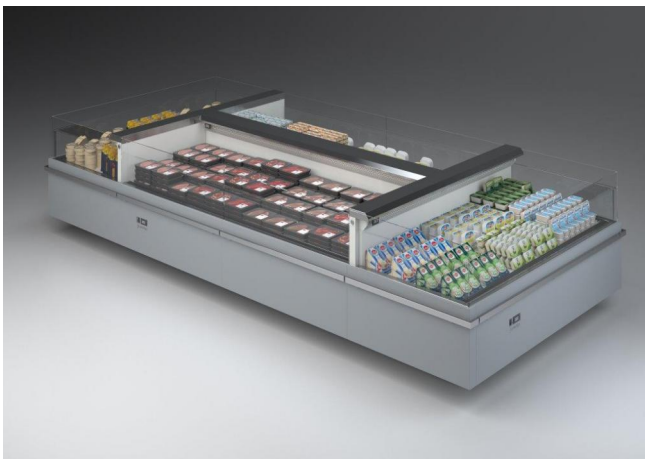

Food to go

Packed meat

Ready meals and salads

Sausages & salami

Standard features

Electric defrost
Glycol refrigeration
Remote cabinet with closed front
Straight Glass
Terminal board
White display plates
White internal body

Accessories

CO2 refrigeration system
Control board Master and Slave
Draining kit
Electronic control
Electronic valve
Grid dividers
Internal and external RAL colours
Remote cabinet on legs
Stainless steel bumper
Stainless Steel display decks
Wooden Crate

Available dimensions

External depth (mm) 2089
Height (mm) 860
Length without side walls 1875;2500;3750; Testata (mm)

A SELECTION FROM OUR INSTALLATION

CROSS SECTIONS

ISOLA KING

IS KING TESTATA

Pastorfrigor S.p.A.