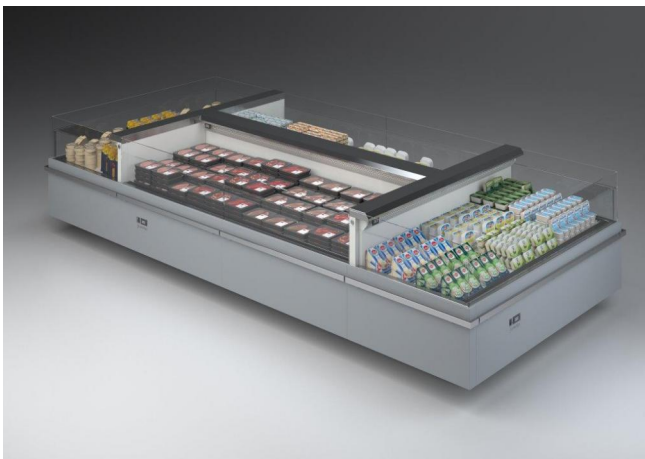

Food to go

Packed meat

Ready meals and
salads

Sausages & salami

Standard features

- Electric defrost
- Glycol refrigeration
- Remote cabinet with closed front
- Straight Glass
- Terminal board
- White display plates
- White internal body

Available dimensions

External depth (mm)	2089
Height (mm)	860
Length without side walls (mm)	1875; 2500; 3750; Testata

A SELECTION FROM OUR INSTALLATION

CROSS SECTIONS

ISOLA KING

IS KING TESTATA

Pastorfrigor S.p.A.