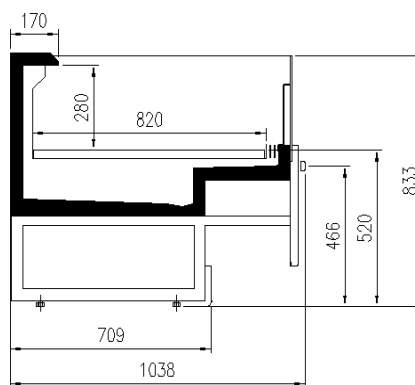

Available dimensions

External depth (mm) 2089
Height (mm) 860
Length without side walls 1875;2500;3750; Testata (mm)

A SELECTION FROM OUR INSTALLATION

CROSS SECTIONS

ISOLA KING

IS KING TESTATA

Pastorfrigor S.p.A.