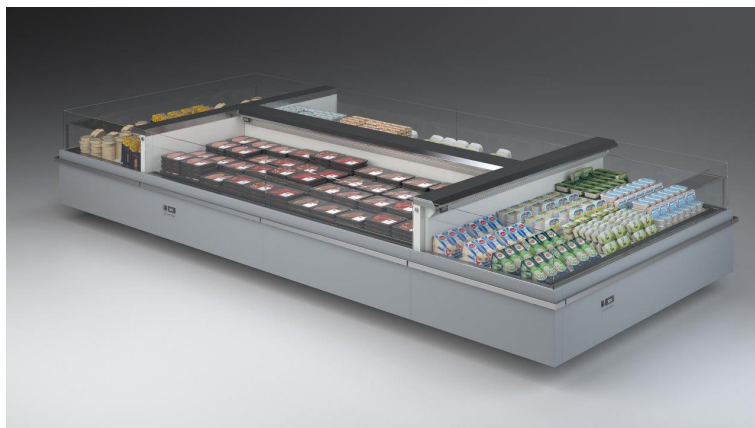

TAP A NEW ENERGY CLASS

Islands

Remote display unit at positive temperature for self-service. It can be connected both in-line and on sides with headcase modules. Now with new lines and straight glass to keep up with energy standards, always in the name of Italian style.

ISLANDA

ISLANDA - Islands

Power supply

Remote

Climatic classes

3 M1

3 M2

Available colours

Food to go

Packed meat

Ready meals and
salads

Sausages & salami

Standard features

Electric defrost
Glycol refrigeration
Remote cabinet with closed front
Straight Glass
Terminal board
White display plates
White internal body

Available dimensions

External depth (mm) 2089
Height (mm) 860
Length without side walls 1875;2500;3750; Testata (mm)

A SELECTION FROM OUR INSTALLATION

CROSS SECTIONS

ISOLA KING

IS KING TESTATA

Pastorfrigor S.p.A.