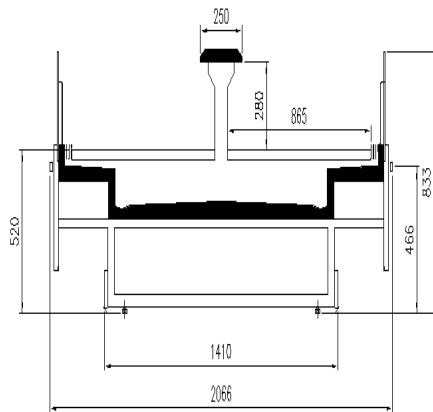

Available dimensions

External depth (mm)	2089
Height (mm)	860
Length without side walls (mm)	1875; 2500; 3750; Testata

A SELECTION FROM OUR INSTALLATION

CROSS SECTIONS

ISOLA KING

IS KING TESTATA

Pastorfrigor S.p.A.