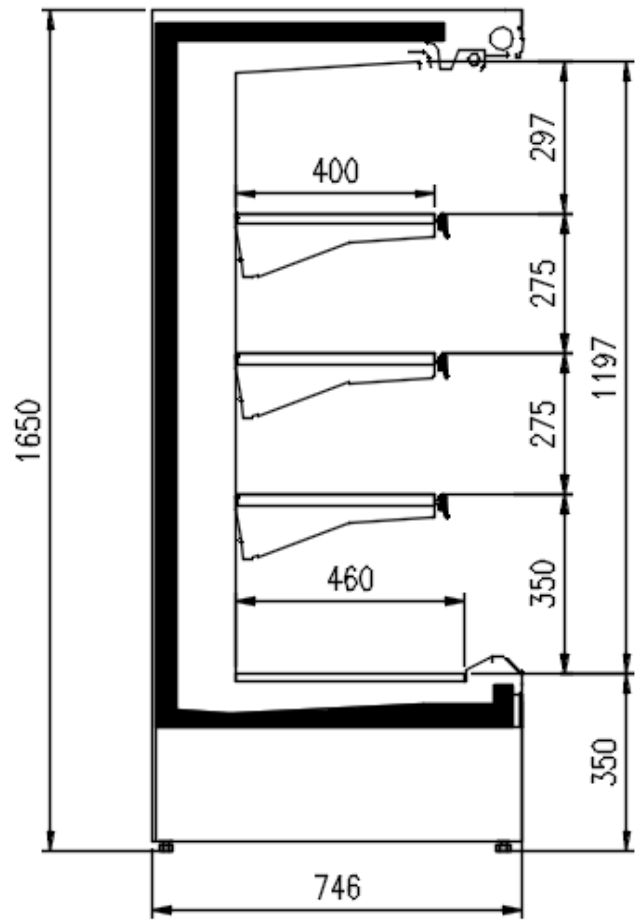

### Available dimensions

External depth (mm)	750 - 900
Front Height (mm)	350
Height (mm)	1500 - 1650
Length with side walls (mm)	1250 - 1875 - 2500 -
	3750 - headcase
Shelves' depth (mm)	400/500
Shelves' rows (N°)	3

# CROSS SECTIONS

H150 P75 TN

H150 P90 TN

H150 P75 TN

H150 P90 TN

H150 P90 TN

H150 P90 TN

**Pastorfrigor S.p.A.**