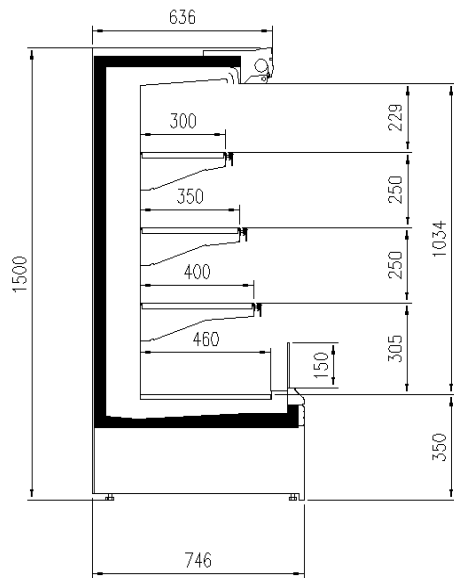

CROSS SECTIONS

H150 P75 TN