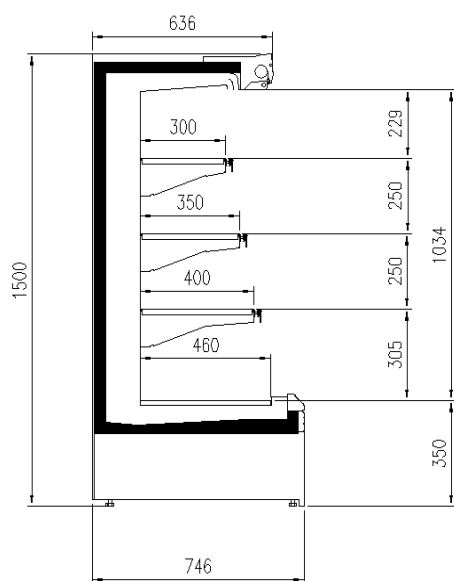

CROSS SECTIONS

H150 P75 TN

H150 P90 TN