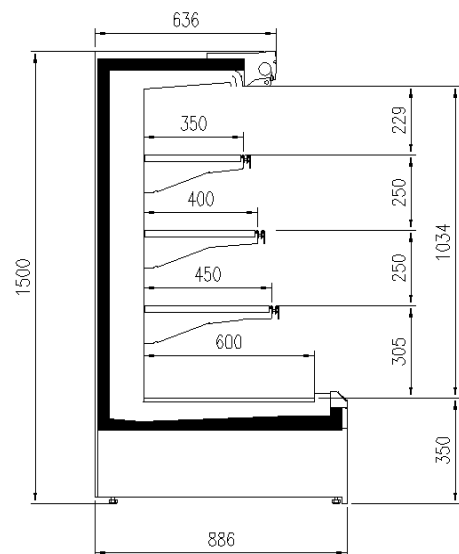

### Available dimensions

External depth (mm)	750 - 900
Front Height (mm)	350
Height (mm)	1500 - 1650
Length with side walls (mm)	1250 - 1875 - 2500 -
	3750 - headcase
Shelves' depth (mm)	400/500
Shelves' rows (N°)	3

# CROSS SECTIONS

H150 P75 TN

H150 P90 TN

H150 P75 TN

H150 P90 TN

H150 P90 TN

H150 P90 TN

**Pastorfrigor S.p.A.**