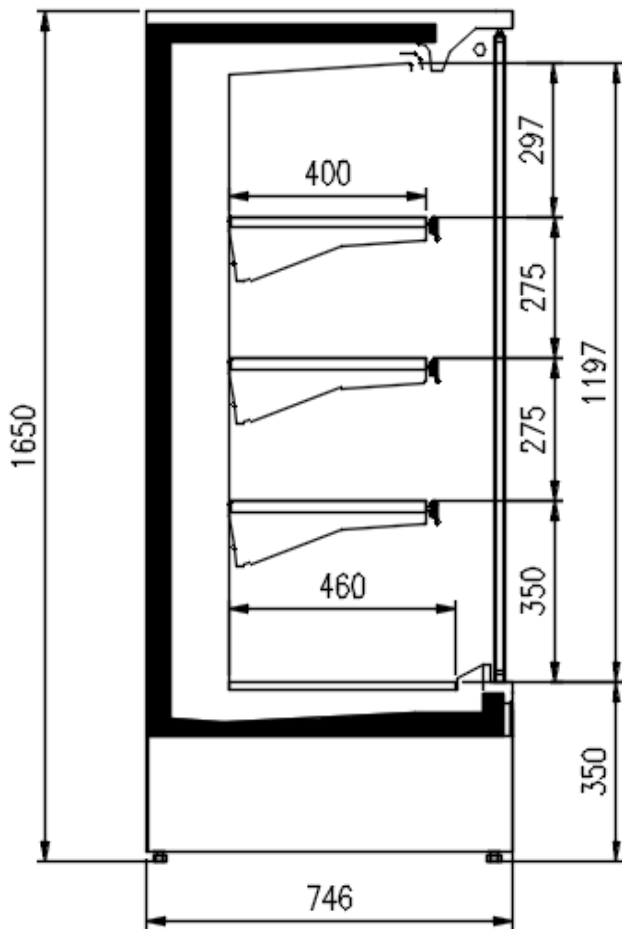

### Available dimensions

External depth (mm)	750 - 900
Front Height (mm)	350
Height (mm)	1500 - 1650
Length with side walls (mm)	1250 - 1875 - 2500 -
	3750 - headcase
Shelves' depth (mm)	400/500
Shelves' rows (N°)	3

# CROSS SECTIONS

H150 P75 TN

H150 P90 TN

H150 P75 TN

H150 P90 TN

H150 P90 TN

H150 P90 TN

**Pastorfrigor S.p.A.**