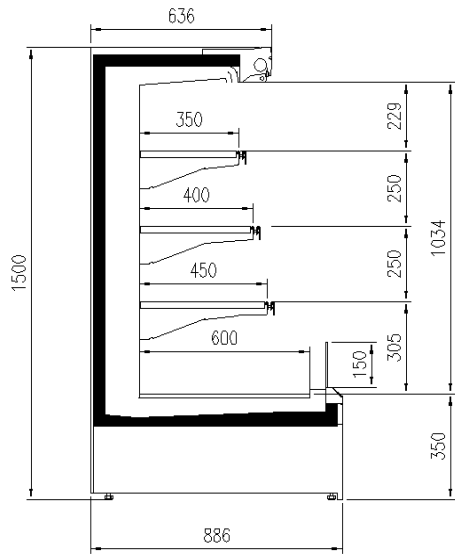

H150 P75 TN

H150 P90 TN