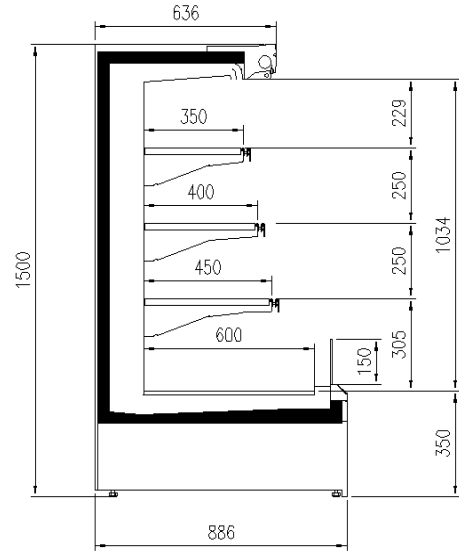

CROSS SECTIONS

H150 P75 TN

H150 P90 TN