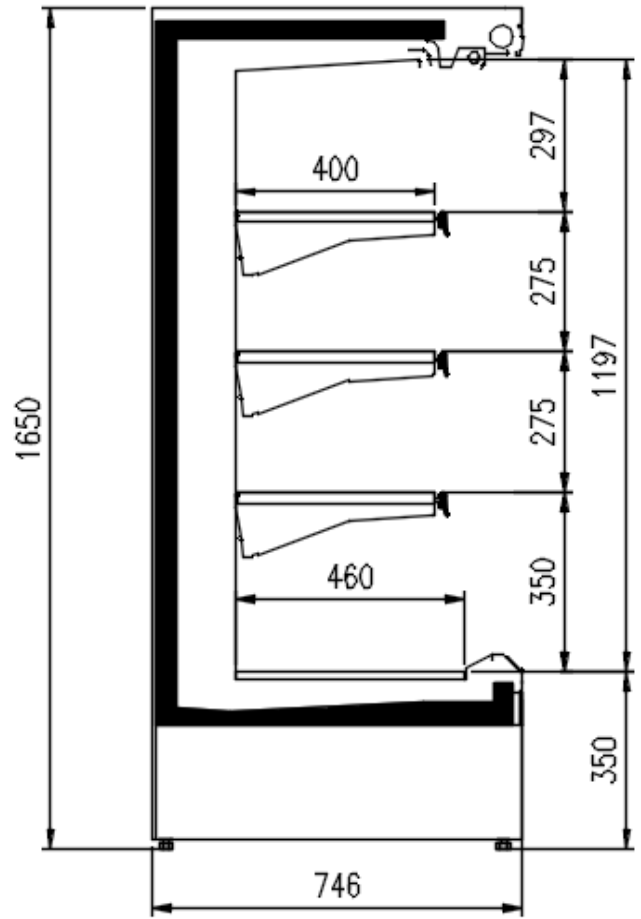

### Available dimensions

External depth (mm)	750 - 900
Front Height (mm)	350
Height (mm)	1500 - 1650
Length with side walls (mm)	1250 - 1875 - 2500 -
	3750 - headcase
Shelves' depth (mm)	400/500
Shelves' rows (N°)	3

# CROSS SECTIONS

H150 P75 TN

H150 P90 TN

H150 P75 TN

H150 P90 TN

H150 P90 TN

H150 P90 TN

**Pastorfrigor S.p.A.**