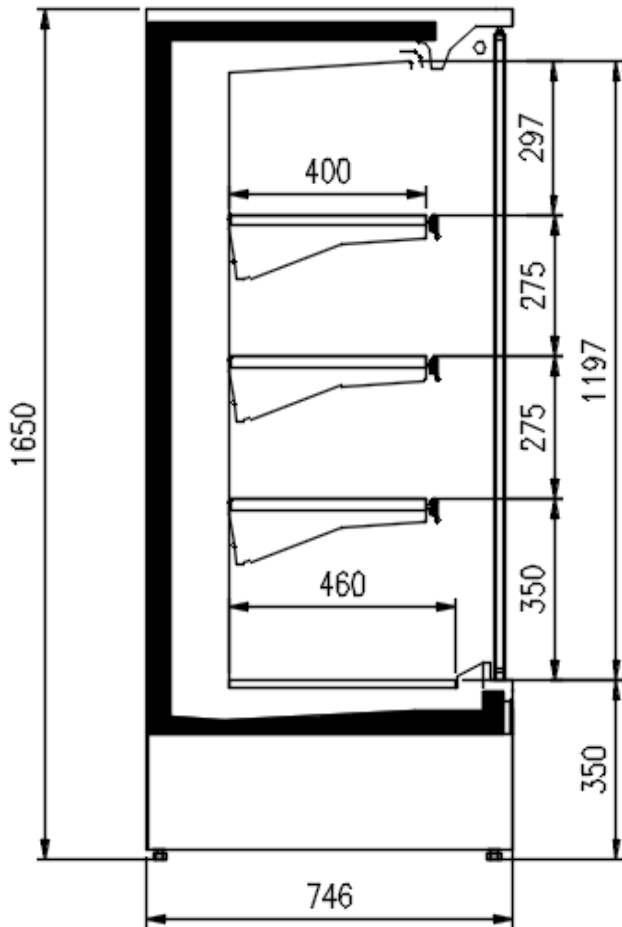

### Available dimensions

External depth (mm)	750 - 900
Front Height (mm)	350
Height (mm)	1500 - 1650
Length with side walls (mm)	1250 - 1875 - 2500 -
	3750 - headcase
Shelves' depth (mm)	400/500
Shelves' rows (N°)	3

# CROSS SECTIONS

H150 P75 TN

H150 P90 TN

H150 P75 TN

H150 P90 TN

H150 P90 TN

H150 P90 TN

**Pastorfrigor S.p.A.**