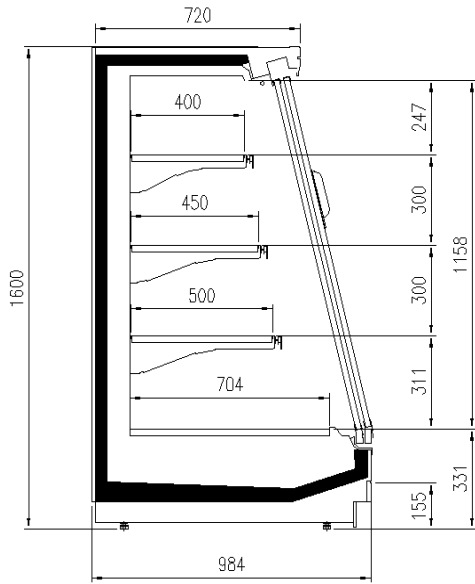

CROSS SECTIONS