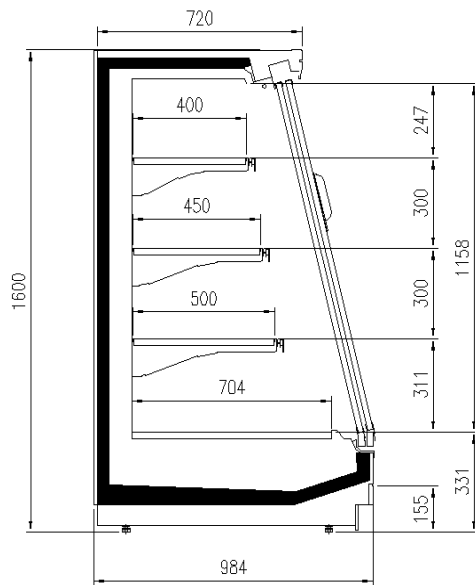

CROSS SECTIONS