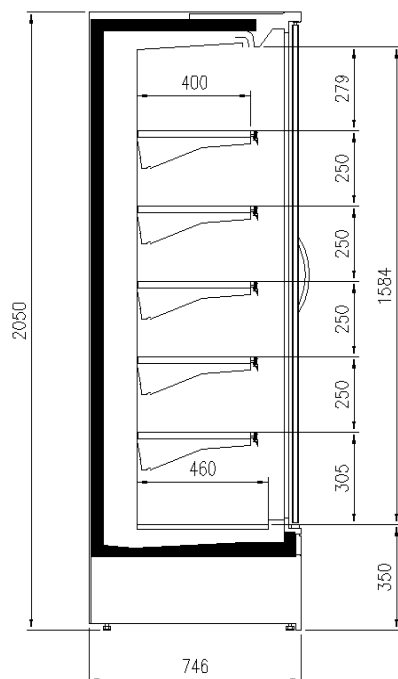

Accessories

1 shelf with priceholder
Dividers
Glazed endwalls
Shelf lighting LED
Solid side walls
Solid with mirror side walls
Top lighting LED

Available dimensions

External depth (mm) 75
Length without side walls (mm) 1250-1875-2500-3750
Shelves' depth (mm) 400
Shelves' rows (N°) 3
Thickness side walls (mm) 32

A SELECTION FROM OUR INSTALLATION

CROSS SECTIONS

H216 P75 TN

H216 P90 TN

H205 P75 TN

H165 P75 TN

Pastorfrigor S.p.A.

Reg. Gabannone, 4 Z.I. · 15033 Terruggia (AL) · Italy
Tel. +39 0142 433 711 · Fax +39 0142 433 701 · info@pastorfrigor.it
P.IVA IT00578270068 | REA AL-00578270068
www.pastorfrigor.it