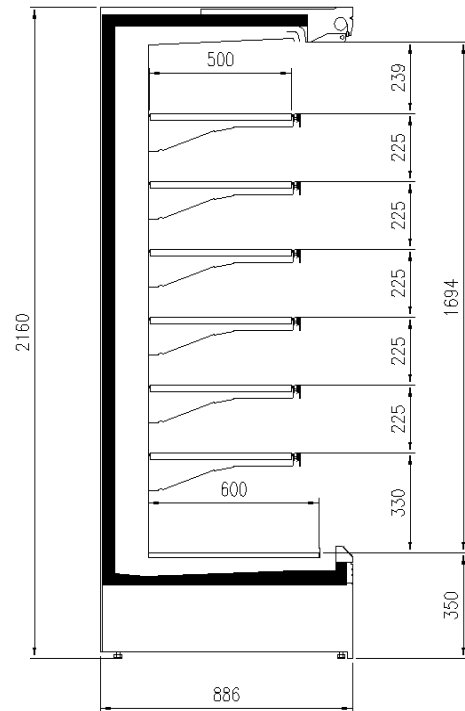

CROSS SECTIONS

H216 P75 TN

H216 P90 TN