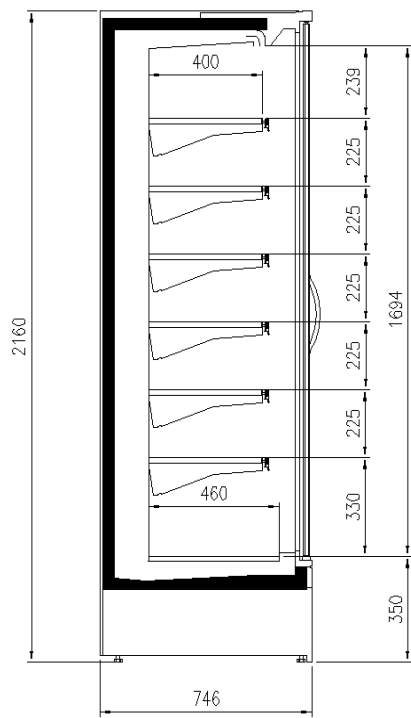

CROSS SECTIONS

H216 P75 TN