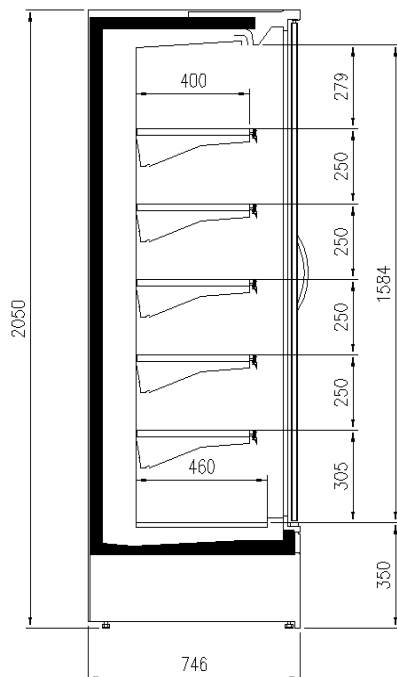

Accessories

1 shelf with priceholder
Dividers
Glazed endwalls
Shelf lighting LED
Solid side walls
Solid with mirror side walls
Top lighting LED

Available dimensions

External depth (mm) 75
Length without side walls (mm) 1250-1875-2500-3750
Shelves' depth (mm) 400
Shelves' rows (N°) 3
Thickness side walls (mm) 32

A SELECTION FROM OUR INSTALLATION

CROSS SECTIONS

H216 P75 TN

H216 P90 TN

H205 P75 TN

H165 P75 TN

Pastorfrigor S.p.A.

Reg. Gabannone, 4 Z.I. · 15033 Terruggia (AL) · Italy
Tel. +39 0142 433 711 · Fax +39 0142 433 701 · info@pastorfrigor.it
P.IVA IT00578270068 | REA AL-00578270068
www.pastorfrigor.it