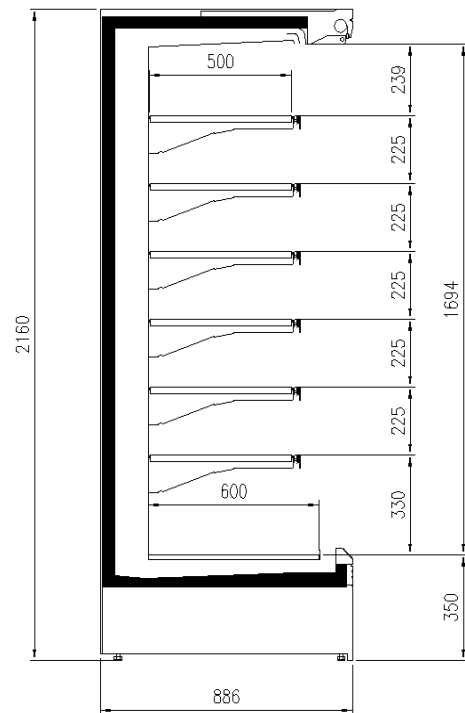

CROSS SECTIONS

H216 P75 TN

H216 P90 TN