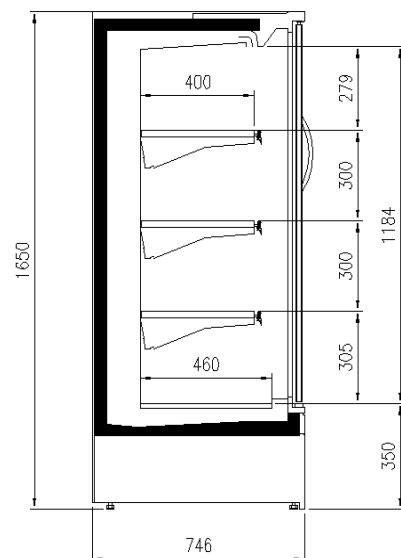

Accessories

1 shelf with priceholder
Dividers
Glazed endwalls
Shelf lighting LED
Solid side walls
Solid with mirror side walls
Top lighting LED

Available dimensions

External depth (mm) 75
Length without side walls (mm) 1250-1875-2500-3750
Shelves' depth (mm) 400
Shelves' rows (N°) 3
Thickness side walls (mm) 32

A SELECTION FROM OUR INSTALLATION

CROSS SECTIONS

H216 P75 TN

H216 P90 TN

H205 P75 TN

H165 P75 TN

Pastorfrigor S.p.A.

Reg. Gabannone, 4 Z.I. · 15033 Terruggia (AL) · Italy
Tel. +39 0142 433 711 · Fax +39 0142 433 701 · info@pastorfrigor.it
P.IVA IT00578270068 | REA AL-00578270068
www.pastorfrigor.it