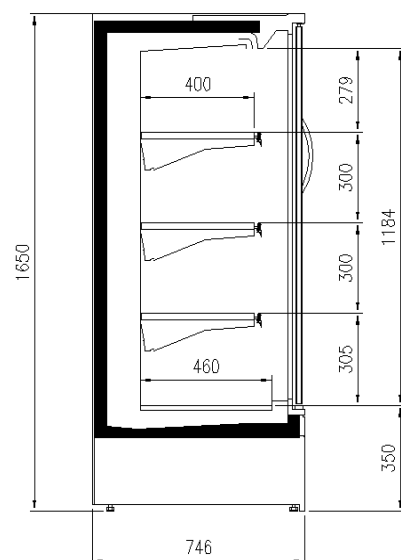

Accessories

1 shelf with priceholder
Dividers
Glazed endwalls
Shelf lighting LED
Solid side walls
Solid with mirror side walls
Top lighting LED

Available dimensions

External depth (mm) 75
Length without side walls (mm) 1250-1875-2500-3750
Shelves' depth (mm) 400
Shelves' rows (N°) 3
Thickness side walls (mm) 32

A SELECTION FROM OUR INSTALLATION

CROSS SECTIONS

H216 P75 TN

H216 P90 TN

H205 P75 TN

H165 P75 TN

Pastorfrigor S.p.A.

Reg. Gabannone, 4 Z.I. · 15033 Terruggia (AL) · Italy
Tel. +39 0142 433 711 · Fax +39 0142 433 701 · info@pastorfrigor.it
P.IVA IT00578270068 | REA AL-00578270068
www.pastorfrigor.it