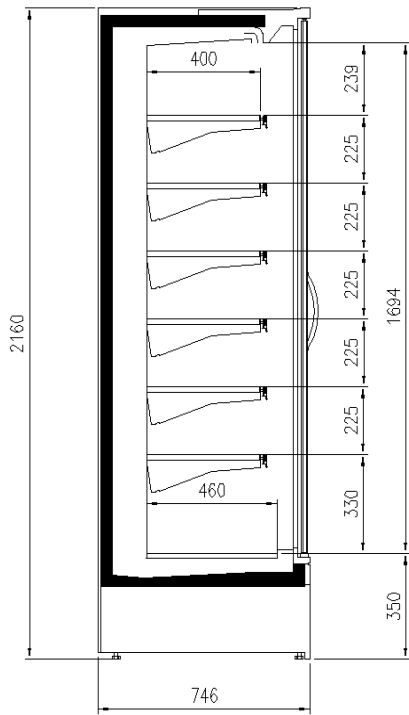

CROSS SECTIONS

H216 P75 TN