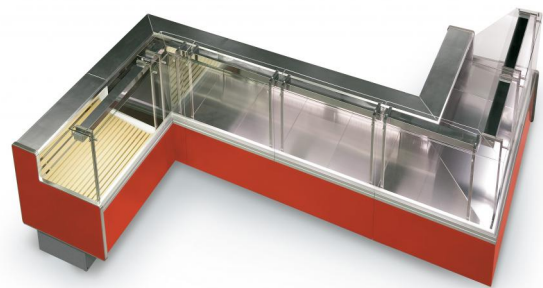

A SELECTION FROM OUR INSTALLATION