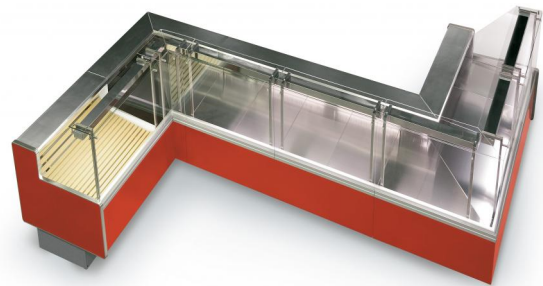

A SELECTION FROM OUR INSTALLATION