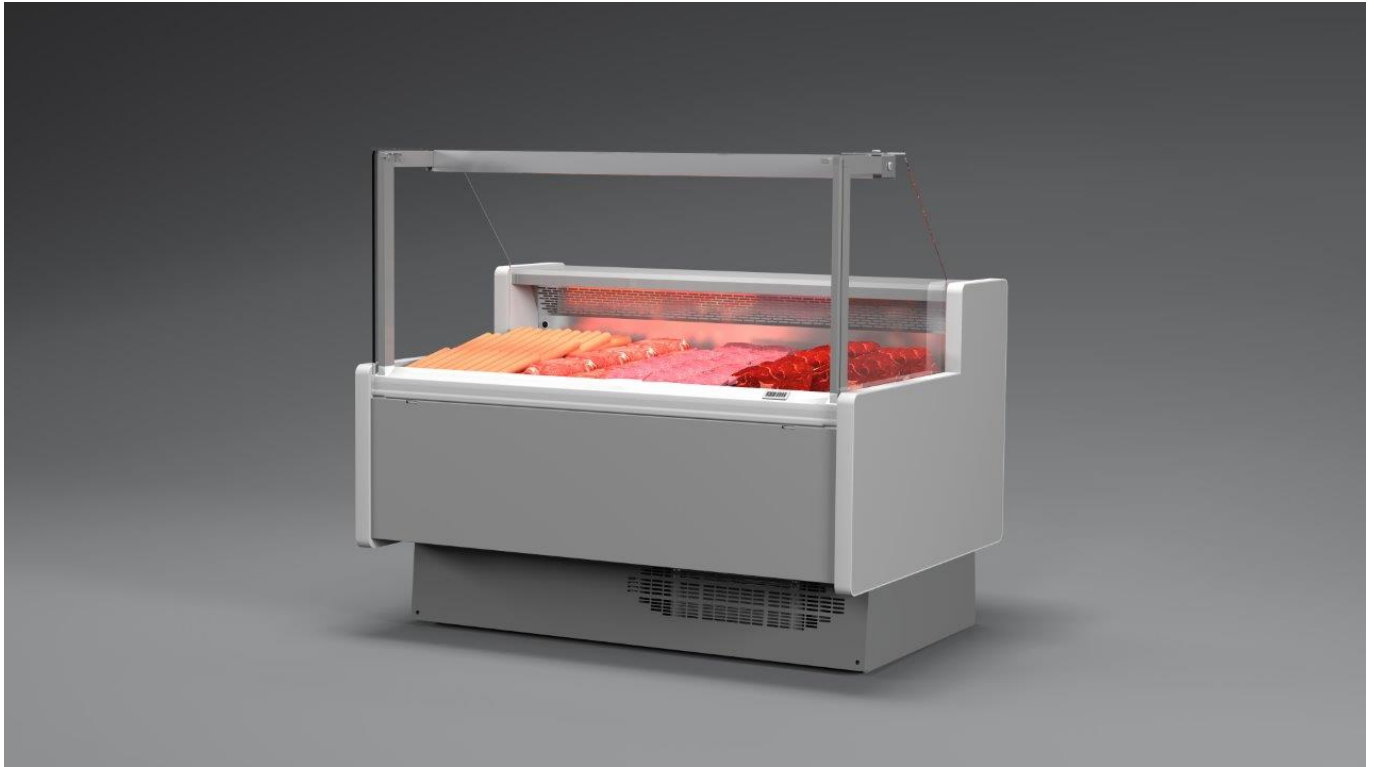

## Counters

Low cost slim straight glass counter with many available options. Configurable to create most of the possible variety of display, Zita Mini is a fantastic counter.