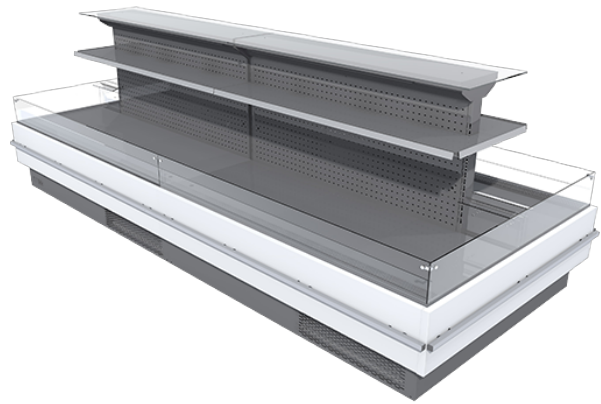

TAP A NEW ENERGY CLASS

CONV

Islands

Convenient island merchandiser for chilled snacks. Cash in on your drinks sales. The CONV was designed for the busy convenience store with ultimate display for chilled food on the go.

CONV

CONV - Islands

Power supply

Plug in

Remote

Climatic classes

3 M2

Available colours

Fruit and vegetables

Impulse

Ready meals and salads

Sausages & salami

Snacks / Sandwiches

Standard features

- 2 shelves
- Digital Thermometer
- Electronic control
- Expansion valve
- Fan assisted cooling
- One endwall included in the price
- Refrigerated shelves
- Remote cabinet, with multiplexable linear modules
- Stainless steel bumper

Accessories

- Internal and external RAL colours
- Movable and fix divider
- The islands with different temperatures can be joined using a middle plexi divider

A SELECTION FROM OUR INSTALLATION

CROSS SECTIONS