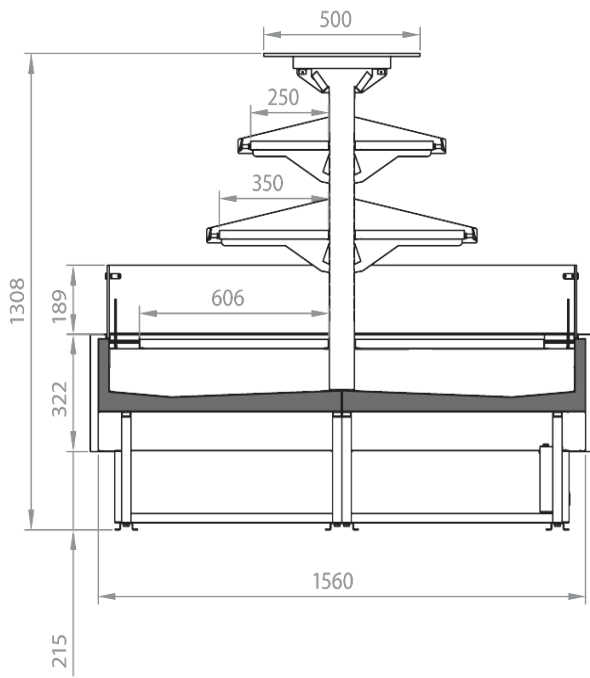

Accessories

- Internal and external RAL colours
- Movable and fix divider
- The islands with different temperatures can be joined using a middle plexi divider

A SELECTION FROM OUR INSTALLATION

CROSS SECTIONS