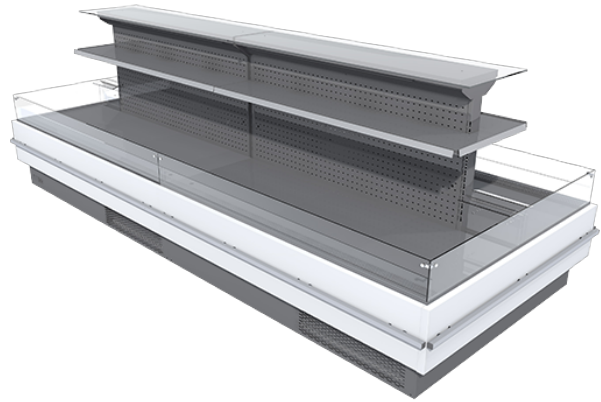

CONV

CONV - Islands

Power supply

Plug in

Remote

Climatic classes

3 M2

Available colours

1021

6032

3020

7037

9010

5007

7047

9011

7024

2004

9006

Exhibition categories

Chilled drinks

Dairy, milk, cheese

Delicatessen

Food to go

Fruit and vegetables

Impulse

Ready meals and salads

Sausages & salami

Snacks / Sandwiches

Standard features

- 2 shelves
- Digital Thermometer
- Electronic control
- Expansion valve
- Fan assisted cooling
- One endwall included in the price
- Refrigerated shelves
- Remote cabinet, with multiplexable linear modules
- Stainless steel bumper

Accessories

- Internal and external RAL colours
- Movable and fix divider
- The islands with different temperatures can be joined using a middle plexi divider