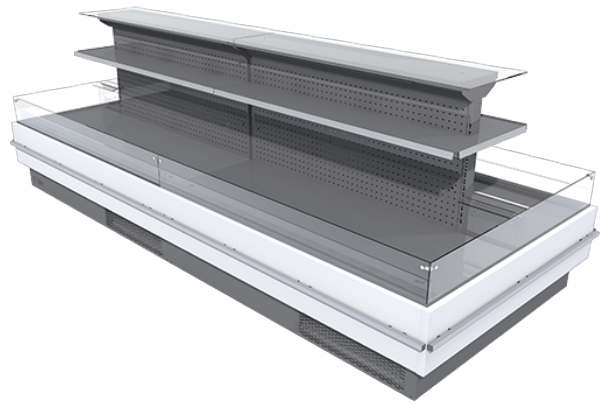

CONV

CONV - Islands

Power supply

Plug in

Remote

Climatic classes

3 M2

Available colours

1021

6032

3020

7037

9010

5007

7047

9011

7024

2004

9006

Exhibition categories

Chilled drinks

Dairy, milk, cheese

Delicatessen

Food to go

Fruit and vegetables

Impulse

Ready meals and salads

Sausages & salami

Snacks / Sandwiches

Standard features

- 2 shelves
- Digital Thermometer
- Electronic control
- Expansion valve
- Fan assisted cooling
- One endwall included in the price
- Refrigerated shelves
- Remote cabinet, with multiplexable linear modules
- Stainless steel bumper

Accessories

- Internal and external RAL colours
- Movable and fix divider
- The islands with different temperatures can be joined using a middle plexi divider