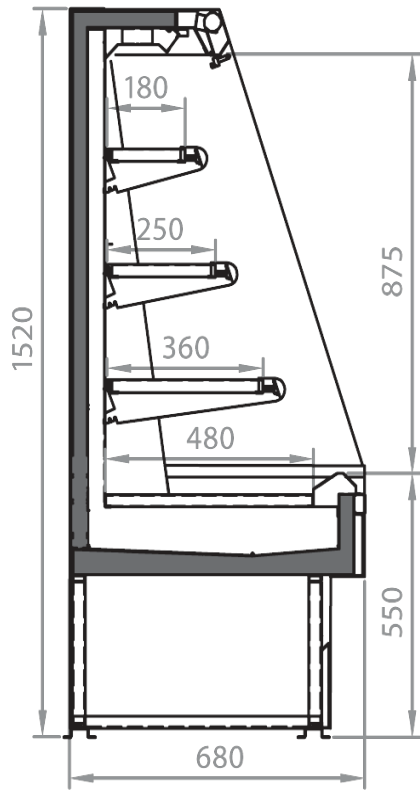

CROSS SECTIONS

SARA 1500 Q