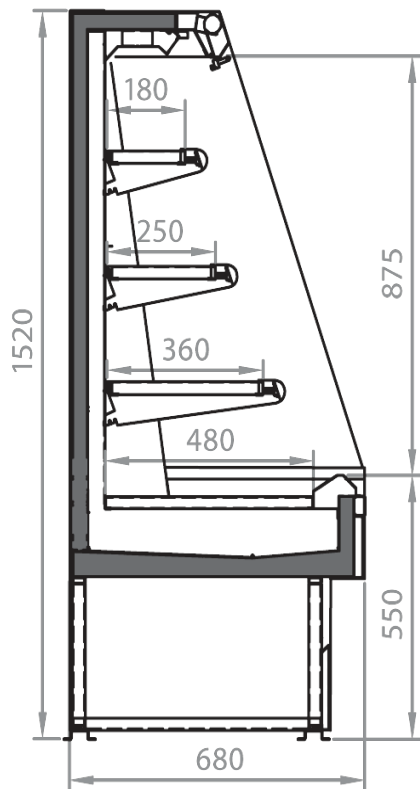

CROSS SECTIONS

SARA 1500 Q