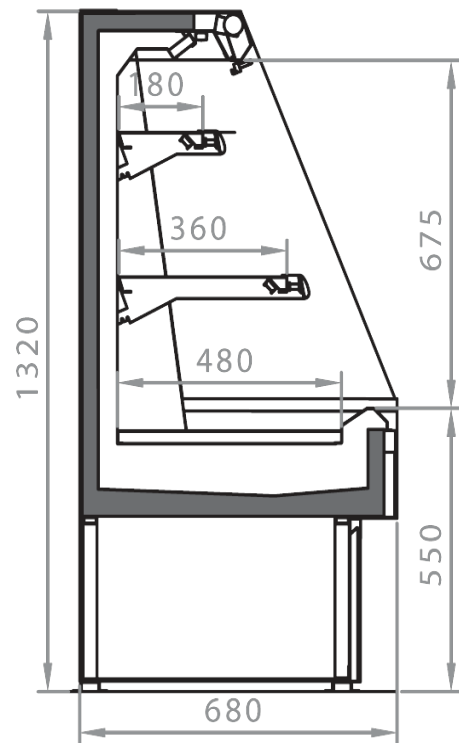

CROSS SECTIONS

SARA 1300 Q