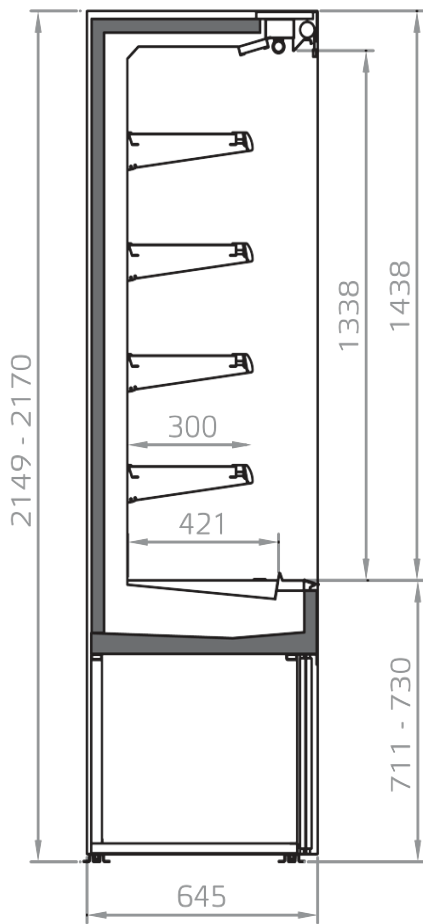

CROSS SECTIONS

FILIP RB