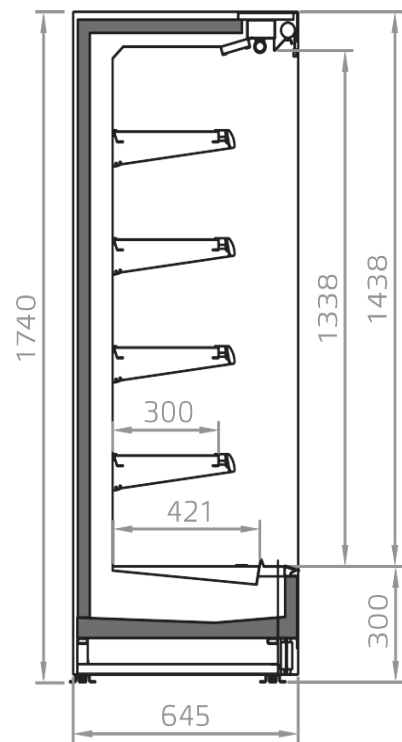

Accessories

- Dividers
- LED lighting
- Panoramic double glass hinged doors
- Shelf lighting LED
- Sliding doors

A SELECTION FROM OUR INSTALLATION

CROSS SECTIONS

FILIP RB

FILIP RB LO

Pastorfrigor S.p.A.

Reg. Gabannone, 4 Z.I. · 15033 Terruggia (AL) · Italy
Tel. +39 0142 433 711 · Fax +39 0142 433 701 · info@pastorfrigor.it
P.IVA IT00578270068 | REA AL-00578270068
www.pastorfrigor.it