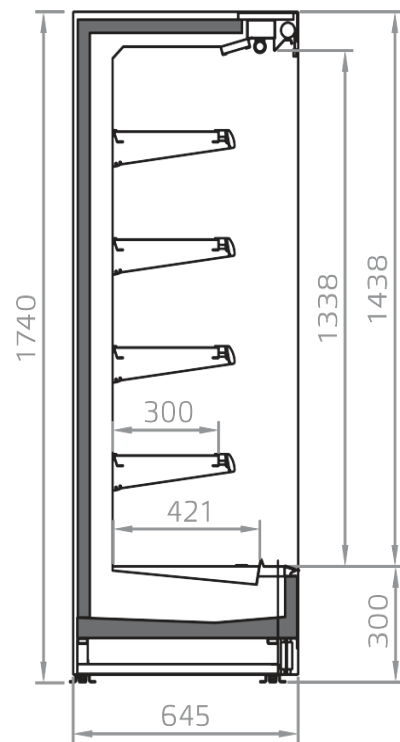

CROSS SECTIONS

FILIP RB LO