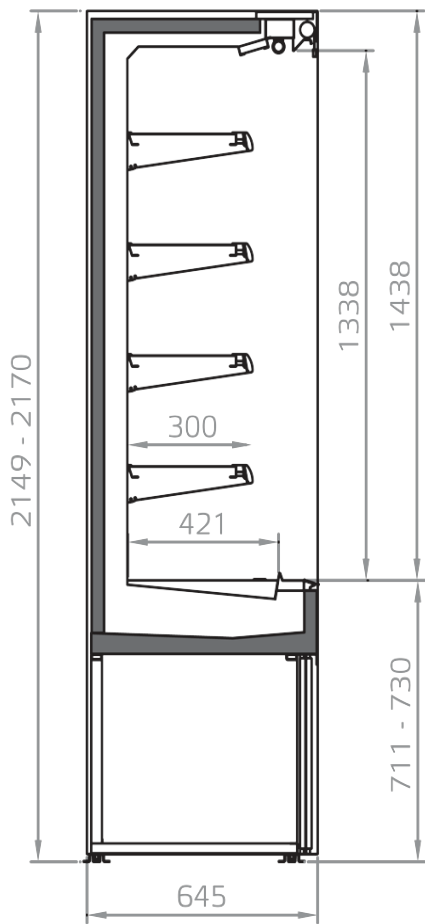

CROSS SECTIONS

FILIP RB