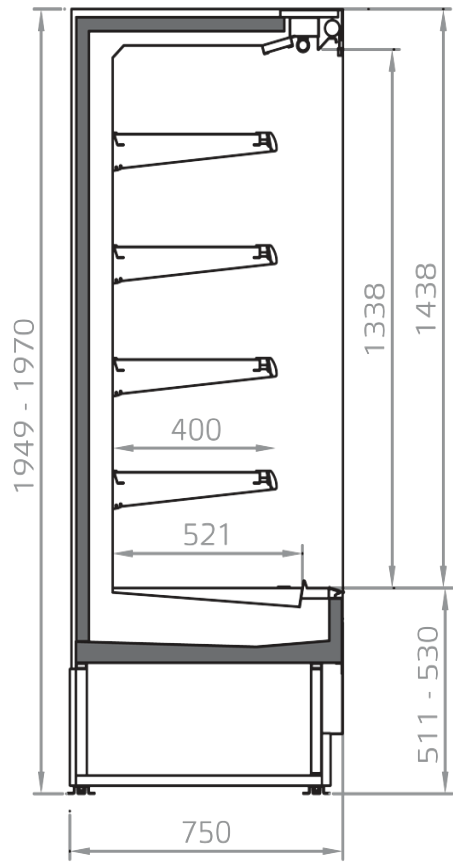

Accessories

- Dividers
- LED lighting
- Panoramic double glass hinged doors
- Shelf lighting LED
- Sliding doors

A SELECTION FROM OUR INSTALLATION

CROSS SECTIONS

FILIP 450

FILIP 400

FILIP 300

Pastorfrigor S.p.A.