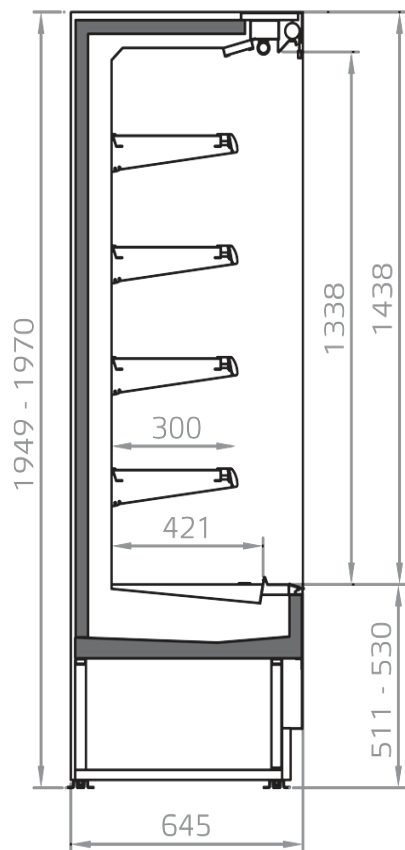

Accessories

- Dividers
- LED lighting
- Panoramic double glass hinged doors
- Shelf lighting LED
- Sliding doors

A SELECTION FROM OUR INSTALLATION

CROSS SECTIONS

FILIP 450

FILIP 400

FILIP 300

Pastorfrigor S.p.A.