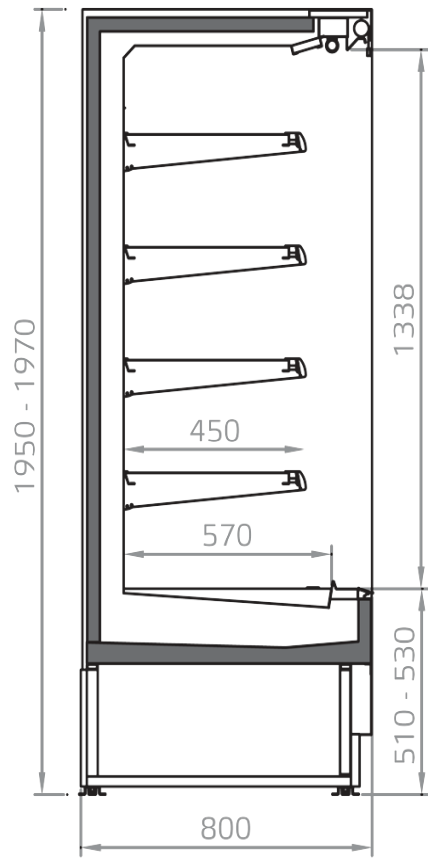

CROSS SECTIONS

FILIP 450