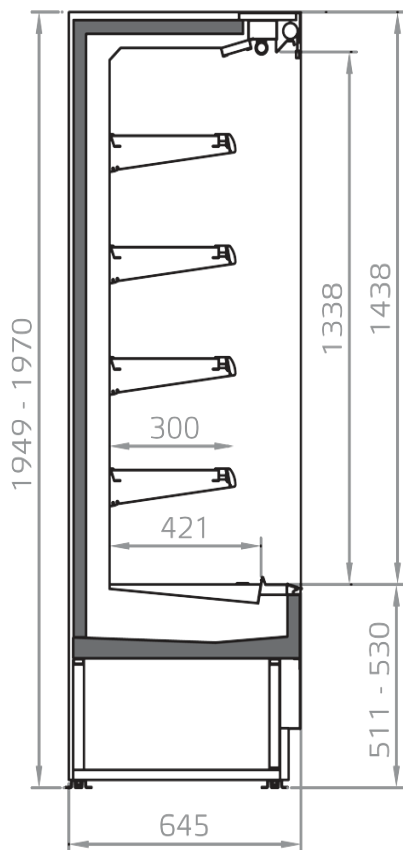

Accessories

- Dividers
- LED lighting
- Panoramic double glass hinged doors
- Shelf lighting LED
- Sliding doors

A SELECTION FROM OUR INSTALLATION

CROSS SECTIONS

FILIP 450

FILIP 400

FILIP 300

Pastorfrigor S.p.A.