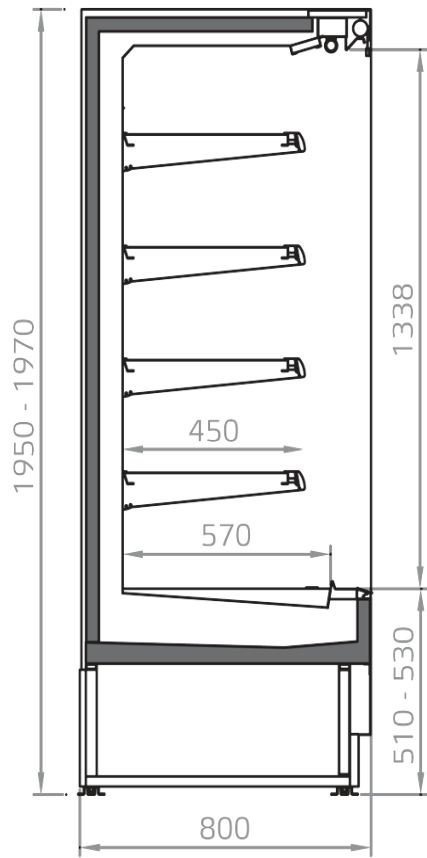

CROSS SECTIONS

FILIP 450