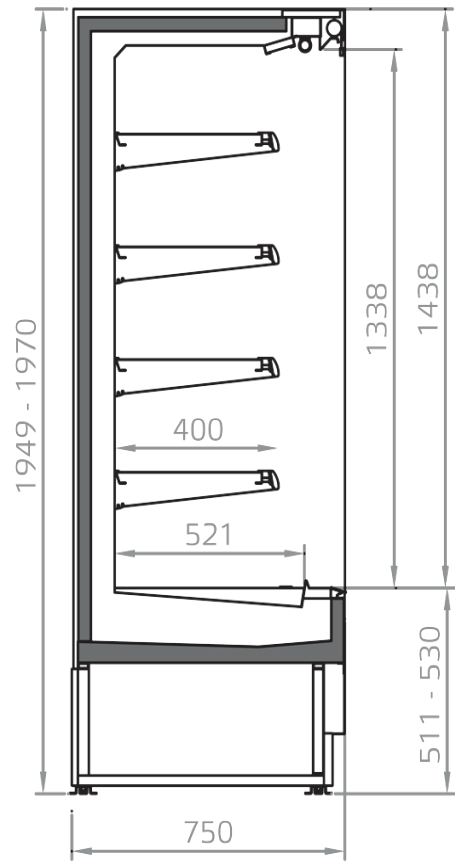

Accessories

- Dividers
- LED lighting
- Panoramic double glass hinged doors
- Shelf lighting LED
- Sliding doors

A SELECTION FROM OUR INSTALLATION

CROSS SECTIONS

FILIP 450

FILIP 400

FILIP 300

Pastorfrigor S.p.A.