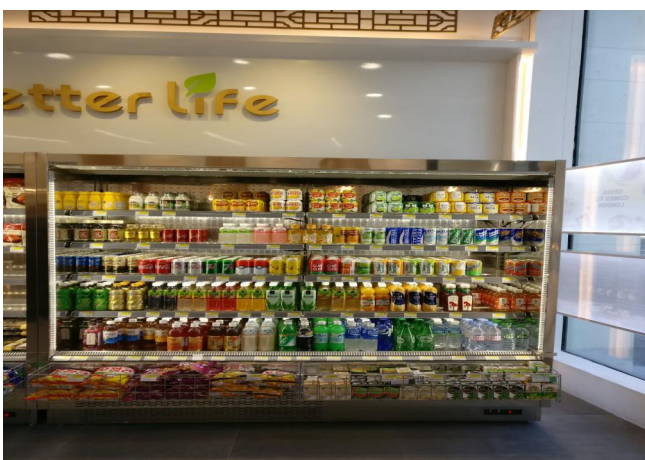

A SELECTION FROM OUR INSTALLATION