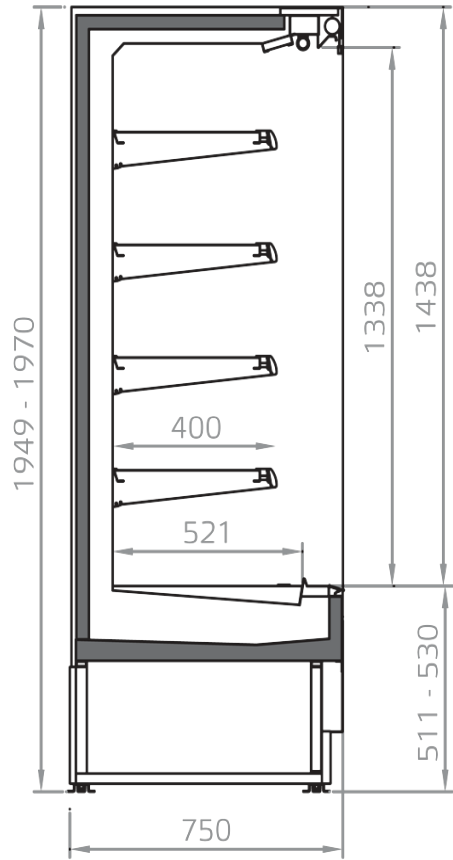

CROSS SECTIONS

FILIP 400