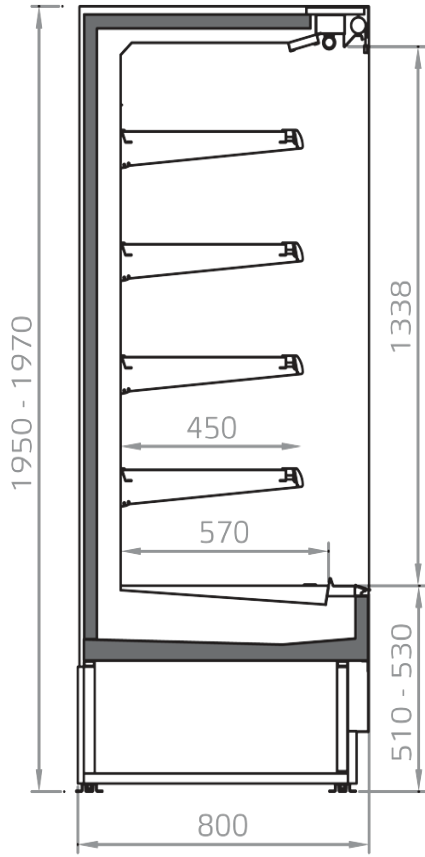

CROSS SECTIONS

FILIP 450