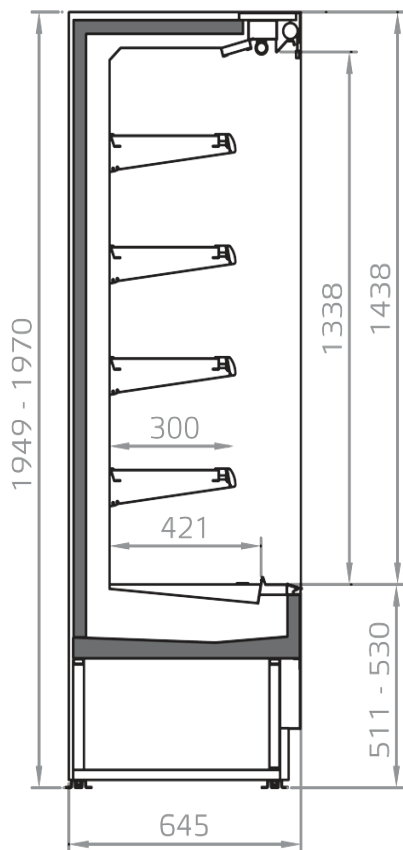

FILIP 450

FILIP 300