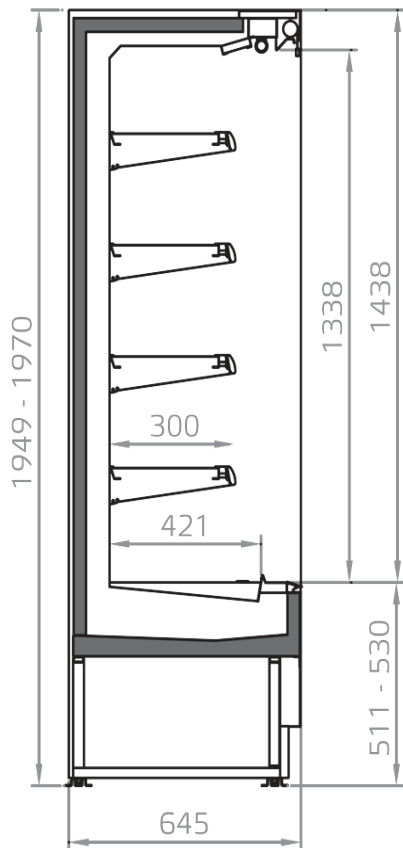

Accessories

- Dividers
- LED lighting
- Panoramic double glass hinged doors
- Shelf lighting LED
- Sliding doors

A SELECTION FROM OUR INSTALLATION

CROSS SECTIONS

FILIP 450

FILIP 400

FILIP 300

Pastorfrigor S.p.A.