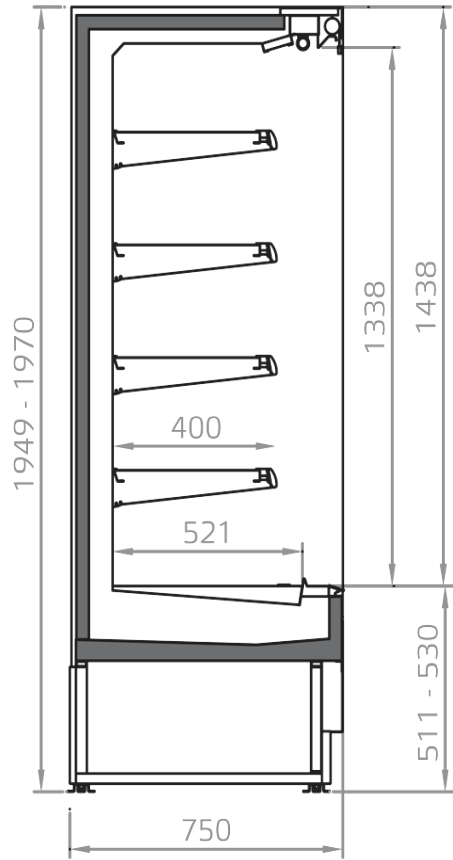

Accessories

- Dividers
- LED lighting
- Panoramic double glass hinged doors
- Shelf lighting LED
- Sliding doors

A SELECTION FROM OUR INSTALLATION

CROSS SECTIONS

FILIP 450

FILIP 400

FILIP 300

Pastorfrigor S.p.A.