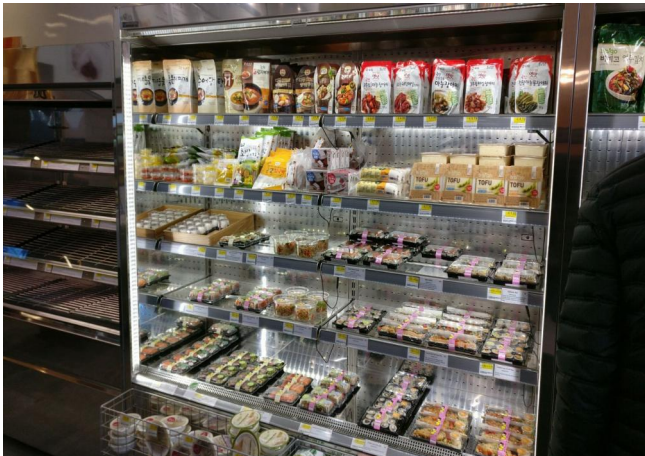

A SELECTION FROM OUR INSTALLATION