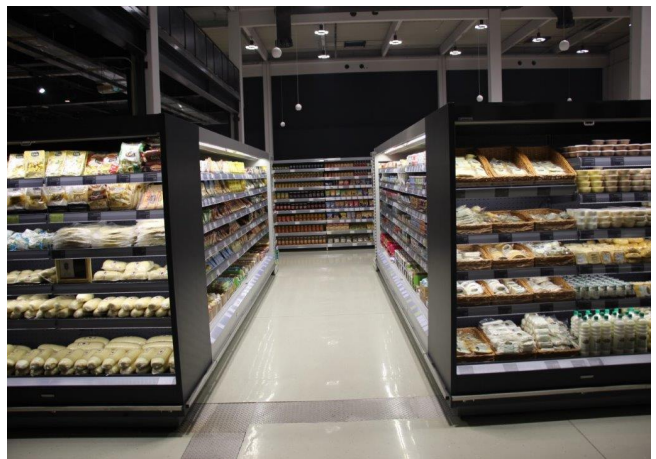

A SELECTION FROM OUR INSTALLATION