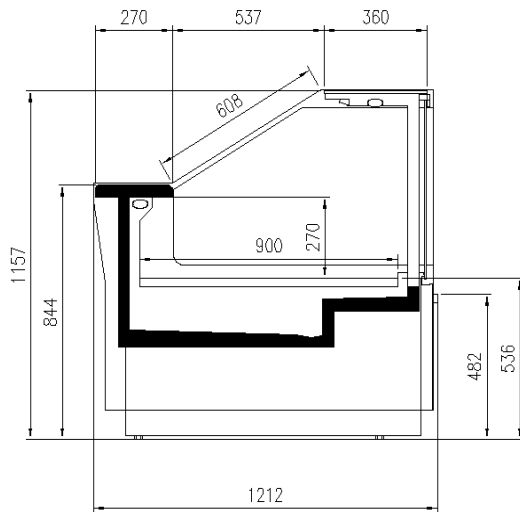

CROSS SECTIONS

ADMIRAL