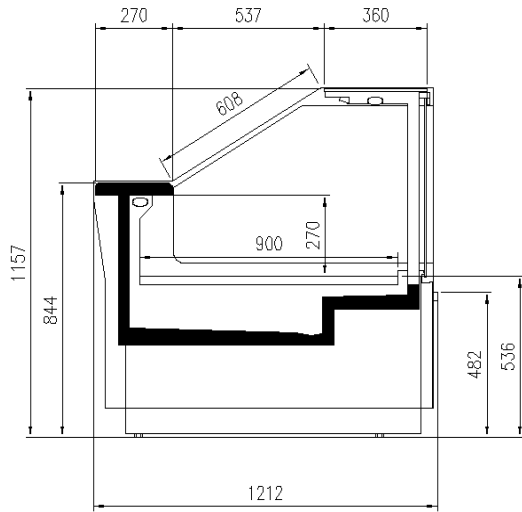

Available dimensions

External depth (mm)	1212
Base deck depth (mm)	900
Corner Section	45Ext/Int -90Ext/Int
Length without side walls (mm)	937-1250-1875-2500-3125-3750

A SELECTION FROM OUR INSTALLATION

CROSS SECTIONS