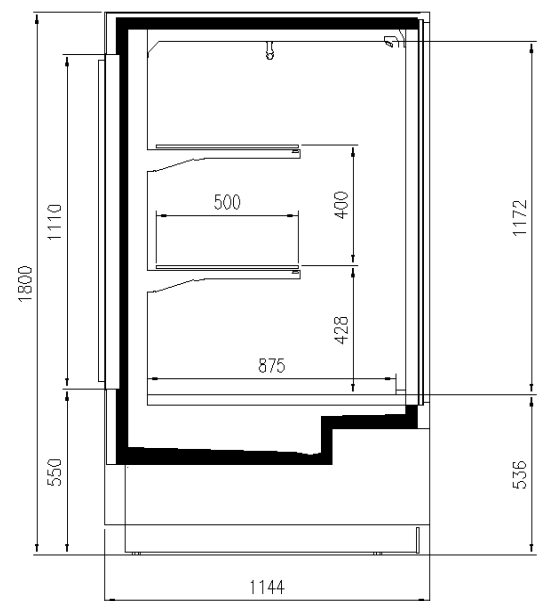

CROSS SECTIONS

ADMIRAL

ADMIRAL BMM