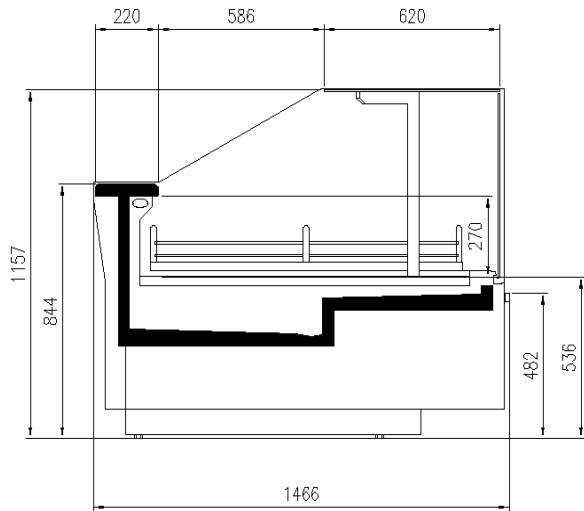

CROSS SECTIONS

ADMIRAL

ADMIRAL BMM