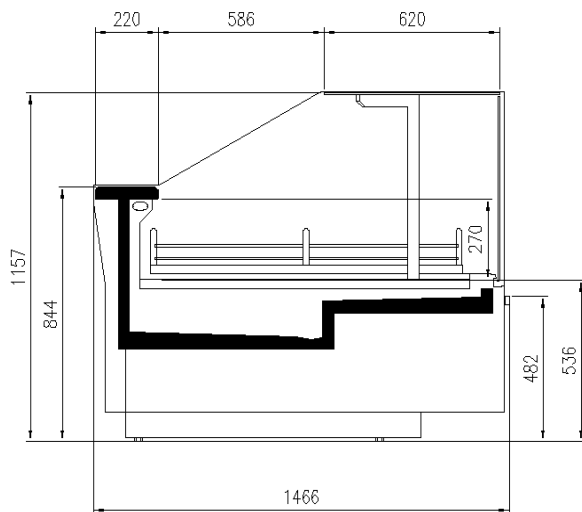

CROSS SECTIONS

ADMIRAL

ADMIRAL BMM