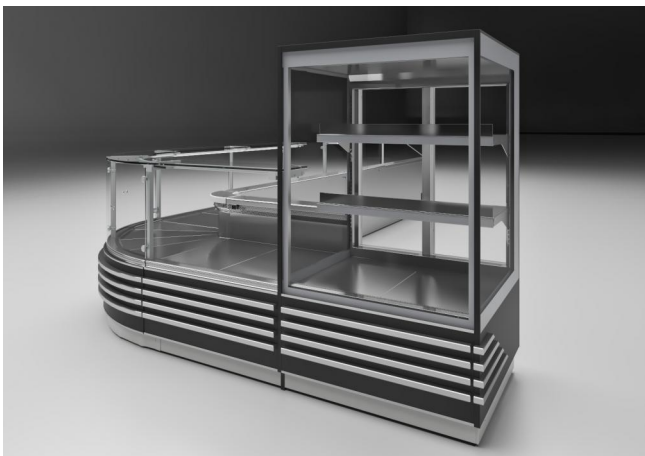

A SELECTION FROM OUR INSTALLATION