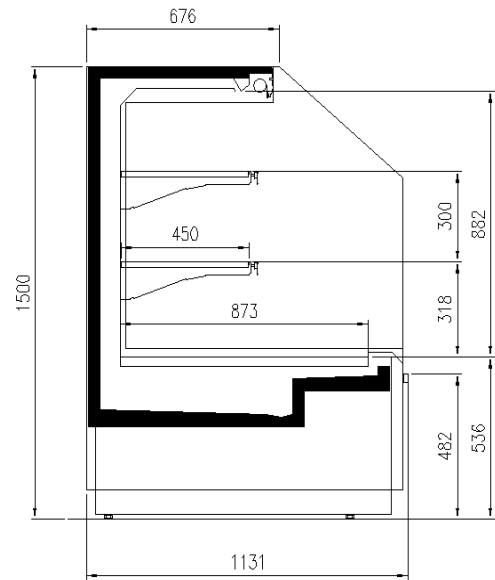

ADMIRAL BMM