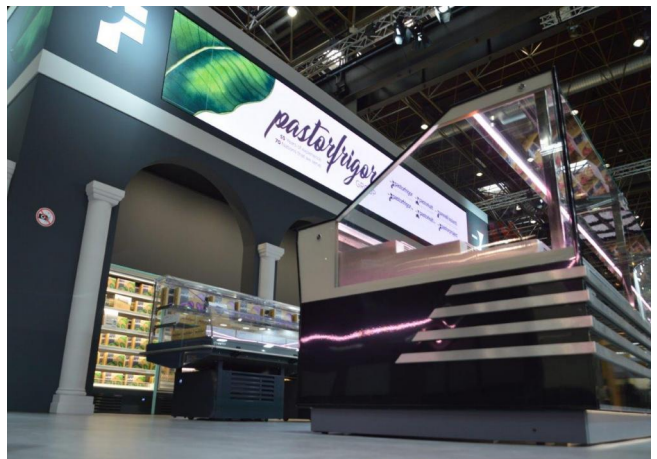

A SELECTION FROM OUR INSTALLATION