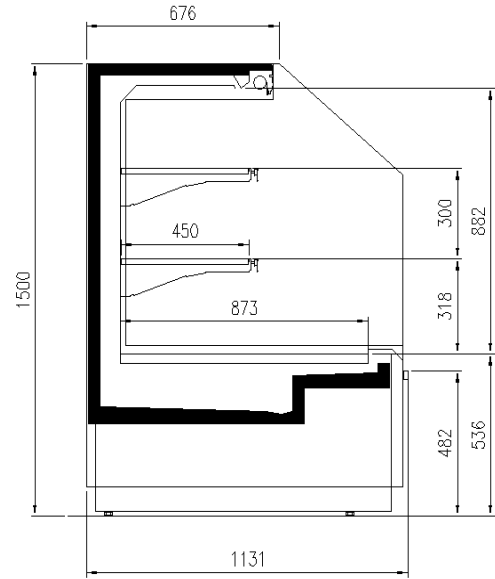

ADMIRAL BMM