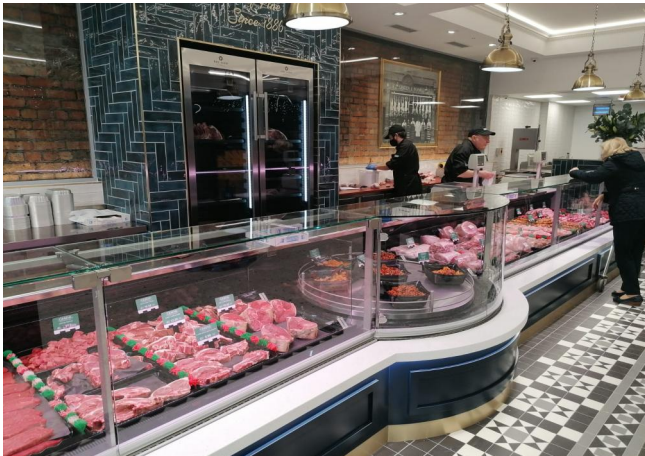

A SELECTION FROM OUR INSTALLATION