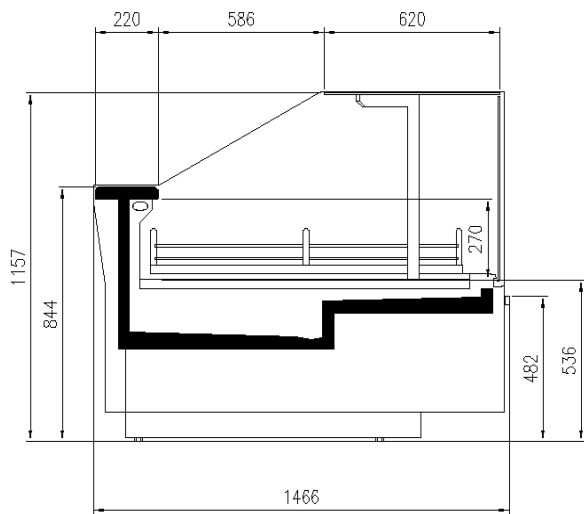

CROSS SECTIONS

ADMIRAL

ADMIRAL BMM