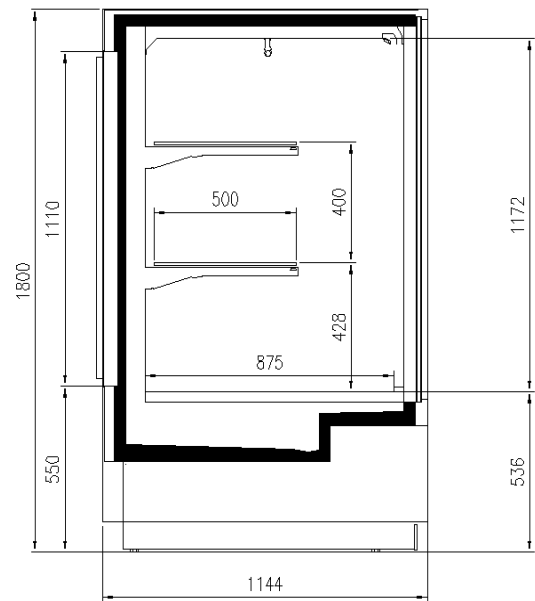

CROSS SECTIONS

ADMIRAL

ADMIRAL BMM