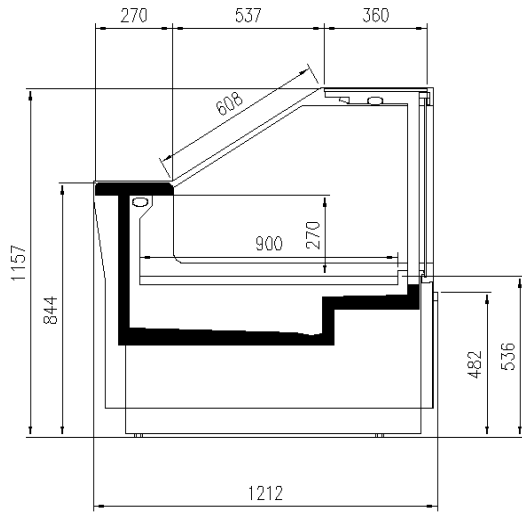

CROSS SECTIONS

ADMIRAL