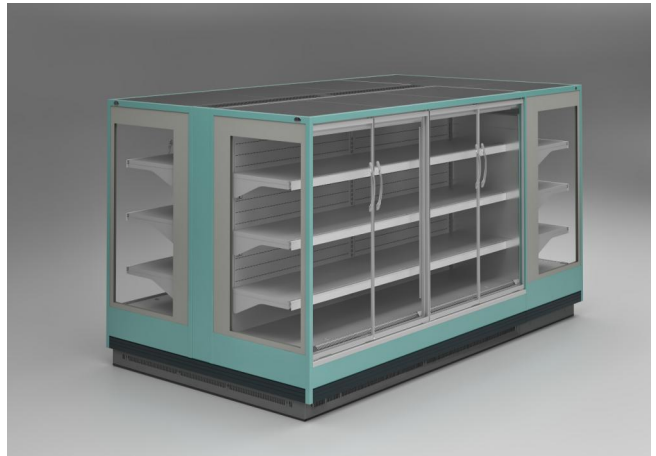

A SELECTION FROM OUR INSTALLATION