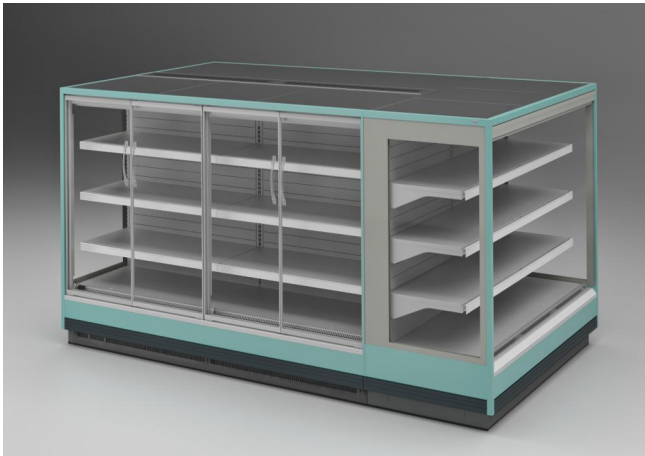

A SELECTION FROM OUR INSTALLATION