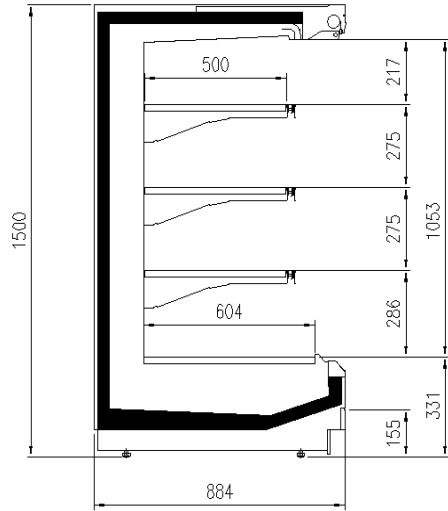

CROSS SECTIONS

H150 P90