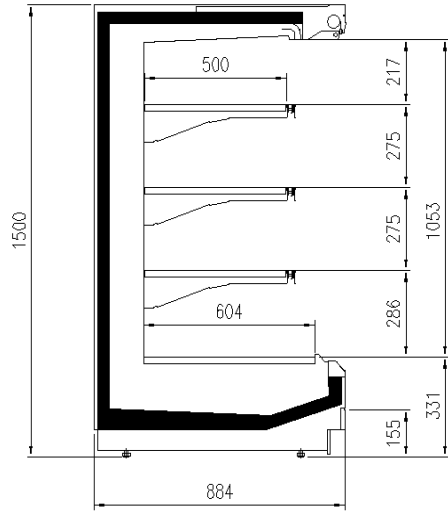

CROSS SECTIONS