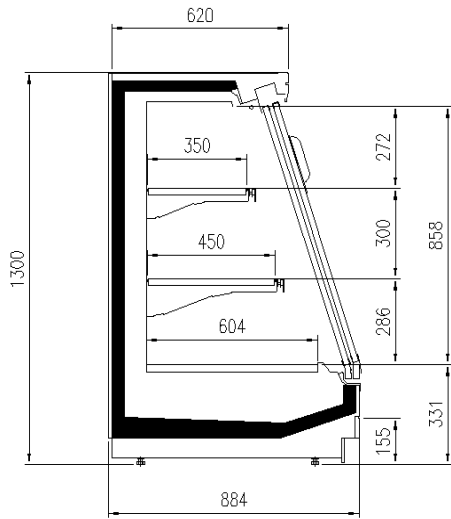

CROSS SECTIONS