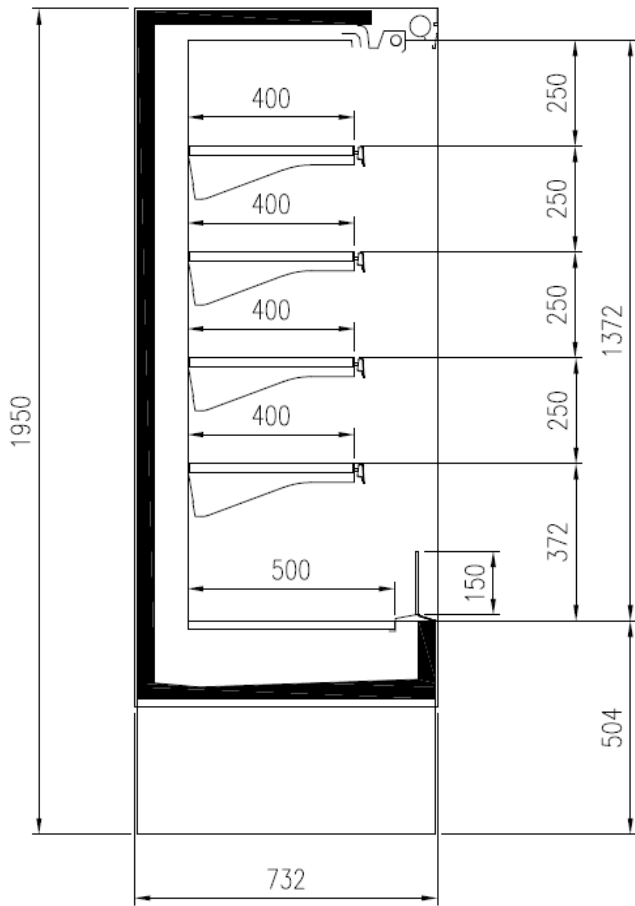

CROSS SECTIONS