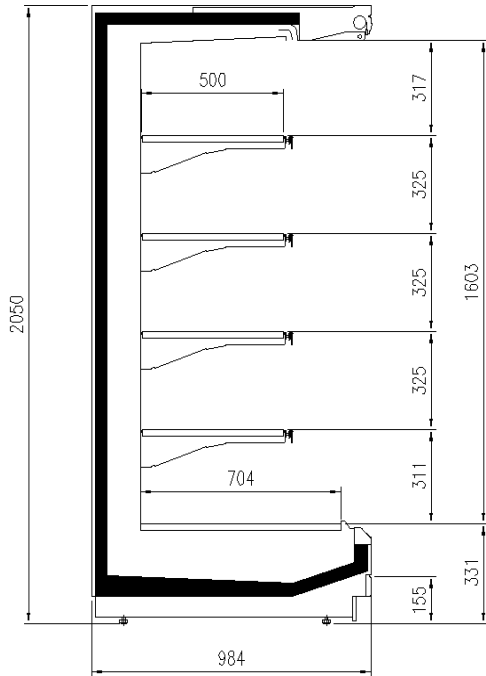

4 shelves of 500 mm with priceholders
Expansion valve
Fan assisted cooling
Remote cabinet, with multiplexable linear modules
Single top lighting
Terminal board

Accessories

Controller for electronic valve
Base Grids
CO2 refrigeration system
Electronic valve
Grid dividers
Internal and external RAL colours

Available dimensions

External depth (mm) 750-900 -1000 -1100
Height (mm) 2050- 2160
Length without side walls (mm) 1250 -1875 - 2500 - 3750
Shelves' depth (mm) 500

A SELECTION FROM OUR INSTALLATION

CROSS SECTIONS