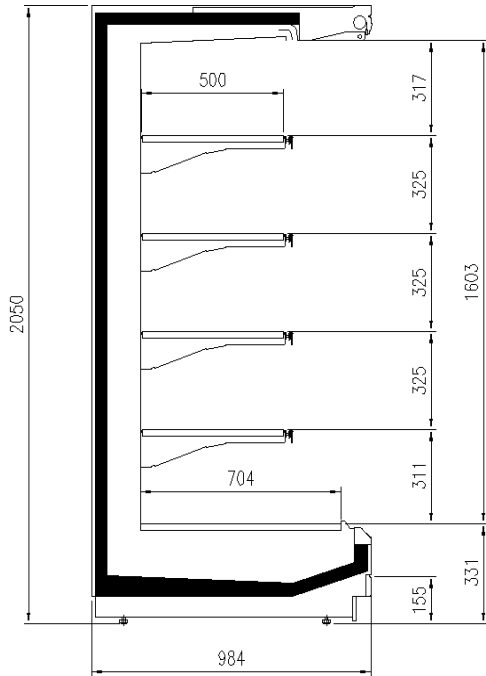

4 shelves of 500 mm with priceholders
Expansion valve
Fan assisted cooling
Remote cabinet, with multiplexable linear modules
Single top lighting
Terminal board

Accessories

Controller for electronic valve
Base Grids
CO2 refrigeration system
Electronic valve
Grid dividers
Internal and external BAI colours

Available dimensions

External depth (mm) 750-900 -1000 -1100
Height (mm) 2050- 2160
Length without side walls (mm) 1250 -1875 - 2500 - 3750
Shelves' depth (mm) 500

A SELECTION FROM OUR INSTALLATION

CROSS SECTIONS