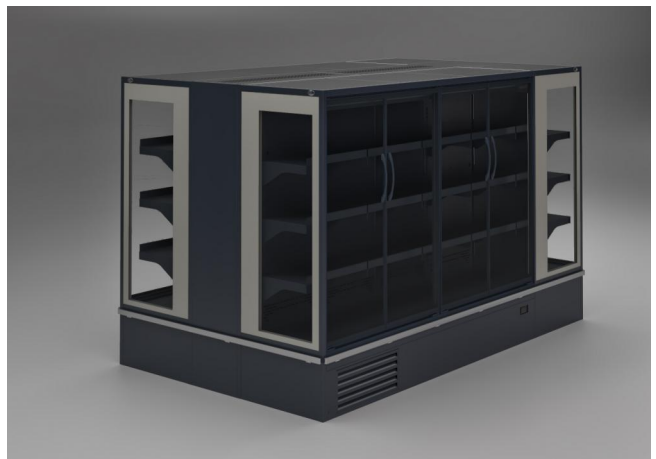

A SELECTION FROM OUR INSTALLATION