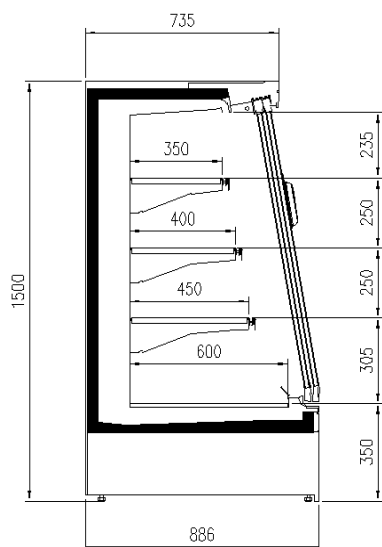

CROSS SECTIONS

H165 P75 TN