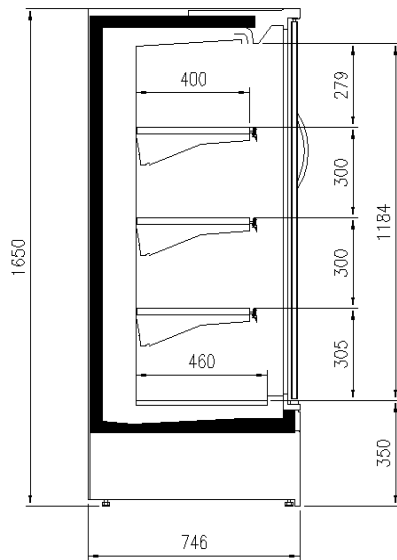

CROSS SECTIONS

H165 P75 TN