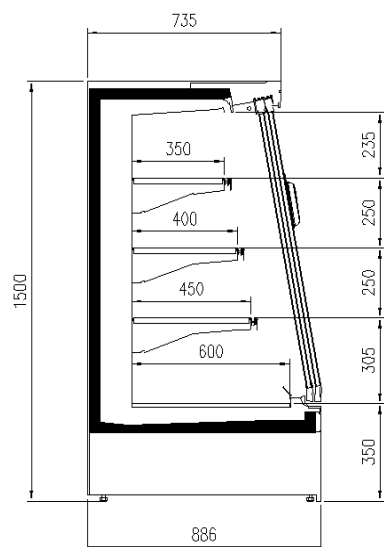

CROSS SECTIONS

H165 P75 TN