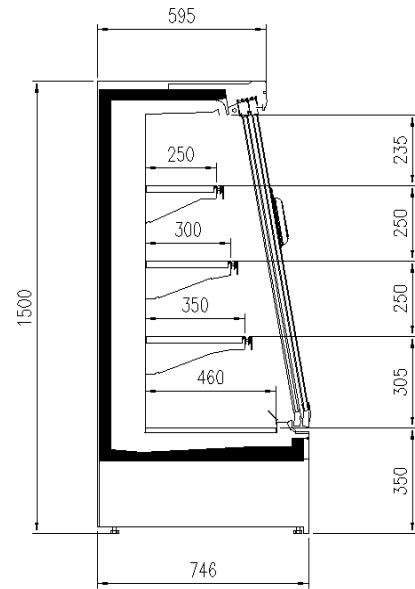

CROSS SECTIONS

H165 P75 TN