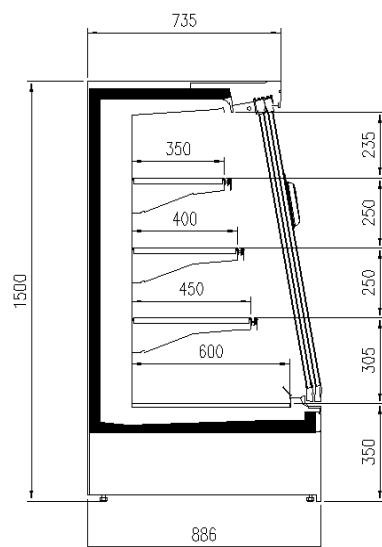

CROSS SECTIONS

H165 P75 TN