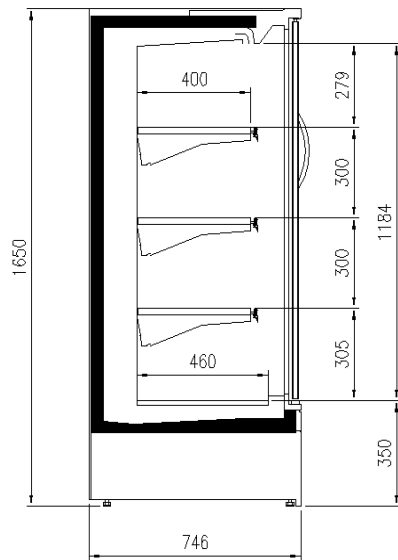

CROSS SECTIONS

H165 P75 TN