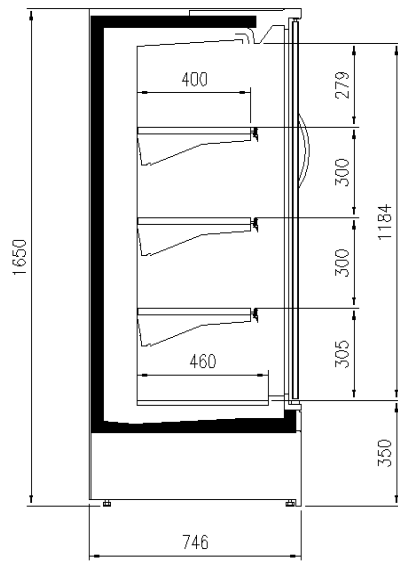

CROSS SECTIONS

H165 P75 TN