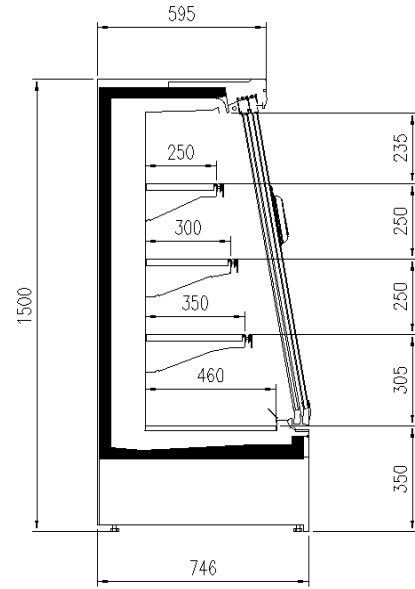

CROSS SECTIONS

H165 P75 TN