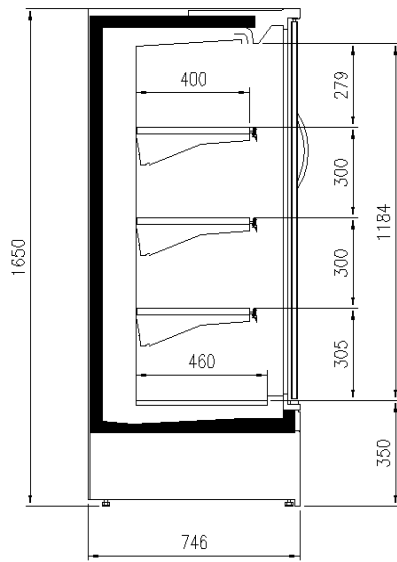

CROSS SECTIONS

H165 P75 TN