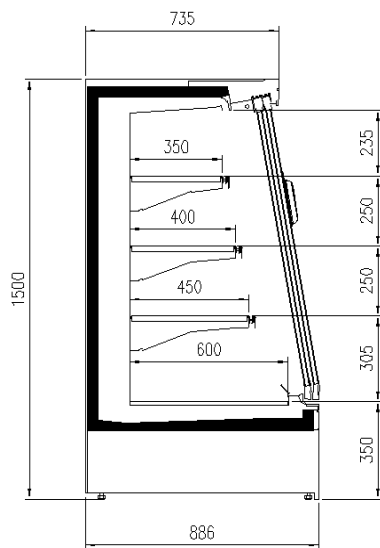

CROSS SECTIONS

H165 P75 TN