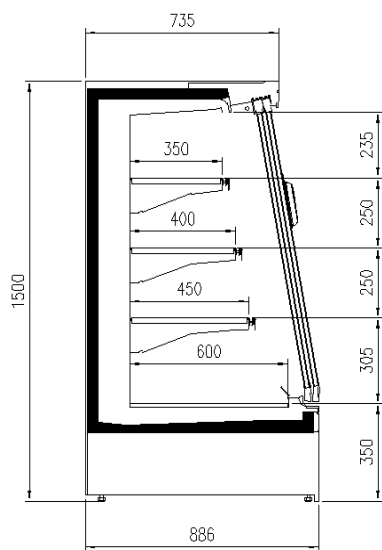

CROSS SECTIONS

H165 P75 TN