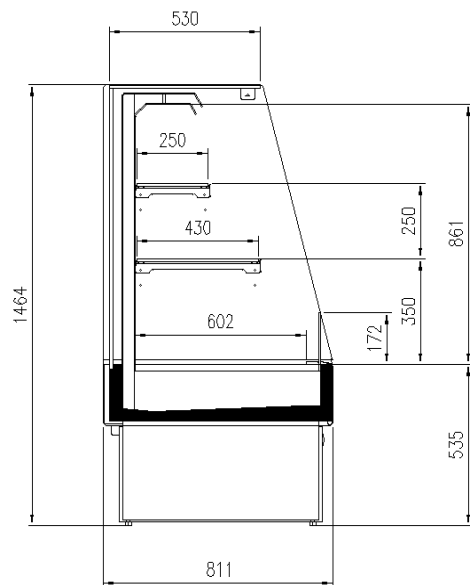

CROSS SECTIONS

PANGEA