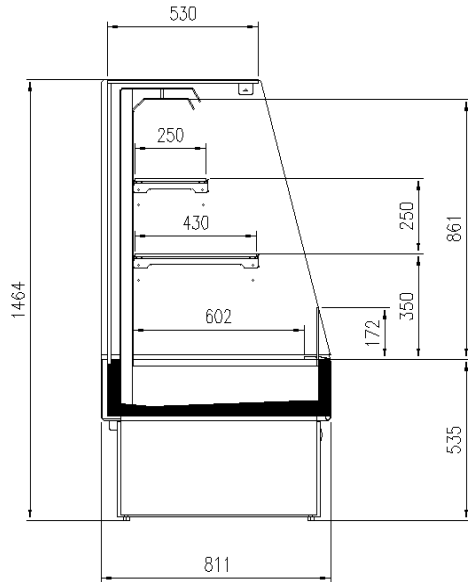

CROSS SECTIONS

PANGEA