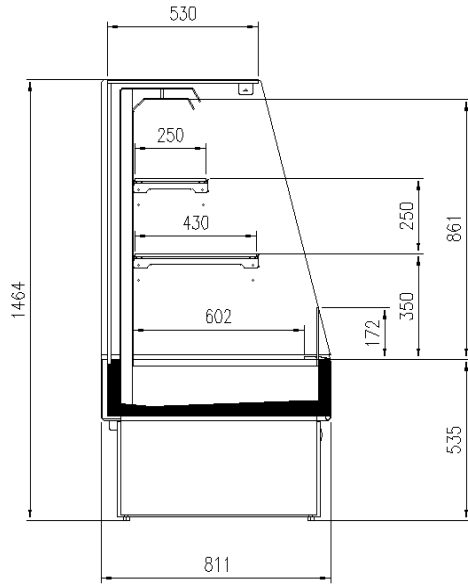

CROSS SECTIONS

PANGEA