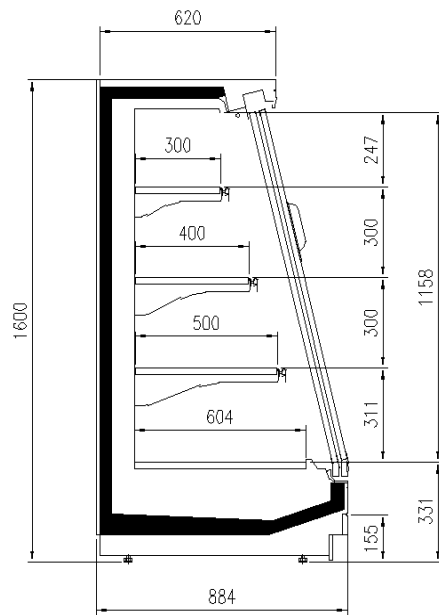

CROSS SECTIONS

H130 P100 DOORS

H160 P100 DOORS