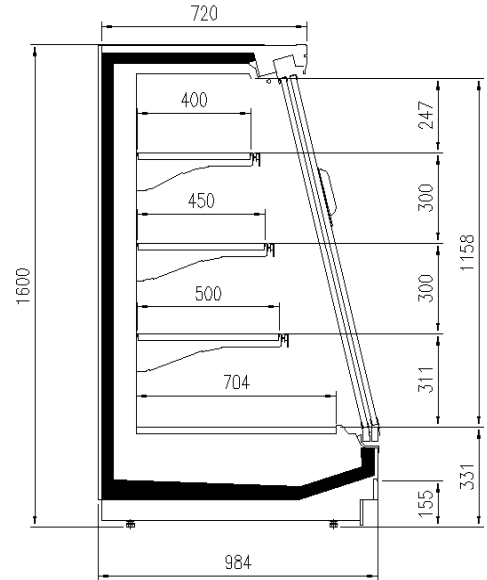

H160 P100 DOORS