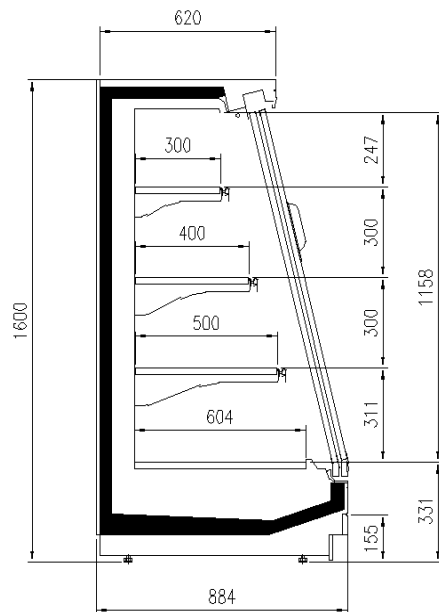

CROSS SECTIONS

H130 P100 DOORS

H160 P100 DOORS