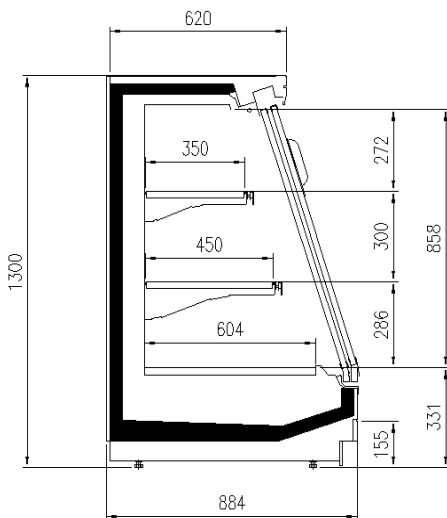

CROSS SECTIONS

H130 P100 DOORS

H160 P100 DOORS