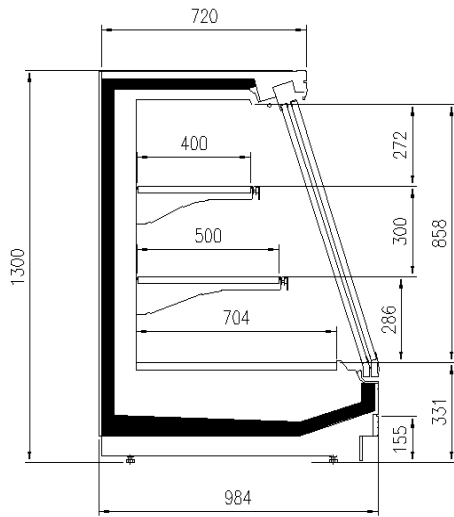

CROSS SECTIONS

H130 P100 DOORS