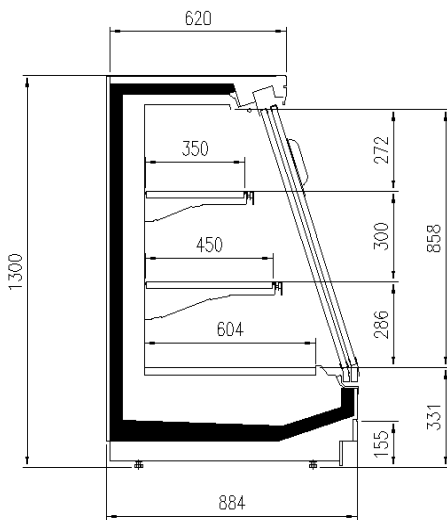

CROSS SECTIONS

H130 P100 DOORS

H160 P100 DOORS